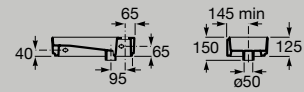

Basins

Wall-hung

Compact wall-hung asymmetric basin
550 x 275 mm
A327692..0

Hidden
Drain

Compact
Basin