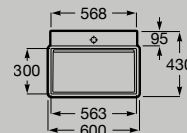

Hidden
Drain

Compact
Basin

Wall-hung basin
550 x 430 mm
A327693..0

Hidden
Drain

Wall-hung basin
600 x 430 mm
A327694..0

Hidden
Drain

Wall-hung basin
800 x 430 mm
A327695..0

Hidden
Drain