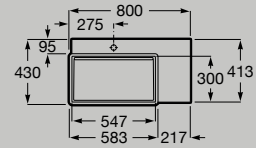

Dimensions in mm. Replace (..) in the product reference with the code of the chosen finish:

● 00 White ● 62 Matt White ● SO Supraglaze®

Wall-hung asymmetric right hand basin
800 x 430 mm
A327696..0

Hidden
Drain

Wall-hung asymmetric left hand basin
800 x 430 mm
A327697..0

Hidden
Drain

Wall-hung basin with one tap hole
1000 x 430 mm
A327698..0

Hidden
Drain

Wall-hung basin with two tap holes
1000 x 430 mm
A327699..0