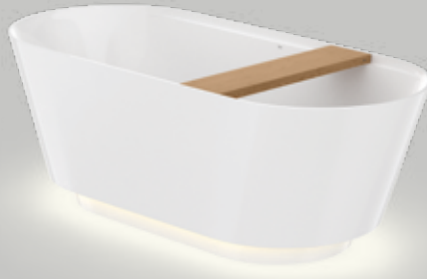

Baths

1700 x 750 mm

Oval freestanding bath.

Made of Stonex®

A248672000

Including click-clack drain, trap, integrated overflow, wooden tray and LED strip light.

LED

LED strip light