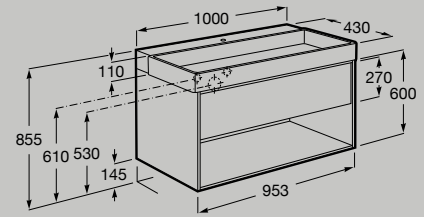

1000 mm

Unik - base unit with two drawers, centered basin and one tap hole
A852035...

1000 mm

Unik - base unit with one drawer, bottom shelf, centered basin and two tap holes
A852038...

Dimensions in mm. Replace (...) in the product reference with the code of the chosen finish: