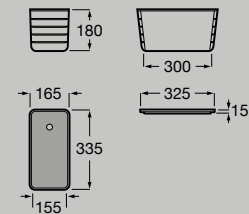

Dimensions in mm. Replace (...) in the product reference with the code of the chosen finish:

● 558 Off-White   ● 559 Light Noble Grey   ● 560 Light Terracotta   ● 565 Light Elm