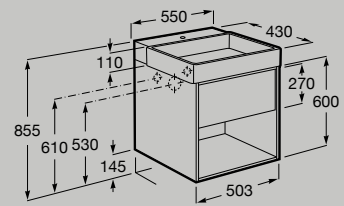

Full Extraction

Push to open

Soft Close

Reduced Depth

550 mm

Unik - base unit with one drawer, bottom shelf and basin **A852024...**

Full Extraction

Push to open