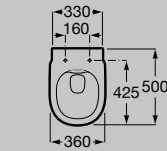

Unified Water Label **3,38 L**

Roca Installation Systems	Dual Flush	Roca Rimless®	Quick Release	Hidden Fixation	Soft Close

Wall-hung Roca Rimless® Vortex WC.
4,5/3L dual flush. To be installed
with the Roca Installation Systems
Duplo One or Duplo S*

A346696..0**

Soft-closing seat and cover
A801F02..2