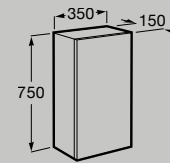

Complements

Large felt box with cork lid
A818024N10