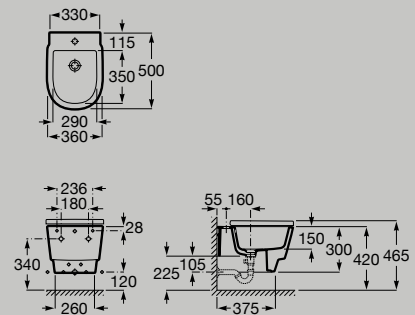

Back to wall close-coupled
Roca Rimless® WC with dual outlet
A342697.0

Dual flush 4,5/3L WC cistern
with bottom inlet
A341691.0

Soft-closing seat and cover
A801F02..2

Bidets

Wall-hung bidet
A357695.0

Soft-closing bidet lid
A806F02..2