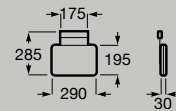

285 x 290 x 30 mm

Headrest with wood counterweight

A248674000