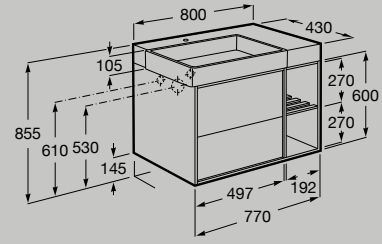

800 mm

Unik - Asymmetric base unit with two drawers, side shelves and left hand basin
A852028...

1000 mm

Unik - base unit with one drawer, bottom shelf, centered basin and one tap hole
A852037...