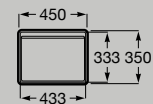

Hidden
Drain

Over countertop

Over countertop basin
450 x 350 mm
A327691..0