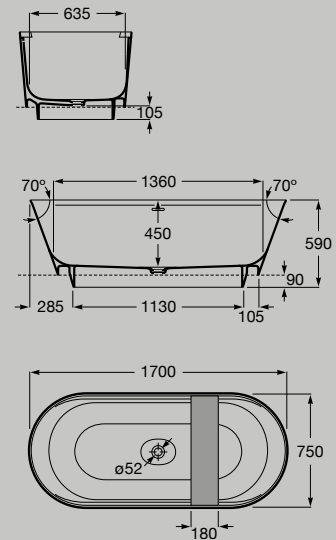

1700 x 750 mm

Oval freestanding bath.

Made of Stonex®

A248671000

Including click-clack drain, trap, integrated overflow and wooden tray.

Semi-recessed installation optional.

285 x 290 x 30 mm

Headrest with wood counterweight