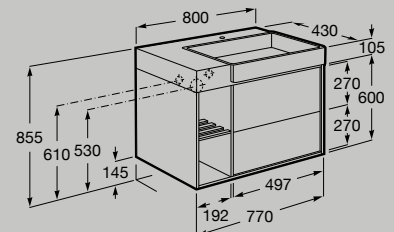

800 mm

Unik - base unit with two drawers and basin
A852033...

800 mm

Unik - Asymmetric base unit with two drawers, side shelves and right hand basin
A852027...

Dimensions in mm. Replace (...) in the product reference with the code of the chosen finish: