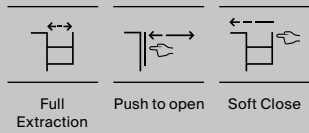

● 558 Off-White ● 559 Light Noble Grey ● 560 Light Terracotta ● 565 Light Elm

800 mm

Unik - Asymmetric base unit with two drawers, side shelves and left hand basin
A852028...

1000 mm

Unik - base unit with one drawer, bottom shelf, centered basin and one tap hole
A852037...