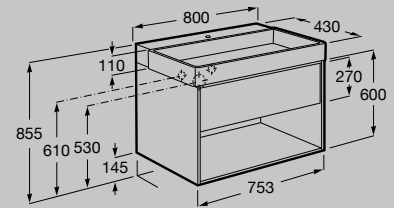

800 mm

Unik - base unit with two drawers and basin
A852033...

800 mm

Unik - Asymmetric base unit with two drawers, side shelves and right hand basin
A852027...

Dimensions in mm. Replace (...) in the product reference with the code of the chosen finish: