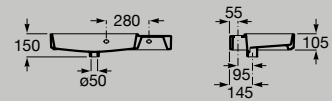

Wall-hung asymmetric left hand basin
800 x 430 mm
A327697..0

Hidden
Drain

Wall-hung basin with one tap hole
1000 x 430 mm
A327698..0

Hidden
Drain

Wall-hung basin with two tap holes
1000 x 430 mm
A327699..0