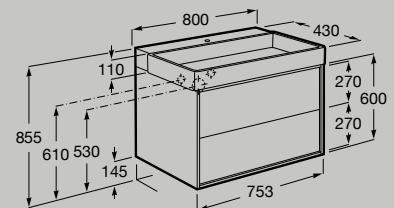

800 mm

Unik - base unit with two drawers and basin
A852033...

800 mm

Unik - Asymmetric base unit with two drawers, side shelves and right hand basin
A852027...

Dimensions in mm. Replace (...) in the product reference with the code of the chosen finish: