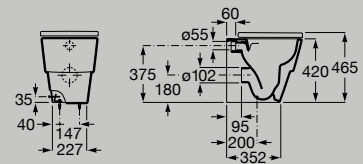

Unified Water Label **3,38 L**

Roca Installation Systems	Dual Flush	Roca Rimless® Vortex	Quick Release	Hidden Fixation	Soft Close

Back to wall single floorstanding
Roca Rimless® WC. 4,5/3L dual
flush. To be installed with the Roca
Installation Systems Duplo One
or Duplo S*

A347697..0

Soft-closing seat and cover
A801F02..2