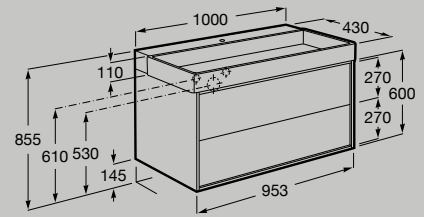

1000 mm

Unik - base unit with two drawers, centered basin and one tap hole
A852035...

1000 mm

Unik - base unit with one drawer, bottom shelf, centered basin and two tap holes
A852038...

Dimensions in mm. Replace (...) in the product reference with the code of the chosen finish: