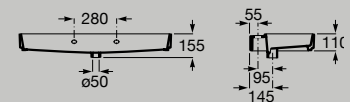

Wall-hung asymmetric left hand basin
800 x 430 mm
A327697..0

Hidden
Drain

Wall-hung basin with one tap hole
1000 x 430 mm
A327698..0

Hidden
Drain

Wall-hung basin with two tap holes
1000 x 430 mm
A327699..0