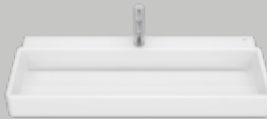

Hidden
Drain

Wall-hung basin with one tap hole
1000 x 430 mm
A327698..0