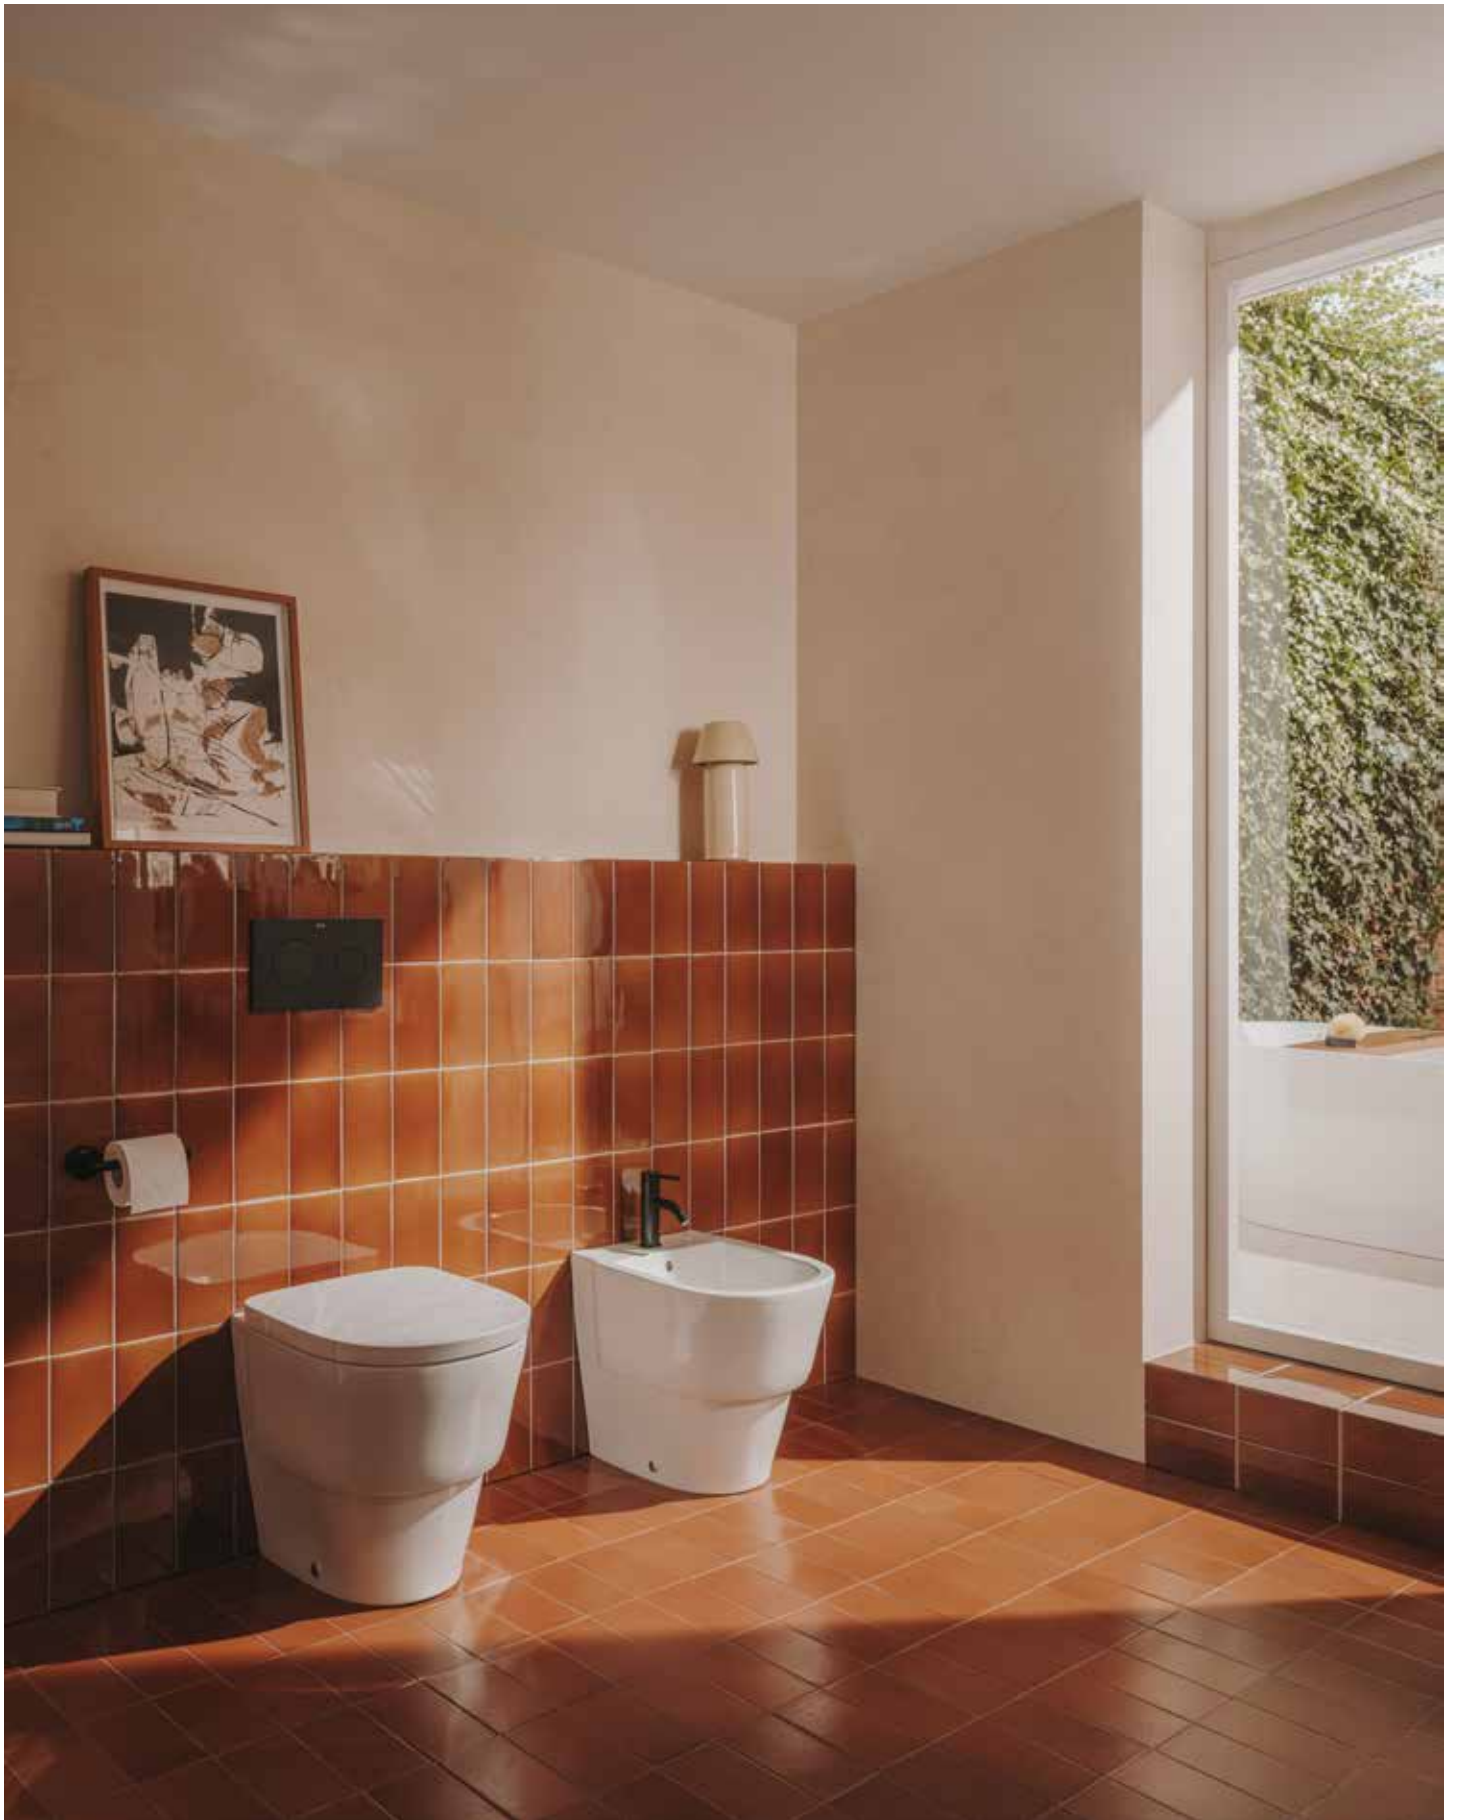

Oval freestanding bath with tray and LED strip light, 1700 x 750 mm / Large felt box with cork lid / Over countertop basin / Hotels Round soap dispenser in matt black

The curved back is gently arched and designed to be supportive and comfortable; the height adjustable headrest includes a small pillow made with a quick-dry and mildew resistant outdoor fabric.

A small bathtub pillow and attractive wood bath tray complete the collection. The unique handmade bath headrest is made of recycled, quick-dry fabric and features a wood counterweight for easy height adjustment.

Toilets & Bidets

The play of shapes and voids on the toilets and bidets gives the impression of looking at small ceramic buildings as seen from above. Available in wall-hung, floor standing, close-coupled models, they are designed to blend discreetly into the bathroom space.

Wall-hung toilet

Back to wall single floorstanding toilet / Back to wall bidet / PL10 dual flush operating plate in matt black / Ona faucet in matt black / Hotels Round toilet roll holder in matt black