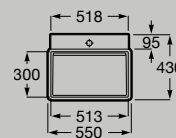

Wall-hung basin
550 x 430 mm
A327693..0

Hidden
Drain