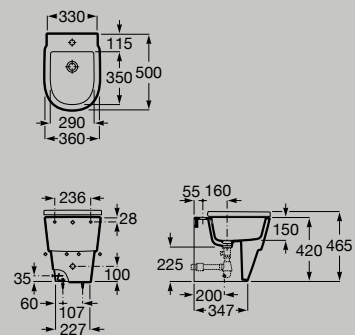

Back to wall bidet
A357697.0

Soft-closing bidet lid
A806F02..2