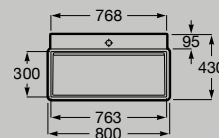

Hidden
Drain

Compact
Basin

Wall-hung basin
550 x 430 mm
A327693..0

Hidden
Drain

Wall-hung basin
600 x 430 mm
A327694..0

Hidden
Drain

Wall-hung basin
800 x 430 mm
A327695..0

Hidden
Drain