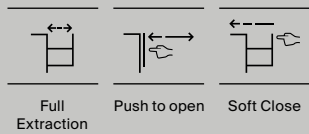

Dimensions in mm. Replace (...) in the product reference with the code of the chosen finish:

● 558 Off-White   ● 559 Light Noble Grey   ● 560 Light Terracotta   ● 565 Light Elm