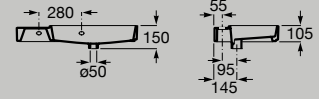

Wall-hung asymmetric right hand basin
800 x 430 mm
A327696..0