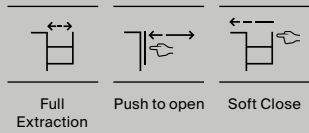

1000 mm

Unik - base unit with one drawer, bottom shelf, centered basin and two tap holes
A852038...