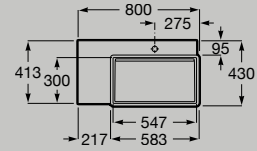

Wall-hung asymmetric right hand basin
800 x 430 mm
A327696..0