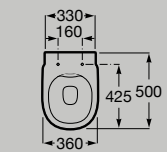

Unified Water Label **3,38 L**

Roca Installation Systems	Dual Flush	Roca Rimless® Vortex	Quick Release	Hidden Fixation	Soft Close

Back to wall single floorstanding
Roca Rimless® WC. 4,5/3L dual
flush. To be installed with the Roca
Installation Systems Duplo One
or Duplo S*

A347697..0

Soft-closing seat and cover
A801F02..2