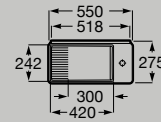

Basins

Wall-hung

Compact wall-hung asymmetric basin
550 x 275 mm
A327692..0

Hidden
Drain

Compact
Basin