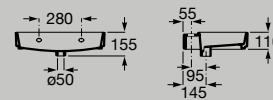

Hidden
Drain

Compact
Basin

Wall-hung basin
550 x 430 mm
A327693..0

Hidden
Drain

Wall-hung basin
600 x 430 mm
A327694..0

Hidden
Drain

Wall-hung basin
800 x 430 mm
A327695..0

Hidden
Drain