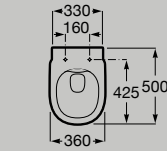

Toilets

Wall-hung Roca Rimless® WC.
4,5/3L dual flush. To be installed
with the Roca Installation Systems
Duplo One or Duplo S*

A346697..0

Soft-closing seat and cover
A801F02..2