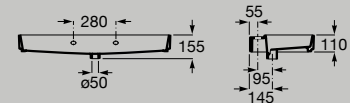

Wall-hung asymmetric left hand basin
800 x 430 mm
A327697..0

Hidden
Drain

Wall-hung basin with one tap hole
1000 x 430 mm
A327698..0

Hidden
Drain

Wall-hung basin with two tap holes
1000 x 430 mm
A327699..0