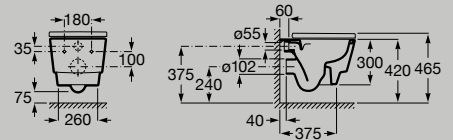

Unified Water Label **3,38 L**

Roca Installation Systems	Dual Flush	Roca Rimless®	Quick Release	Hidden Fixation	Soft Close

Wall-hung Roca Rimless® Vortex WC.
4,5/3L dual flush. To be installed
with the Roca Installation Systems
Duplo One or Duplo S*

A346696..0**

Soft-closing seat and cover
A801F02..2