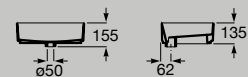

Hidden
Drain

Over countertop

Over countertop basin
450 x 350 mm
A327691..0