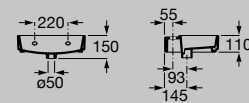

Roca

Technical Information

Basins

Wall-hung

Compact wall-hung asymmetric basin
550 x 275 mm
A327692..0

Hidden
Drain

Compact
Basin

Compact wall-hung basin
450 x 360 mm
A327690..0