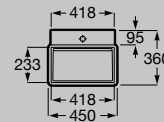

Roca

Technical Information

Basins

Wall-hung

Compact wall-hung asymmetric basin
550 x 275 mm
A327692..0

Hidden
Drain

Compact
Basin

Compact wall-hung basin
450 x 360 mm
A327690..0