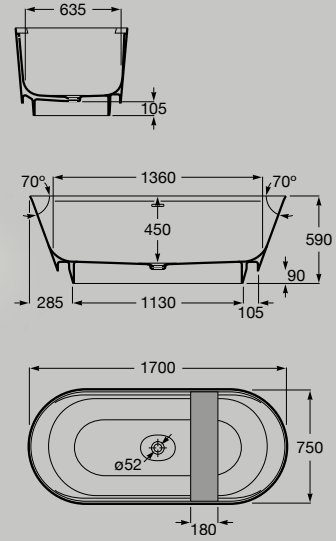

Baths

1700 x 750 mm

Oval freestanding bath.

Made of Stonex®

A248672000

Including click-clack drain, trap, integrated overflow, wooden tray and LED strip light.

LED

LED strip light

1700 x 750 mm

Oval freestanding bath.

Made of Stonex®

A248671000

Including click-clack drain, trap, integrated overflow and wooden tray.

Semi-recessed installation optional.

285 x 290 x 30 mm

Headrest with wood counterweight