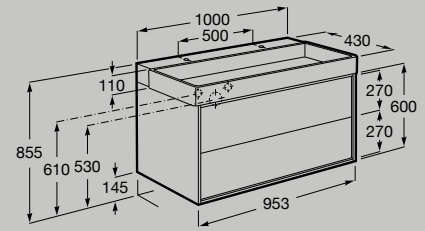

1000 mm

Unik - base unit with two drawers,
centered basin and two tap holes
A852036...

750 x 350 mm

Delta top unit with door
A857637...