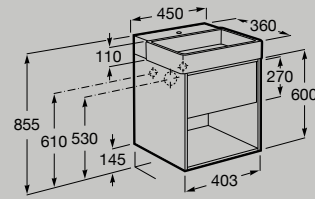

Furniture

550 mm

Unik - asymmetric compact base unit with one door, side shelves and basin **A852022...**

Soft Close

Reduced Depth

450 mm

Unik - compact base unit with one drawer, bottom shelf and basin **A852023...**