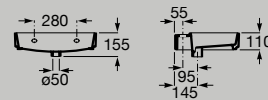

Wall-hung basin
550 x 430 mm
A327693..0

Hidden
Drain