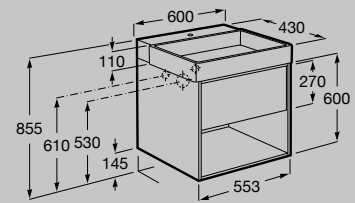

Full Extraction

Push to open

Soft Close

600 mm

Unik - base unit with one drawer, bottom shelf and basin **A852025...**