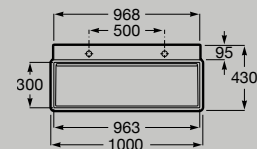

Wall-hung asymmetric left hand basin
800 x 430 mm
A327697..0

Hidden
Drain

Wall-hung basin with one tap hole
1000 x 430 mm
A327698..0

Hidden
Drain

Wall-hung basin with two tap holes
1000 x 430 mm
A327699..0