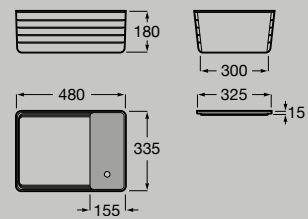

Small felt box with cork lid
A818025N10