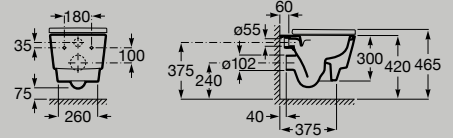

Toilets

Wall-hung Roca Rimless® WC.
4,5/3L dual flush. To be installed
with the Roca Installation Systems
Duplo One or Duplo S*

A346697..0

Soft-closing seat and cover
A801F02..2