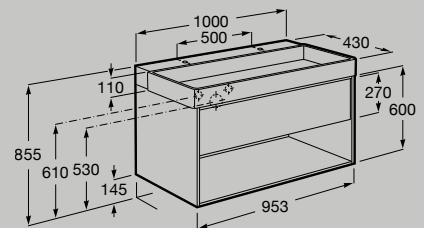

1000 mm

Unik - base unit with two drawers, centered basin and one tap hole
A852035...

1000 mm

Unik - base unit with one drawer, bottom shelf, centered basin and two tap holes
A852038...

Dimensions in mm. Replace (...) in the product reference with the code of the chosen finish: