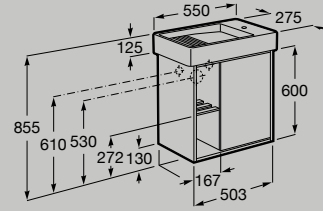

Furniture

550 mm

Unik - asymmetric compact base unit with one door, side shelves and basin **A852022...**