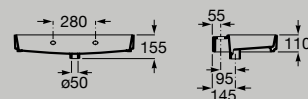

Hidden
Drain

Compact
Basin

Wall-hung basin
550 x 430 mm
A327693..0

Hidden
Drain

Wall-hung basin
600 x 430 mm
A327694..0

Hidden
Drain

Wall-hung basin
800 x 430 mm
A327695..0

Hidden
Drain