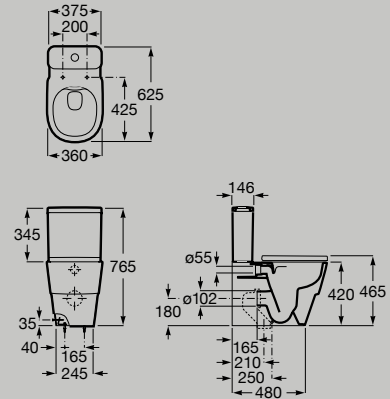

Back to wall close-coupled
Roca Rimless® WC with dual outlet
A342697.0

Dual flush 4,5/3L WC cistern
with bottom inlet
A341691.0

Soft-closing seat and cover
A801F02..2

Bidets

Wall-hung bidet
A357695.0

Soft-closing bidet lid
A806F02..2