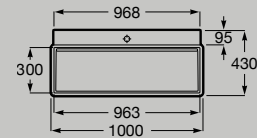

Hidden
Drain

Wall-hung basin with one tap hole
1000 x 430 mm
A327698..0