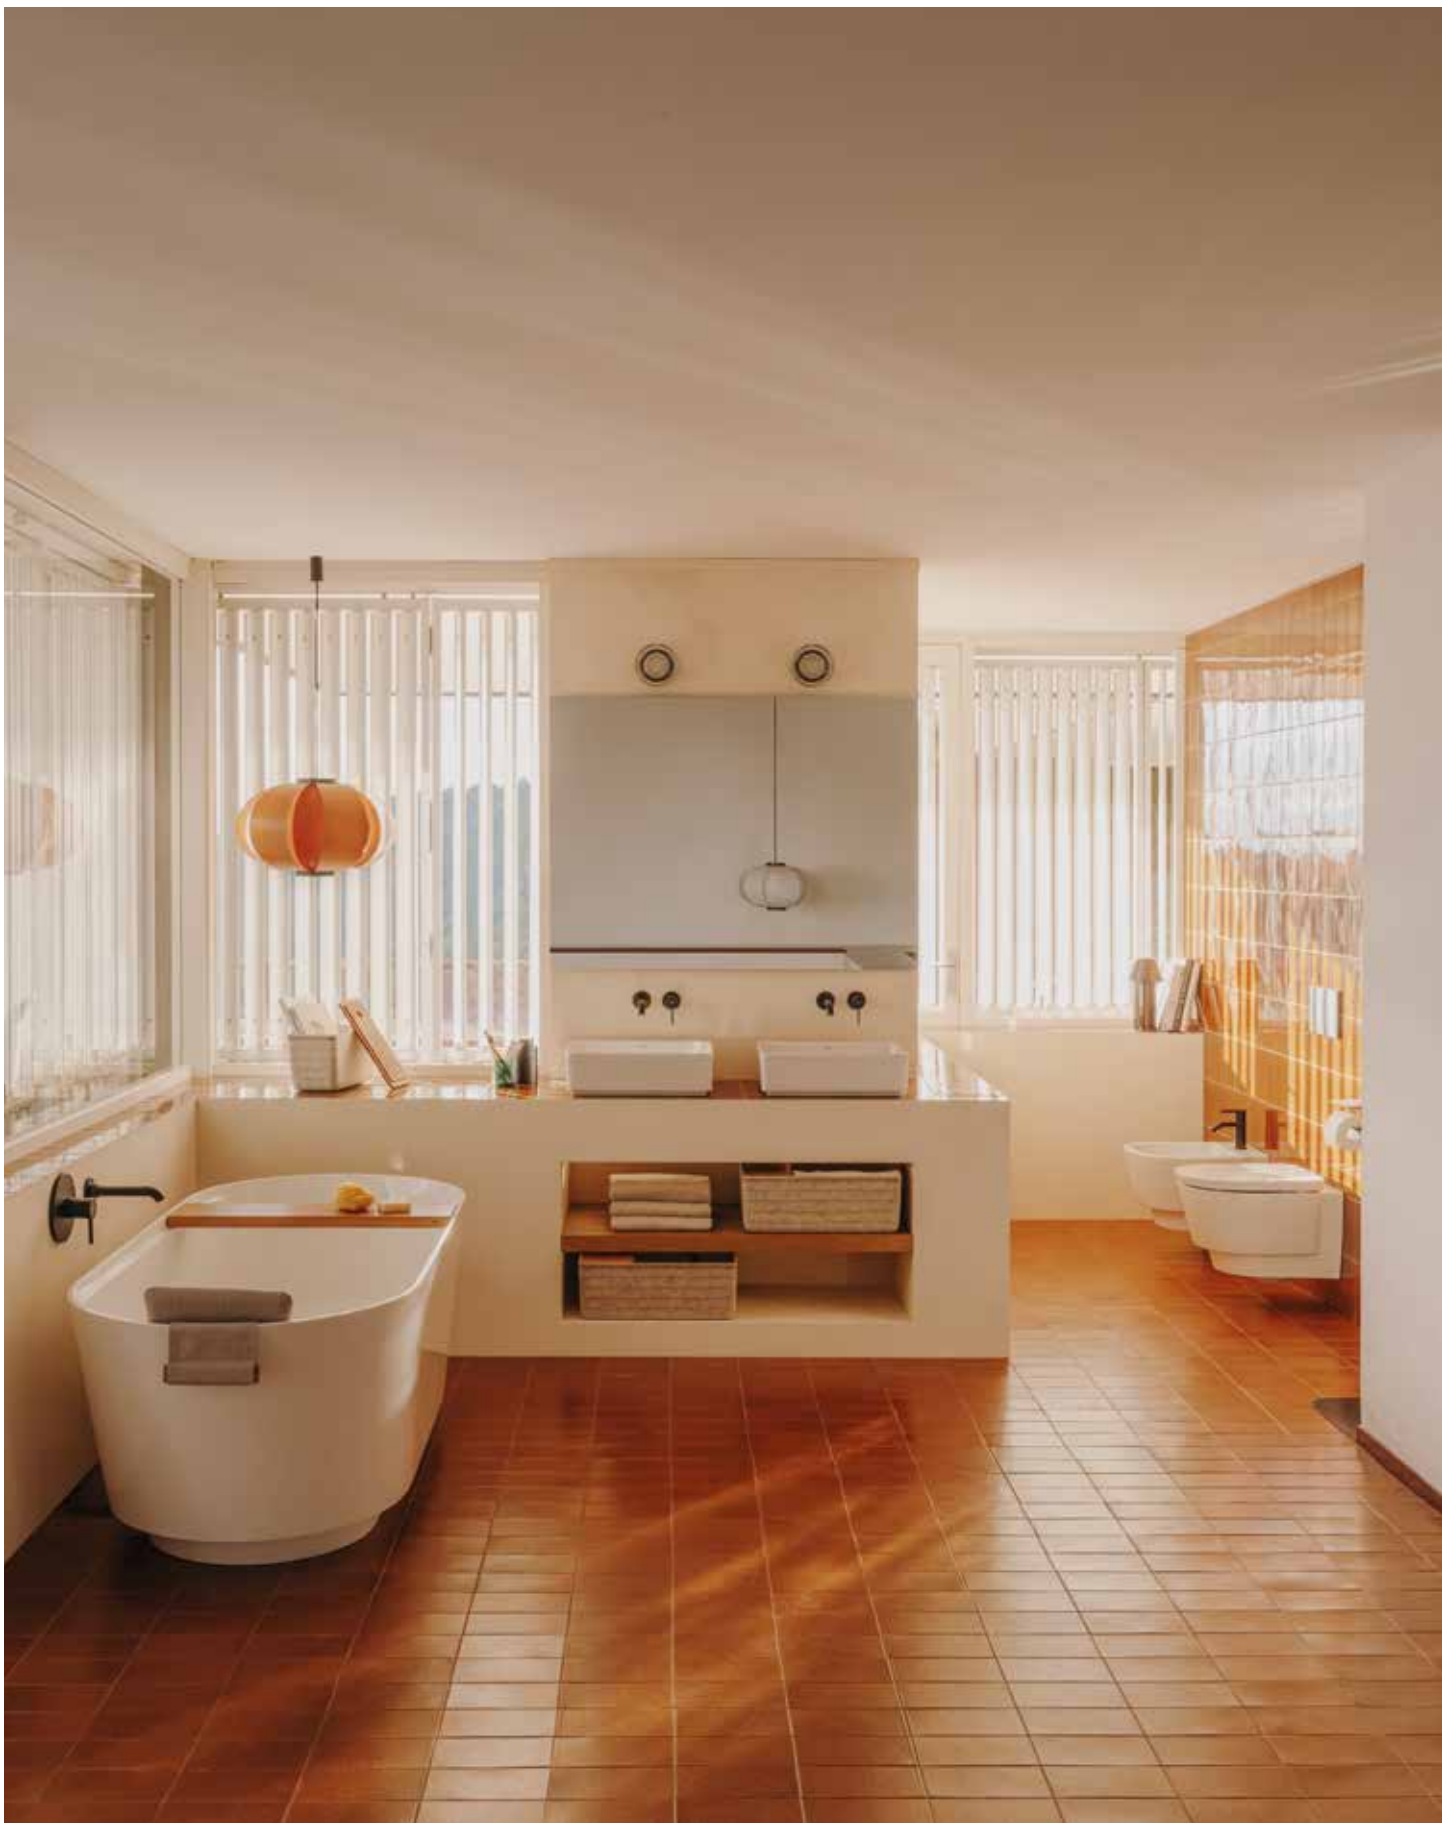

The Collection

Tura perfectly adapts to its surroundings whether it be a modernist apartment or a country house by the sea. Its timeless style, architectural forms combined with warm tones and textures open up the potential for inspired bathroom spaces that transcend the everyday and captivate the imagination.

↑ Wall-hung basin with 2 tap holes, 1000 mm / Luna mirror / Oval freestanding bath with headrest and tray, 1700 x 750 mm /
Ona faucets in matt black / Felt boxes with cork lid

Over countertop basins, 450 mm / Luna mirror / Wall-hung toilet / Wall-hung bidet / PL10 dual flush operating plate in matt white / Oval freestanding bath with headrest and tray, 1700 x 750 mm / Ona faucets in matt black / Felt boxes with cork lid