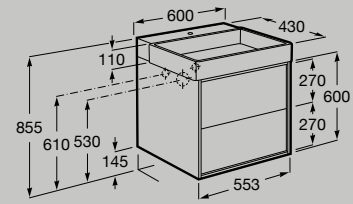

600 mm

Unik - base unit with two drawers and basin
A852026...

800 mm

Unik - base unit with one drawer, bottom shelf and centered basin
A852030...