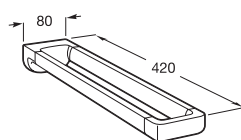

Double towel rail

Ref. A817031001