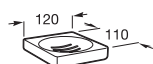

Soap dish

Ref. A817023001 (wall-hung)