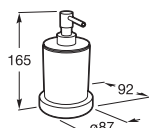

Ref. A817037001 (wall-hung)

Soap dispenser

Ref. A817026001 (over countertop)

Tumbler holder

Ref. A817021001 (wall-hung)

Dimensions in mm.

 Wide range

 Permanent shine