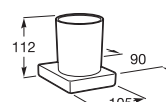

Ref. A817037001 (wall-hung)

Soap dispenser

Ref. A817026001 (over countertop)

Tumbler holder

Ref. A817021001 (wall-hung)

Dimensions in mm.

 Wide range

 Permanent shine