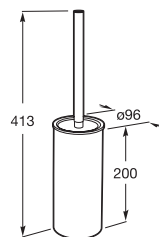

Toilet roll holder

Ref. A817034001 (without cover)

Toilet roll holder

Ref. A817035001 (spare)

Toilet brush holder

Ref. A817036001 (wall-hung)

Toilet brush holder

Ref. A817038001 (floor standing)

Dimensions in mm.

Recommended Product

Back to wall

Soft Close (drawers)

Compatibility

Soft Close

Reduced trap for compact furniture

Hidden fixations