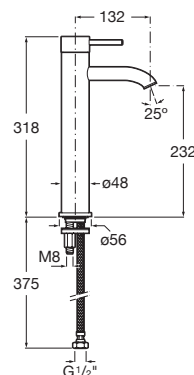

Square over countertop basin

Ref. A327532000 370 x 370 x 140 mm.

Round over countertop basin

Ref. A327523000 \varnothing 370 x 140 mm.

Soft over countertop basin

Ref. A327502000 370 x 370 x 140 mm.

Optional:

White gloss
806

City Oak textured
402

City Oak textured /
Dark mirror
403

Dimensions in mm.

Lanta basin mixer

Single-lever basin mixer with high spout, smooth body.

Chrome

Ref. A5A3411C00

Round compact WC with low cistern

600 mm

Bowl

Ref. A342528000

Cistern

Ref. A341520000

Soft-close seat and cover

Ref. A80152C00B