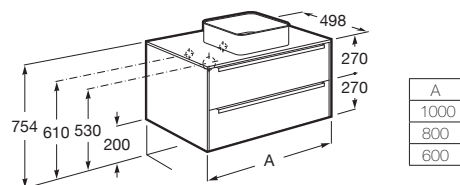

Recommended Product

Back to wall

Soft Close (drawers)

Compatibility

Soft Close

Reduced trap for compact furniture

Hidden fixations

Optional legs

Base unit

Base unit for over countertop basins

2 drawers (depth 490 mm)

Base unit for over countertop basins

Ref. A851081XXX 1000 mm.

Ref. A851080XXX 800 mm.

Ref. A851079XXX 600 mm.

Square over countertop basin

Ref. A327532000 370 x 370 x 140 mm.

Round over countertop basin

Ref. A327523000 $\varnothing$ 370 x 140 mm.

Soft over countertop basin

Ref. A327502000 370 x 370 x 140 mm.

Optional:

Set of 2 legs

Ref. A816815339