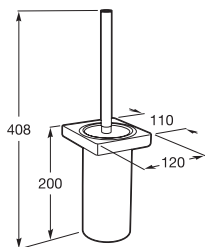

Toilet roll holder

Ref. A817034001 (without cover)

Toilet roll holder

Ref. A817035001 (spare)

Toilet brush holder

Ref. A817036001 (wall-hung)

Toilet brush holder

Ref. A817038001 (floor standing)

Dimensions in mm.

Recommended Product

Back to wall

Soft Close (drawers)

Compatibility

Soft Close

Reduced trap for compact furniture

Hidden fixations