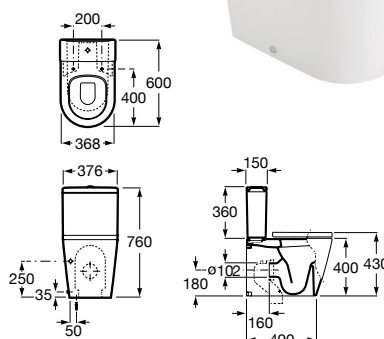

White gloss
806

City Oak textured
402

City Oak textured /
Dark mirror
403

Dimensions in mm.

Lanta basin mixer

Single-lever basin mixer with high spout, smooth body.

Chrome

Ref. A5A3411C00

Round compact WC with low cistern

600 mm

Bowl

Ref. A342528000

Cistern

Ref. A341520000

Soft-close seat and cover

Ref. A80152C00B