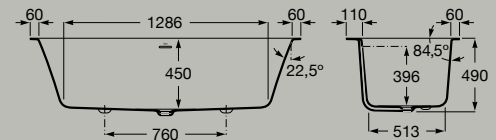

Rectangular Stonex® drop-in bath.
Double-ended bath.

1700 x 750 mm

A248630..0

*Includes click-clack drain, trap and
integrated overflow.*