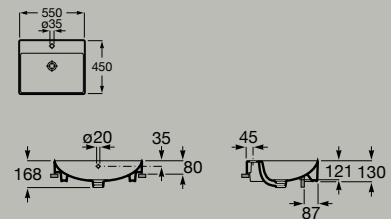

Fineceramic®

Fineceramic® in countertop basin  
 600 x 450 mm  
 With taphole  
**A32768N..0**

Fineceramic®

Fineceramic® semi-recessed basin  
 550 x 450 mm  
 With taphole  
**A32768P..0**

Fineceramic®

Dimensions in mm. Pedestal and semi-pedestal are not available in Supraglaze® finish. Replace (..) in the product reference with the code of the chosen finish: