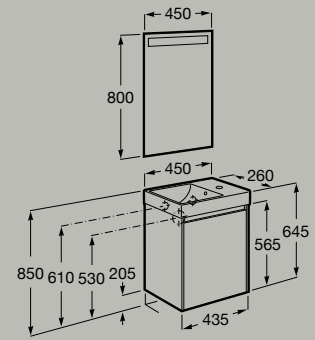

Furniture

450 x 260 mm

Unik - Compact base unit with one door and asymmetric Fineceramic® basin.

A851678...

Pack - Compact base unit with one door, asymmetric Fineceramic® basin and Eidos LED mirror

A851696...

400 x 320 mm

Unik - Compact base unit with one door and asymmetric Fineceramic® basin.

A851677...

Pack - Compact base unit with one door, Fineceramic® basin and Eidos LED mirror

A851695...