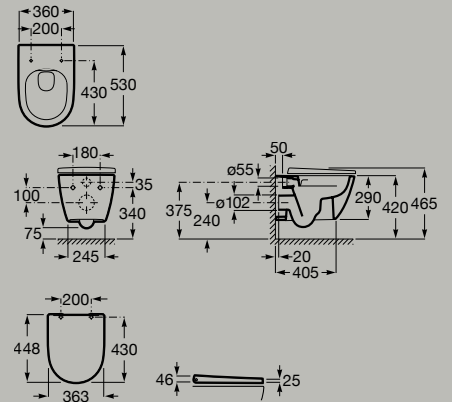

Toilets

Ceramic wall-hung Roca Rimless® WC
A346687.0

Soft-closing Supralit® seat and cover for toilet with quick release
A801E12..1

Supralit® seat and cover for toilet
A801E10..1

Soft-closing Duroplast seat and cover for toilet with quick release
A801E12..2

Duroplast seat and cover for toilet
A801E10..2

Roca Rimless®

Hidden Fixing

Compact ceramic wall-hung Roca Rimless® WC
A346688.0

Soft-closing Supralit® seat and cover for toilet with quick release
A801E12..1

Supralit® seat and cover for toilet
A801E10..1

Soft-closing Duroplast seat and cover for toilet with quick release
A801E12..2

Duroplast seat and cover for toilet
A801E10..2

Roca Rimless®

Hidden Fixing