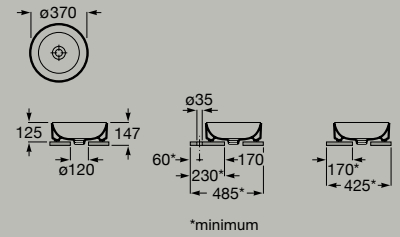

Fineceramic® over countertop basin
Ø370 mm
A32768J..0

Fineceramic®

Fineceramic® over countertop basin
Ø 500 mm
A3275L0..0