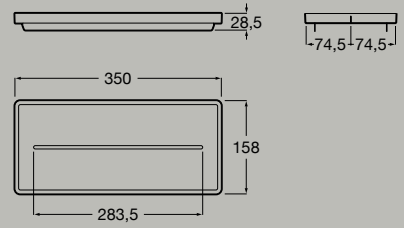

Basin complements

Tray
350 X 158 mm
A817670..0

Compatible with 460 mm width basins

Container
151,5 X 75 mm
A817671..0

Tumbler
105 x 77,5 mm
A817672..0

Soap dispenser
53 x 73 mm
A817673..0

Dimensions in mm. Replace (..) in the basin complements reference with the code of the chosen finish:

● C6 Matt White ● C8 Sand Grey ● C7 Matt Green