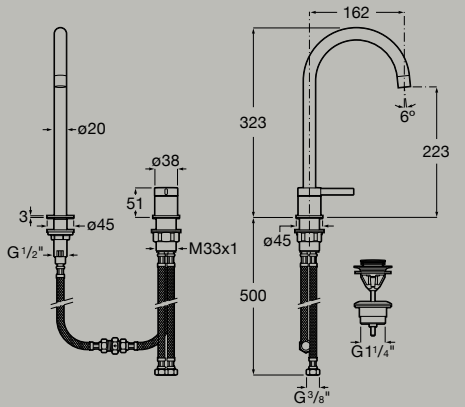

Basin mixer with deck-mounted lateral handle - 2 holes -, smooth body, click-clack waste and flexible supply hoses. XL-Size
A5A399E..0

5L/min	Soft Turn	One million cycles
Flow rate	Soft Turn	One million cycles

Built-in basin mixer
A5A359E..0

Built-in body required
A5E3501..0

Unified Water Label 5 l/min

5L/min	Soft Turn	One million cycles
Flow rate	Soft Turn	One million cycles