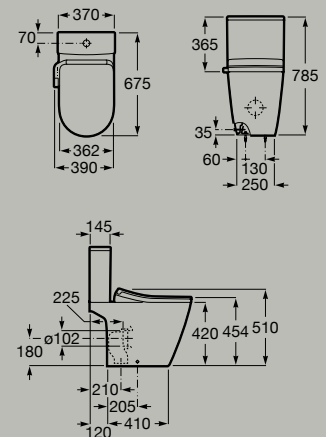

Unified Water Label **3,38 L**

Rear Wash with Airtech	Front Wash	Coanda Effect	Roca Rimless®	Roca Connect	UV Light	Soft Close	Extra Height	Dual flush

Dimensions in mm.