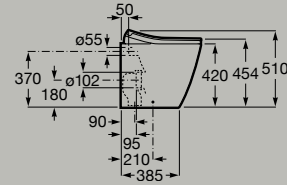

In-Wash® Ona back to wall single floorstanding

Back to wall single floorstanding smart toilet with dual outlet. Includes Roca Rimless®, seat and cover with washing and drying function. Needs power supply. Basic Tank One Compact installation system (A890070200) recommended.

A803153S01

With heated seat and adjustable temperature

A80315GS01

Rear Wash with Airtech	Front Wash	Coanda Effect	Roca Rimless®	Roca Connect	UV Light	Soft Close	Extra Height

Dimensions in mm.

Smart Toilets Functionalities

Washing & Drying

- Rear wash with Airtech
- Front wash
- Oscillating wash
- Water heating
- Water temperature control
- Water pressure control
- Nozzle position adjustment
- Drying function
- Dryer intensity control
- Coanda Effect dryer function

Comfort

- Soft-closing seat and cover
- Heated Seat
- Side control panel
- Roca Connect
- Customized programs
- User detection
- Night light
- Stand-by mode
- Hidden water and power supply

Hygiene

- Self-cleaning nozzle
- Automatic nozzle cleaning
- Self-cleaning nozzle with UV Light
- Removable nozzle tip
- Quick release cover
- Roca Rimless
- Antibacterial material
- Descaling

All products comply with the EN1717 regulation.

* Available in Heated Seat versions