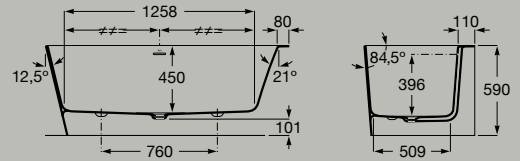

Asymmetric Stonex® corner bath.
Double-ended bath with right-hand
corner installation.

1600 x 700 mm

A248638..0

*Includes click-clack drain, trap and
integrated overflow.*

Rectangular Stonex® drop-in bath.
Double-ended bath.

1700 x 700 mm

A248631..0

*Includes click-clack drain, trap and
integrated overflow.*