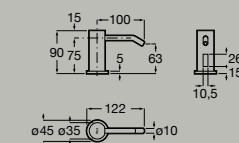

Electronic basin faucet (one water). With flexible supply hoses. M-Size
A5A579EC00

Mains operated at 230V.
Power source included.

Unified Water Label 5 l/min

Electronic soap or hand sanitizer dispenser, deck-mounted (DC)
A818020C00

Powered by four 1.5V D/LR20 alkaline batteries (not included)