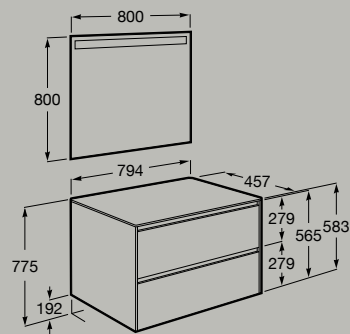

800 x 460 mm

Base unit for countertop asymmetric right hand basin with two drawers
A851727...

Pack - base unit for countertop asymmetric right hand basin with two drawers and Eidos LED mirror
A851715...

Base unit for countertop asymmetric left hand basin with two drawers
A851729...

Pack - base unit for countertop asymmetric left hand basin with two drawers and Eidos LED mirror
A851717...

Base unit for countertop centered basin with two drawers
A851728...

Pack - base unit for countertop centered basin with two drawers and Eidos LED mirror
A851716...