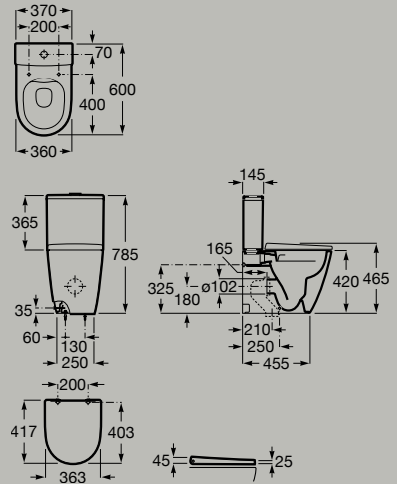

Compact back to wall ceramic close-coupled Roca Rimless® WC with dual outlet.

A342688..0

Dual flush 4,5/3L WC cistern with side inlet

A341680..0

Dual flush 4,5/3L WC cistern with bottom inlet

A341681..0

Soft-closing Supralit® seat and cover for toilet with quick release

A801E12..1

Supralit® seat and cover for toilet

A801E10..1

Soft-closing Duroplast seat and cover for toilet with quick release

A801E12..2

Duroplast seat and cover for toilet

A801E10..2

Dual Flush Roca Rimless® Extra Height

Ceramic close-coupled Roca Rimless® WC with dual outlet

A342687..0

Dual flush 4,5/3L WC cistern with side inlet

A341680..0

Dual flush 4,5/3L WC cistern with bottom inlet

A341681..0

Soft-closing Supralit® seat and cover for toilet with quick release

A801E12..1

Supralit® seat and cover for toilet

A801E10..1

Soft-closing Duroplast seat and cover for toilet with quick release

A801E12..2

Duroplast seat and cover for toilet

A801E10..2