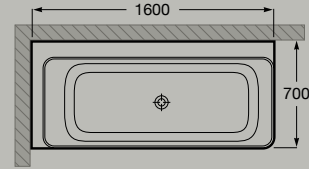

## Baths

Asymmetric Stonex® corner bath.  
Double-ended bath with left-hand  
corner installation.

1600 x 700 mm

**A248629..0**

*Includes click-clack drain, trap and  
integrated overflow.*

Asymmetric Stonex® corner bath.  
Double-ended bath with right-hand  
corner installation.