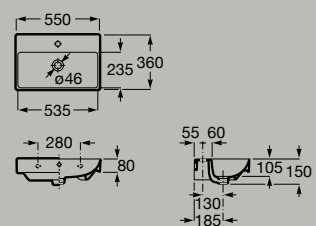

Dimensions in mm. Pedestal and semi-pedestal are not available in Supraglaze® finish. Replace (..) in the product reference with the code of the chosen finish:

● 00 White ● 62 Matt White ● S0 Supraglaze® ● 08 Matt Black