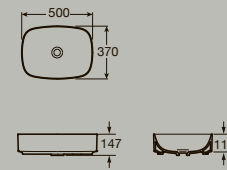

Fineceramic®

Fineceramic® over countertop basin
Ø 500 mm
A3275L0..0