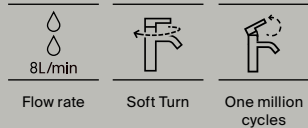

Unified Water Label **8 l/min**

Bidet mixer with smooth body and
flexible supply hoses
A5A629E..0