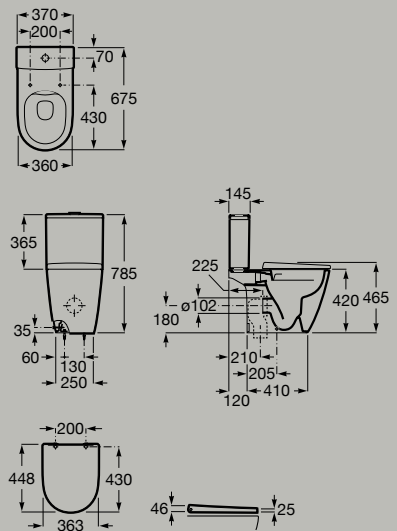

Supralit® seat and cover for toilet

**A801E10..1**

Soft-closing Duroplast seat and cover for toilet with quick release

**A801E12..2**

Duroplast seat and cover for toilet

**A801E10..2**

Dual Flush Roca Rimless® Extra Height