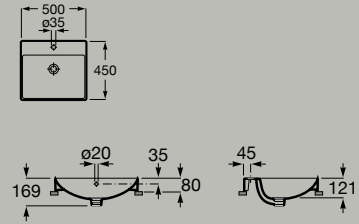

Fineceramic® in countertop basin
500 x 450 mm
With taphole
A32768L..0

Fineceramic®

Fineceramic® in countertop basin
600 x 400 mm
A32768M..0