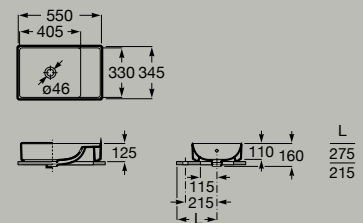

Fineceramic® over countertop basin  
 Ø370 mm  
**A32768J..0**

Fineceramic®

Fineceramic® over countertop basin  
 Ø 500 mm  
**A3275L0..0**

Fineceramic®

Fineceramic® over countertop basin  
 550 x 345 mm  
**A32768C..0**