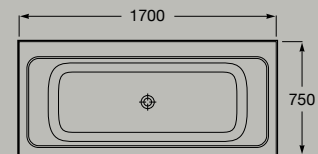

Rectangular Stonex® drop-in bath.
Double-ended bath.

1700 x 750 mm

A248630..0

*Includes click-clack drain, trap and
integrated overflow.*