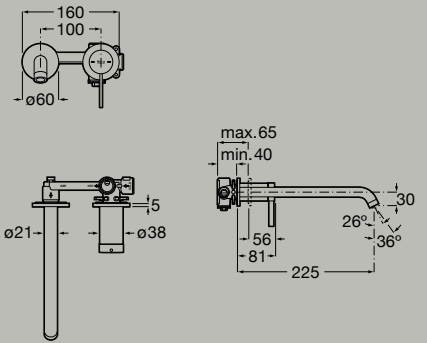

Built-in basin mixer.
Pop-up waste not included
A5A459E..0

Built-in body required
A5E3501..0

Unified Water Label **5 l/min**

Bidet mixer with pop-up waste
and flexible supply hoses
A5A609E..0