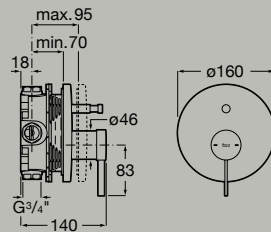

Built-in bath-shower mixer with automatic diverter (2 ways)
A5A0B9E..0

RocaBox required
A525869403

Soft Turn

One million cycles