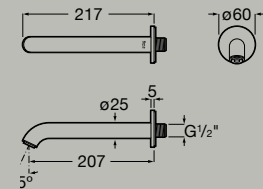

Wall-mounted bath spout
A5A089E..0