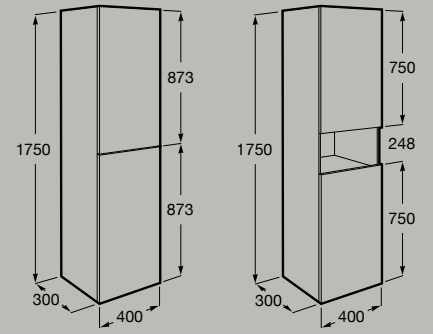

Delta column unit  
1750 x 400 mm  
**A857635...**

Delta column unit, with open shelf  
1750 x 400 mm  
**A857636...**

Delta top unit with door  
750 x 350 mm  
**A857637...**

Dimensions in mm. Replace (...) in the product reference with the code of the chosen finish: