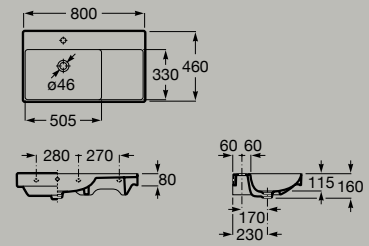

Wall-hung Fineceramic®
asymmetric left hand basin
800 x 460 mm
Sink on left hand
A327689..0