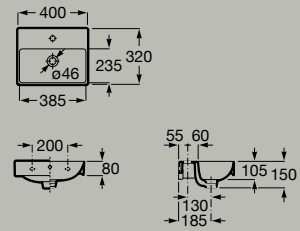

# Basins

Compact Fineceramic®  
wall-hung basin  
450 x 260 mm  
**A327681..0**

Fineceramic®

Compact Fineceramic®  
wall-hung basin  
400 x 320 mm  
**A32768D..0**

Fineceramic®

Compact Fineceramic®  
wall-hung basin  
450 x 360 mm  
**A327682..0**