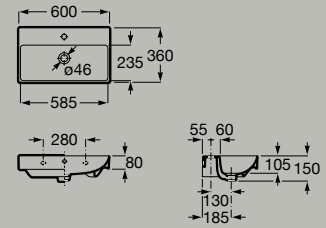

Compact Fineceramic®
wall-hung basin
600 x 360 mm
A327684..0

Optional
Small semi-pedestal
A337782..0

Fineceramic®

Wall-hung Fineceramic® basin
550 x 460 mm
A327685..0

Optional
Pedestal
A337470..0
Semi-pedestal
A337471..0

Fineceramic®