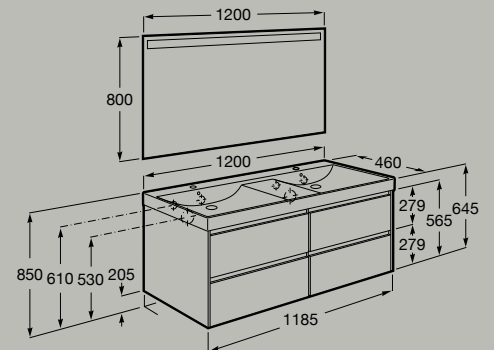

Soft Close

Led Light

Basin not included

1200 x 460 mm

Unik - base unit with four drawers
and Fineceramic® double basin

A851694...

Pack - base unit with four drawers,
Fineceramic® double basin and Eidos
LED mirror

A851710...