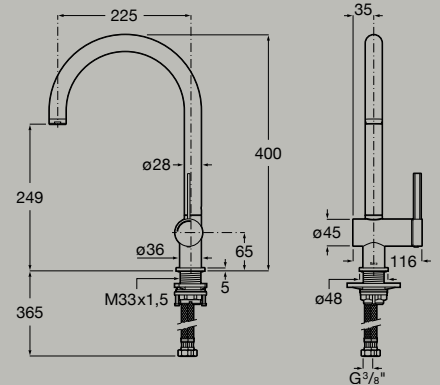

Kitchen mixer with swivel spout and flexible supply hoses
A5A841F..O

Cold Start   Soft Turn   One million cycles