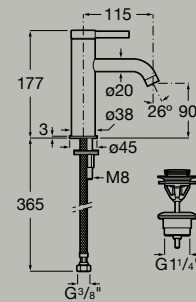

Basin mixer with smooth body with click-clack waste and flexible supply hoses. M-Size
A5A3C9E..0

Unified Water Label **5 l/min**

 5L/min	 *		
Flow rate	Cold Start	Soft Turn	One million cycles