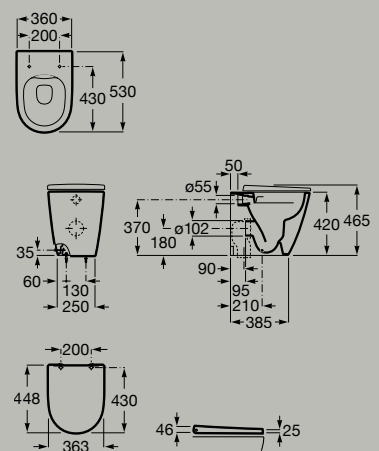

Soft-closing Duroplast seat and cover for toilet with quick release  
**A801E12..2**

Duroplast seat and cover for toilet  
**A801E10..2**

Roca Rimless®

Extra Height

Dimensions in mm. Replace (..) in the product reference with the code of the chosen finish: