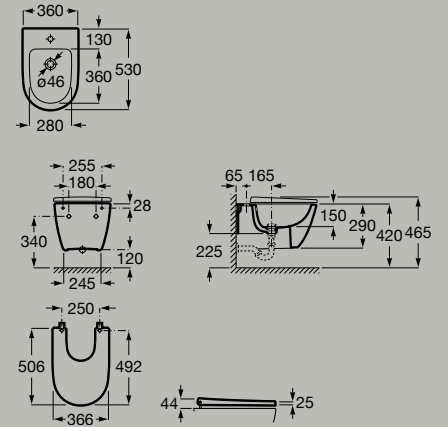

Bidets

Ceramic wall-hung bidet
A357685..0
Soft-closing Supralit® bidet lid
A806E12..1
Supralit® bidet lid
A806E10..1