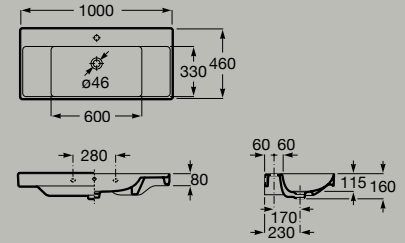

Fineceramic®

Wall-hung Fineceramic® basin
1000 x 460 mm
A32768A..0

Optional
Pedestal
A337470..0
Semi-pedestal
A337471..0