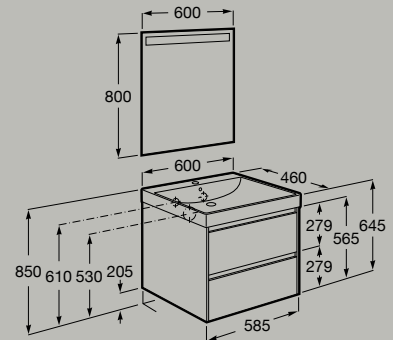

Soft Close Fineceramic® Led Light

Dimensions in mm. Replace (...) in the product reference with the code of the chosen finish:

● 509 Matt White ● 510 Sand Grey ● 513 Matt Green ● 512 Light Oak ● 511 Dark Elm