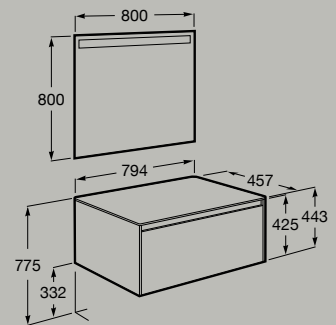

800 x 460 mm

Base unit for countertop basin with one drawer

A851724...

Pack - base unit for countertop basin with one drawer and Eidos LED mirror

A851712...