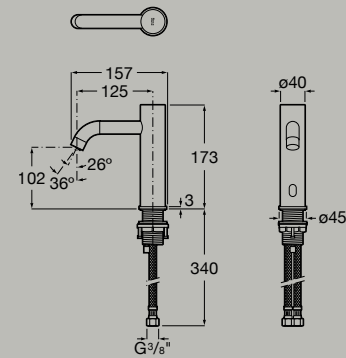

Electronic basin faucet (one water). With flexible supply hoses. M-Size
A5A579EC00

Mains operated at 230V.
Power source included.

Unified Water Label 5 l/min

Electronic soap or hand sanitizer dispenser, deck-mounted (DC)
A818020C00

Powered by four 1.5V D/LR20 alkaline batteries (not included)

Electronic soap or hand sanitizer dispenser, deck-mounted (AC)
A818014C00

Mains operated at 100-240V.
Includes power source

Dimensions in mm. Replace (..) in the product reference with the code of the chosen finish:

C0 Chrome NB Matt Black B0 Matt White