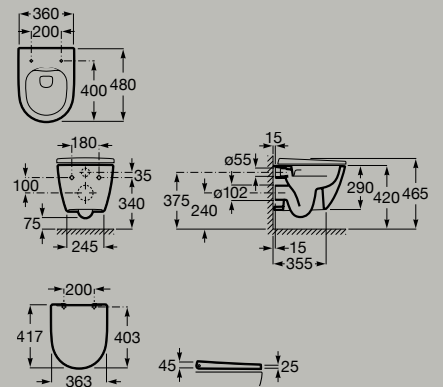

Back to wall ceramic single floorstanding Roca Rimless® WC with dual outlet
A347687.0

Soft-closing Supralit® seat and cover for toilet with quick release
A801E12..1

Supralit® seat and cover for toilet
A801E10..1

Soft-closing Duroplast seat and cover for toilet with quick release
A801E12..2

Duroplast seat and cover for toilet
A801E10..2

Roca Rimless®

Extra Height