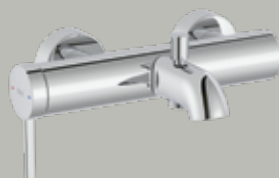

Dimensions in mm. Replace (..) in the product reference with the code of the chosen finish:

● CO Chrome   ● NB Matt Black   ● BO Matt White   Everlux finishes: ● CN Titanium Black   ● RG Rose Gold   ● SM Stainless Steel Finish   ● VA Brushed Brass