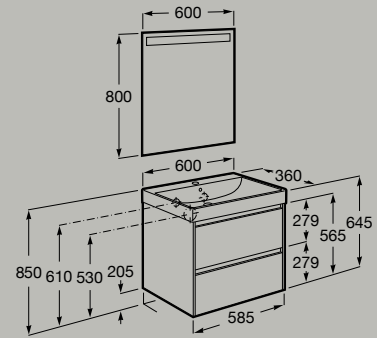

Soft Close Fineceramic® Led Light

550 x 460 mm

Unik - base unit with two drawers and Fineceramic® basin
A851687...

Pack - base unit with two drawers, Fineceramic® basin and Eidos LED mirror
A851703...