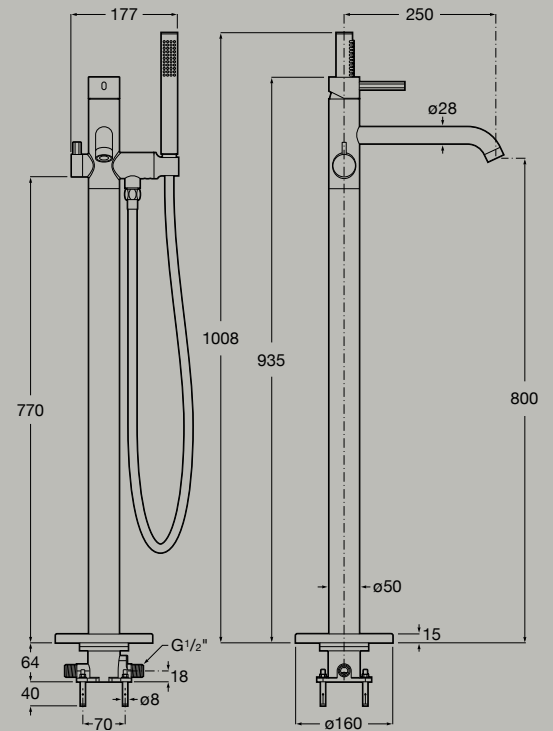

Floorstanding bath-shower column with automatic diverter, hand-shower, 1.7 m flexible shower hose, adjustable hand-shower bracket and vertical supply columns

**A5A279E..0**

Built-in body required  
A525231803