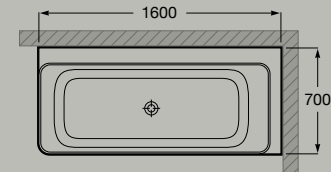

Asymmetric Stonex® corner bath.
Double-ended bath with right-hand
corner installation.

1600 x 700 mm

A248638..0

*Includes click-clack drain, trap and
integrated overflow.*