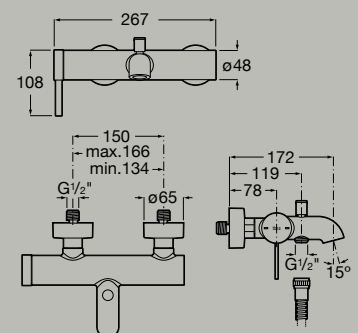

Unified Water Label **8 l/min**

Wall-mounted bath-shower
mixer with automatic diverter
A5A029E..0