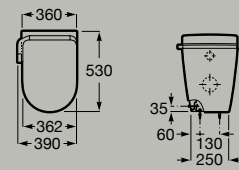

In-Wash® Ona back to wall single floorstanding

Back to wall single floorstanding smart toilet with dual outlet. Includes Roca Rimless®, seat and cover with washing and drying function. Needs power supply. Basic Tank One Compact installation system (A890070200) recommended.

A803153S01

With heated seat and adjustable temperature

A80315GS01

Rear Wash with Airtech	Front Wash	Coanda Effect	Roca Rimless®	Roca Connect	UV Light	Soft Close	Extra Height

Dimensions in mm.

Smart Toilets Functionalities

Washing & Drying

- Rear wash with Airtech
- Front wash
- Oscillating wash
- Water heating
- Water temperature control
- Water pressure control
- Nozzle position adjustment
- Drying function
- Dryer intensity control
- Coanda Effect dryer function

Comfort

- Soft-closing seat and cover
- Heated Seat
- Side control panel
- Roca Connect
- Customized programs
- User detection
- Night light
- Stand-by mode
- Hidden water and power supply

Hygiene

- Self-cleaning nozzle
- Automatic nozzle cleaning
- Self-cleaning nozzle with UV Light
- Removable nozzle tip
- Quick release cover
- Roca Rimless
- Antibacterial material
- Descaling

All products comply with the EN1717 regulation.

* Available in Heated Seat versions