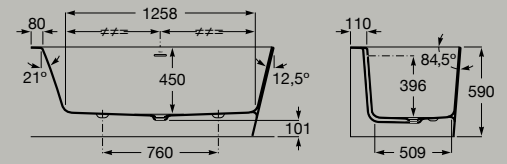

## Baths

Asymmetric Stonex® corner bath.  
Double-ended bath with left-hand  
corner installation.

1600 x 700 mm

**A248629..0**

*Includes click-clack drain, trap and  
integrated overflow.*

Asymmetric Stonex® corner bath.  
Double-ended bath with right-hand  
corner installation.