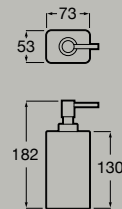

## Basin complements

Tray  
350 X 158 mm  
**A817670..0**

*Compatible with 460 mm width basins*

Container  
151,5 X 75 mm  
**A817671..0**

Tumbler  
105 x 77,5 mm  
**A817672..0**

Soap dispenser  
53 x 73 mm  
**A817673..0**