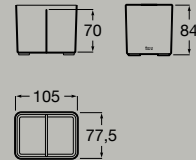

## Basin complements

Tray  
350 X 158 mm  
**A817670..0**

*Compatible with 460 mm width basins*

Container  
151,5 X 75 mm  
**A817671..0**

Tumbler  
105 x 77,5 mm  
**A817672..0**

Soap dispenser  
53 x 73 mm  
**A817673..0**