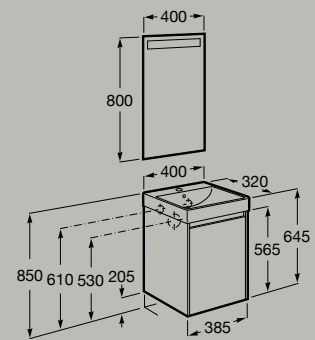

**A851696...**

400 x 320 mm

Unik - Compact base unit with one door and asymmetric Fineceramic® basin.

**A851677...**

Pack - Compact base unit with one door, Fineceramic® basin and Eidos LED mirror

**A851695...**