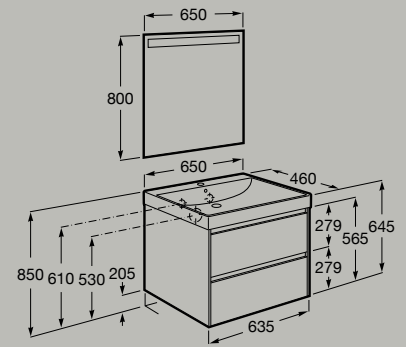

650 x 460 mm

Unik - base unit with two drawers and Fineceramic® basin
A851689...

Pack - base unit with two drawers, Fineceramic® basin and Eidos LED mirror
A851705...