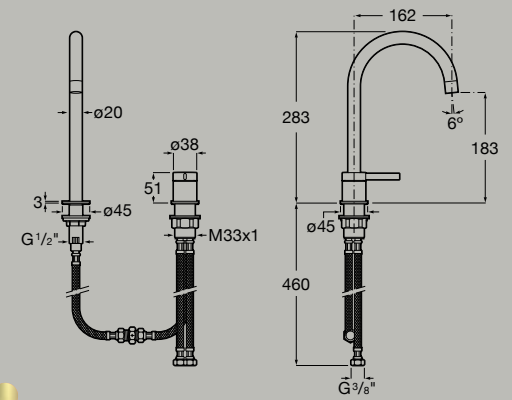

Basin mixer with lateral handle, smooth boy, flexible supply hoses and click-clack waste. L-Size.
A5A4A9E..0

Unified Water Label 5 l/min

5L/min	Soft Turn	One million cycles
Flow rate	Soft Turn	One million cycles

Basin mixer with deck-mounted lateral handle - 2 holes -, smooth body, flexible hoses and click-clack waste. L-Size
A5A389E..0

Unified Water Label 5 l/min

5L/min	Soft Turn	One million cycles
Flow rate	Soft Turn	One million cycles

Basin mixer with deck-mounted lateral handle - 2 holes -, smooth body, click-clack waste and flexible supply hoses. XL-Size
A5A399E..0

5L/min	Soft Turn	One million cycles
Flow rate	Soft Turn	One million cycles

Built-in basin mixer
A5A359E..0

Built-in body required
A5E3501..0

Unified Water Label 5 l/min

5L/min	Soft Turn	One million cycles
Flow rate	Soft Turn	One million cycles

Dimensions in mm. Replace (..) in the product reference with the code of the chosen finish:

CO Chrome NB Matt Black B0 Matt White Everlux finishes: CN Titanium Black RG Rose Gold SM Stainless Steel Finish VA Brushed Brass