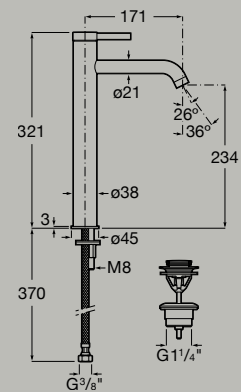

Basin mixer with smooth body with click-clack waste and flexible supply hoses. XL-Size
A5A349E..0

Unified Water Label **5 l/min**

 5L/min	 *		
Flow rate	Cold Start	Soft Turn	One million cycles