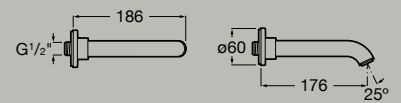

Floorstanding bath-shower column with automatic diverter, hand-shower, 1.7 m flexible shower hose, adjustable hand-shower bracket and vertical supply columns

A5A279E..0

Built-in body required
A525231803

Lanta bath spout
A5A0803..0

Wall-mounted bath spout
A5A089E..0

Dimensions in mm. Replace (..) in the product reference with the code of the chosen finish:

CO Chrome NB Matt Black BO Matt White Everlux finishes: CN Titanium Black RG Rose Gold SM Stainless Steel Finish VA Brushed Brass