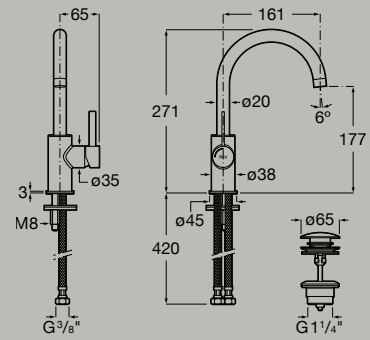

Basin mixer with lateral handle, smooth boy, flexible supply hoses and click-clack waste. L-Size.
A5A4A9E..0

Unified Water Label 5 l/min

5L/min	Soft Turn	One million cycles
Flow rate	Soft Turn	One million cycles