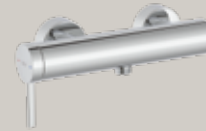

Built-in basin mixer