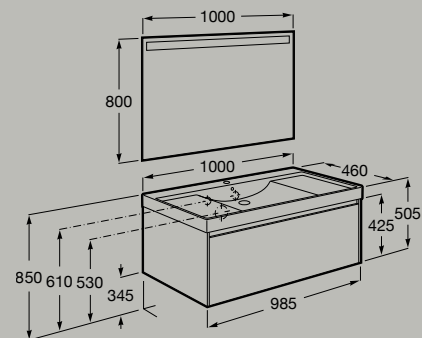

Soft Close

Led Light

Basin not included

1000 x 460 mm

Unik - base unit with one drawer and Fineceramic® basin
A851686...

Pack - base unit with one drawer, Fineceramic® basin and Eidos LED mirror
A851702...