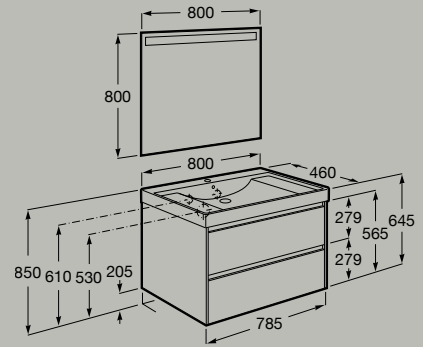

**A851708...**

Unik - base unit with two drawers and Fineceramic® centered basin

**A851691...**

Pack - base unit with two drawers, Fineceramic® centered basin and Eidos LED mirror

**A851707...**

800 x 460 mm