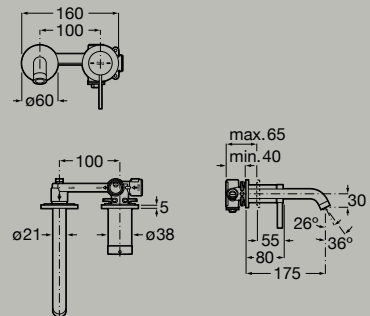

Dimensions in mm. Replace (..) in the product reference with the code of the chosen finish:

CO Chrome NB Matt Black B0 Matt White Everlux finishes: CN Titanium Black RG Rose Gold SM Stainless Steel Finish VA Brushed Brass