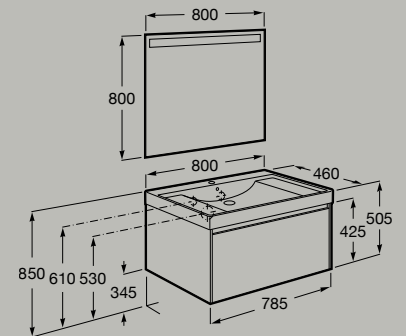

800 x 460 mm

Unik - base unit with one drawer and Fineceramic® asymmetric right hand basin
A851719...

Pack - base unit with one drawer, Fineceramic® asymmetric right hand basin and Eidos LED mirror
A851721...

Unik - base unit with one drawer and Fineceramic® asymmetric left hand basin
A851720...

Pack - base unit with one drawer, Fineceramic® asymmetric left hand basin and Eidos LED mirror
A851722...

Unik - base unit with one drawer and Fineceramic® centered basin
A851685...

Pack (base unit with one drawer, centered basin and Eidos LED mirror)
A851701...