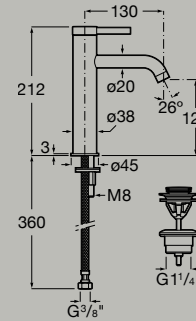

Faucets

Basin mixer with pop-up waste and flexible supply hoses. S-Size
A5A309E..0

Unified Water Label **5 l/min**

 5L/min	 *		
Flow rate	Cold Start	Soft Turn	One million cycles

Basin mixer with smooth body with click-clack waste and flexible supply hoses. S-Size
A5A3A9E..0

Unified Water Label **5 l/min**

 5L/min	 *		
Flow rate	Cold Start	Soft Turn	One million cycles

Basin mixer with smooth body with click-clack waste and flexible supply hoses. M-Size
A5A3C9E..0

Unified Water Label **5 l/min**

 5L/min	 *		
Flow rate	Cold Start	Soft Turn	One million cycles

Basin mixer with smooth body with click-clack waste and flexible supply hoses. XL-Size
A5A349E..0

Unified Water Label **5 l/min**

 5L/min	 *		
Flow rate	Cold Start	Soft Turn	One million cycles

Dimensions in mm. Replace (..) in the product reference with the code of the chosen finish:

CO Chrome
 NB Matt Black
 BO Matt White
 Everlux finishes: CN Titanium Black
 RG Rose Gold
 SM Stainless Steel Finish
 VA Brushed Brass