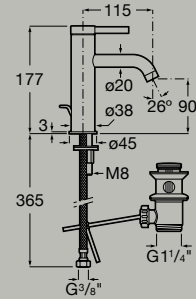

Faucets

Basin mixer with pop-up waste and flexible supply hoses. S-Size
A5A309E..0

Unified Water Label **5 l/min**

 5L/min	 *		
Flow rate	Cold Start	Soft Turn	One million cycles

Basin mixer with smooth body with click-clack waste and flexible supply hoses. S-Size
A5A3A9E..0

Unified Water Label **5 l/min**

 5L/min	 *		
Flow rate	Cold Start	Soft Turn	One million cycles