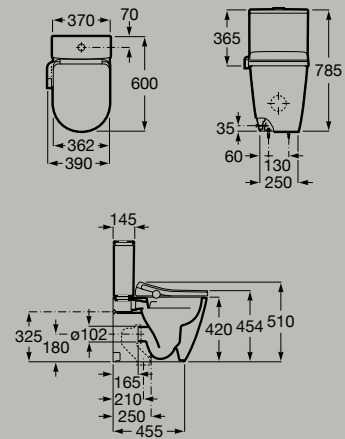

Unified Water Label **3,38 L**

Rear Wash with Airtech	Front Wash	Coanda Effect	Roca Rimless®	Roca Connect	UV Light	Soft Close	Extra Height	Dual flush

In-Wash® Ona close-coupled

Close-coupled smart toilet with dual flush 4.5/3 litre and dual outlet. Includes Roca Rimless®, seat and cover with washing and drying function. Needs power supply.

A803151S01

With heated seat and adjustable temperature

A80315HS01