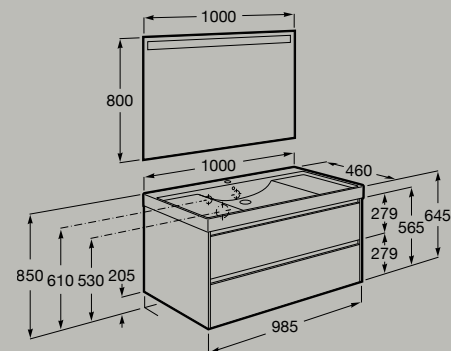

Soft Close

Led Light

Fineceramic®

1000 x 460 mm

Unik - base unit with two drawers and Fineceramic® basin
A851693...

Pack - base unit with two drawers, Fineceramic® basin and Eidos LED mirror
A851709...