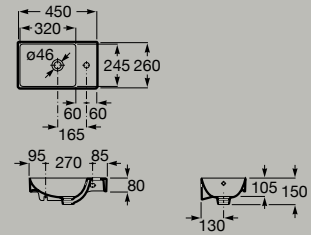

Basins

Compact Fineceramic®
wall-hung basin
450 x 260 mm
A327681..0

Fineceramic®

Compact Fineceramic®
wall-hung basin
400 x 320 mm
A32768D..0

Fineceramic®