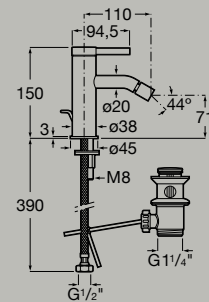

Built-in basin mixer.
Pop-up waste not included
A5A459E..0

Built-in body required
A5E3501..0

Unified Water Label **5 l/min**

Bidet mixer with pop-up waste
and flexible supply hoses
A5A609E..0

Unified Water Label **8 l/min**

Bidet mixer with smooth body and
flexible supply hoses
A5A629E..0

Unified Water Label **8 l/min**

Wall-mounted bath-shower
mixer with automatic diverter
A5A029E..0

Dimensions in mm. Replace (..) in the product reference with the code of the chosen finish:

● CO Chrome   ● NB Matt Black   ● BO Matt White   Everlux finishes: ● CN Titanium Black   ● RG Rose Gold   ● SM Stainless Steel Finish   ● VA Brushed Brass