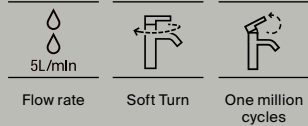

Unified Water Label **5 l/min**

Bidet mixer with pop-up waste
and flexible supply hoses
A5A609E..0