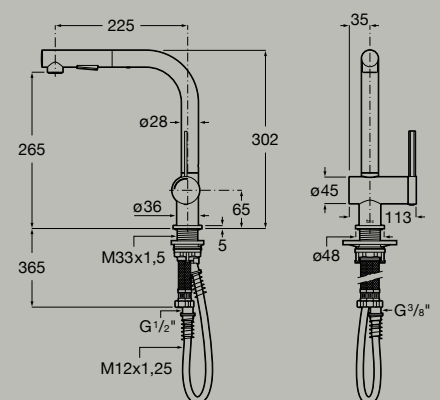

Kitchen sink mixer with swivel and retractable 2-function pull-out spout and flexible supply hoses  
**A5A851F..O**

Cold Start    Soft Turn    One million cycles

Dimensions in mm. Replace (..) in the product reference with the code of the chosen finish: