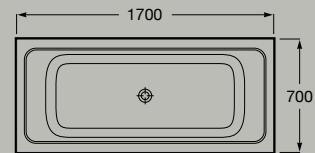

Rectangular Stonex® drop-in bath.
Double-ended bath.

1700 x 700 mm

A248631..0

*Includes click-clack drain, trap and
integrated overflow.*