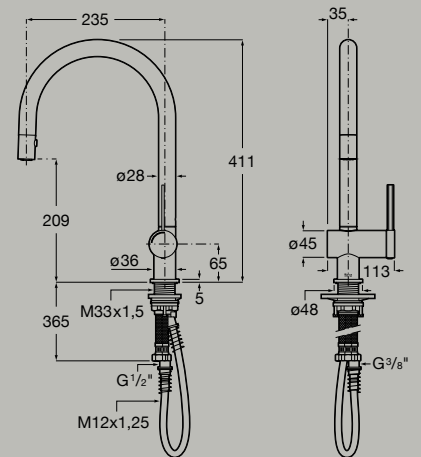

Kitchen sink mixer with swivel and retractable 2-function pull-down spout and flexible supply hoses
A5A811F..O

Cold Start   Soft Turn   One million cycles