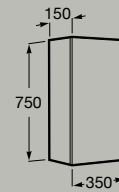

Dimensions in mm. Replace (...) in the product reference with the code of the chosen finish:

● 509 Matt White ● 510 Sand Grey ● 513 Matt Green ● 512 Light Oak ● 511 Dark Elm