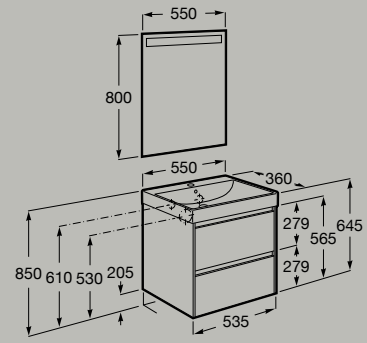

550 x 360 mm

Unik - Compact base unit with two drawers and Fineceramic® basin
A851683...

Pack - Compact base unit with two drawers, Fineceramic® basin and Eidos LED mirror
A851699...

Soft Close Fineceramic® Led Light

600 x 360 mm

Unik - Compact base unit with two drawers and Fineceramic® basin
A851684...

Pack - Compact base unit with two drawers, Fineceramic® basin and Eidos LED mirror
A851700...