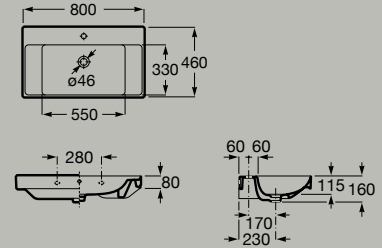

Wall-hung Fineceramic®  
 asymmetric left hand basin  
 800 x 460 mm  
 Sink on left hand  
**A327689..0**

Fineceramic®

Wall-hung Fineceramic® basin  
 800 x 460 mm  
**A32768H..0**

*Optional*  
 Pedestal  
**A337470..0**  
 Semi-pedestal  
**A337471..0**