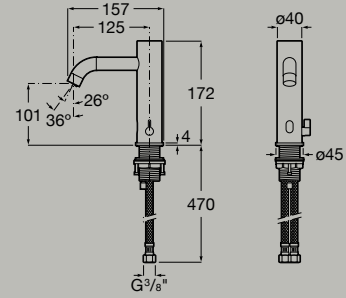

Electronic basin mixer (DC) with flexible supply hoses. M-Size.
A5A539EC00

Powered by four 1.5V LR6 (AA) alkaline batteries (not included)

Electronic basin mixer (AC) with flexible supply hoses. M-Size.
A5A559EC00

Mains operated at 230V.
Includes power source

Unified Water Label 5 l/min

Electronic basin faucet (one water). With flexible supply hoses. M-Size
A5A569EC00

Powered by 4 1,5 V LR6 (AA) batteries.
Batteries not included.