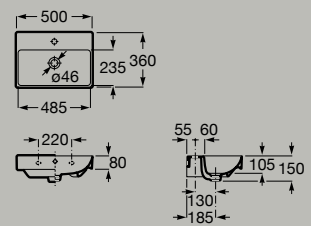

*Optional*  
Small semi-pedestal  
**A337782..0**

Fineceramic®

Compact Fineceramic®  
wall-hung basin  
500 x 360 mm  
**A32768E..0**

*Optional*  
Small semi-pedestal  
**A337782..0**

Fineceramic®

Compact Fineceramic®  
wall-hung basin  
550 x 360 mm  
**A327683..0**