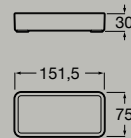

## Basin complements

Tray  
350 X 158 mm  
**A817670..0**

*Compatible with 460 mm width basins*

Container  
151,5 X 75 mm  
**A817671..0**

Tumbler  
105 x 77,5 mm  
**A817672..0**

Soap dispenser  
53 x 73 mm  
**A817673..0**