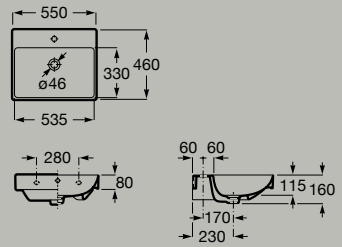

Wall-hung Fineceramic® basin
600 x 460 mm
A327686..0

Optional
Pedestal
A337470..0
Semi-pedestal
A337471..0

Fineceramic®