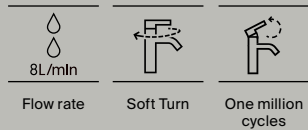

Unified Water Label **8 l/min**

Wall-mounted bath-shower
mixer with automatic diverter
A5A029E..0