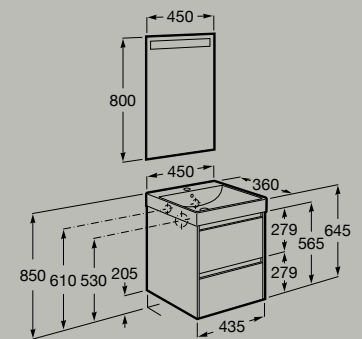

450 x 360 mm

Unik - Compact base unit with two drawers and Fineceramic® basin

**A851681...**

Pack - Compact base unit with two drawers, Fineceramic® basin and Eidos LED mirror

**A851697...**

500 x 360 mm

Unik (compact base unit with two drawers and basin)