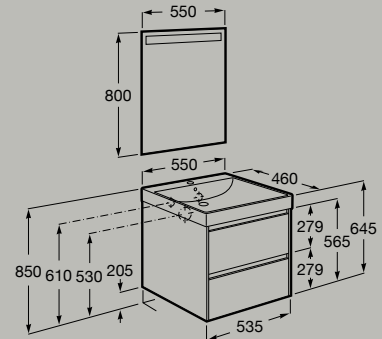

550 x 360 mm

Unik - Compact base unit with two drawers and Fineceramic® basin
A851683...

Pack - Compact base unit with two drawers, Fineceramic® basin and Eidos LED mirror
A851699...

Soft Close Fineceramic® Led Light

600 x 360 mm

Unik - Compact base unit with two drawers and Fineceramic® basin
A851684...

Pack - Compact base unit with two drawers, Fineceramic® basin and Eidos LED mirror
A851700...

Soft Close Fineceramic® Led Light

550 x 460 mm

Unik - base unit with two drawers and Fineceramic® basin
A851687...

Pack - base unit with two drawers, Fineceramic® basin and Eidos LED mirror
A851703...

Soft Close Fineceramic® Led Light

600 x 460 mm

Unik - base unit with two drawers and Fineceramic® basin
A851688...

Pack - base unit with two drawers, Fineceramic® basin and Eidos LED mirror
A851704...

Soft Close Fineceramic® Led Light

Dimensions in mm. Replace (...) in the product reference with the code of the chosen finish:

● 509 Matt White ● 510 Sand Grey ● 513 Matt Green ● 512 Light Oak ● 511 Dark Elm