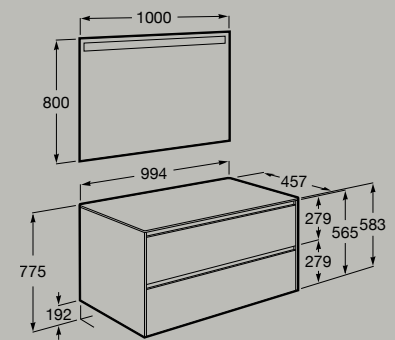

Soft Close

Led Light

Basin not included

1000 x 460 mm

Base unit for countertop basin
with two drawers

A851730...

Pack - base unit for countertop basin
with two drawers and Eidos LED mirror

A851718...