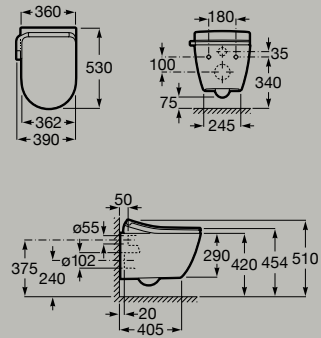

Smart Toilets

In-Wash® Ona wall-hung

Wall-hung smart toilet. Includes Roca Rimless®, seat and cover with washing and drying function. Needs power supply. Duplo WC One Smart installation system (A890078020) recommended.

A803150S01

With heated seat and adjustable temperature

A80315FS01

Unified Water Label **3,38 L**

Rear Wash with Airtech	Front Wash	Coanda Effect	Roca Rimless®	Roca Connect	UV Light	Soft Close	Hidden Fixing

In-Wash® Ona back to wall compact close-coupled

Back to wall compact close-coupled smart toilet with dual flush 4,5/3 litre and dual outlet. Includes Roca Rimless®, seat and cover with washing and drying function. Needs power supply

A803461S01