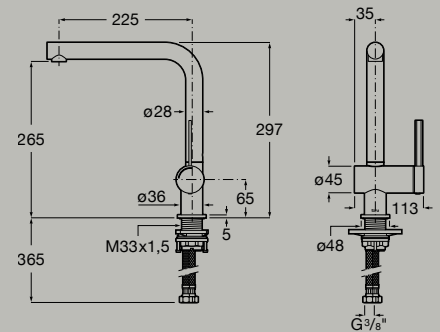

 C0 Chrome  NB Matt Black  B0 Matt White

Kitchen mixer with swivel spout and flexible supply hoses  
**A5A841F..O**

Cold Start    Soft Turn    One million cycles

Kitchen mixer with swivel spout and flexible supply hoses  
**A5A831F..O**