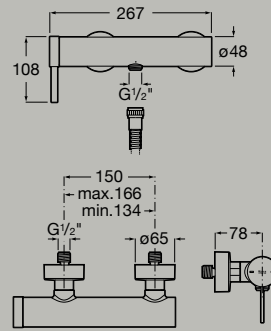

Wall-mounted shower mixer
A5A219E..0

Soft Turn

One million cycles