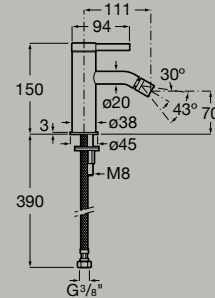

Unified Water Label **5 l/min**

Bidet mixer with pop-up waste  
and flexible supply hoses  
**A5A609E..0**

Unified Water Label **8 l/min**

Bidet mixer with smooth body and  
flexible supply hoses  
**A5A629E..0**