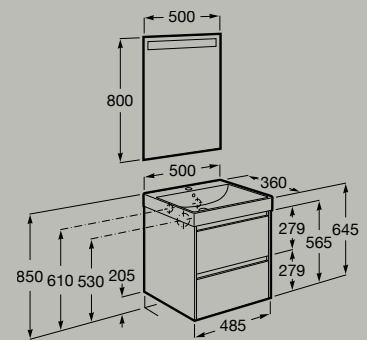

Dimensions in mm. Replace (...) in the product reference with the code of the chosen finish:

● 509 Matt White ● 510 Sand Grey ● 513 Matt Green ● 512 Light Oak ● 511 Dark Elm