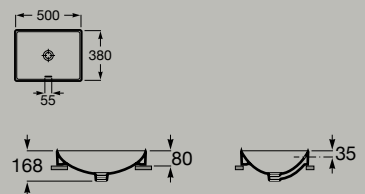

Fineceramic®

Dimensions in mm. Pedestal and semi-pedestal are not available in Supraglaze® finish. Replace (..) in the product reference with the code of the chosen finish:

● 00 White ● 62 Matt White ● S0 Supraglaze® ● 08 Matt Black