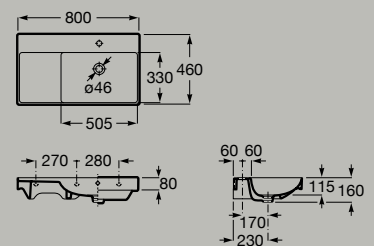

Dimensions in mm. Pedestal and semi-pedestal are not available in Supraglaze® finish. Replace (..) in the product reference with the code of the chosen finish:

● 00 White ● 62 Matt White ● S0 Supraglaze® ● 08 Matt Black