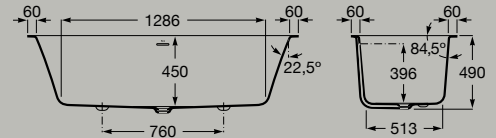

Rectangular Stonex® drop-in bath.
Double-ended bath.

1700 x 700 mm

A248631..0

*Includes click-clack drain, trap and
integrated overflow.*