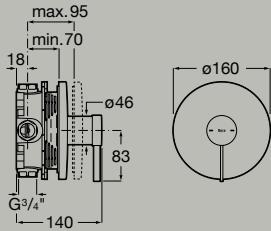

Built-in shower mixer (1 way)
A5A2B9E..0

RocaBox required
A525869403

Soft Turn

One million cycles

Dimensions in mm. Replace (..) in the product reference with the code of the chosen finish:

C0 Chrome
 NB Matt Black
 B0 Matt White
Everlux finishes: CN Titanium Black
 RG Rose Gold
 SM Stainless Steel Finish
 VA Brushed Brass