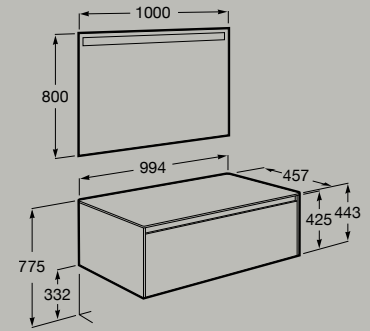

1000 x 460 mm

Base unit for countertop basin
with one drawer

A851726...

Pack - base unit for countertop basin
with one drawer and Eidos LED mirror

A851714...