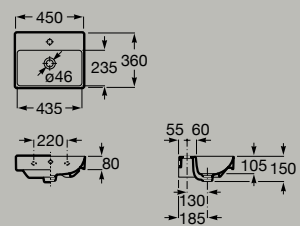

Compact Fineceramic®
wall-hung basin
500 x 360 mm
A32768E..0

Optional
Small semi-pedestal
A337782..0

Fineceramic®