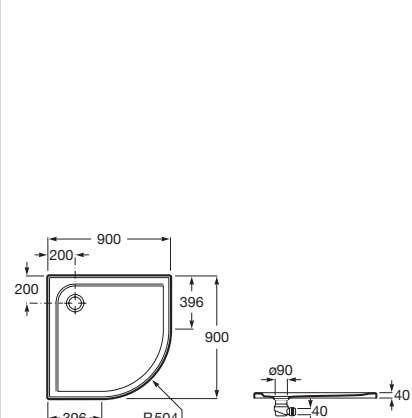

Ref. A276303000 1000 x 1000 x 40 mm

800 mm width

Ref. A276166000 1800 x 800 x 40 mm

Ref. A276302000 1400 x 800 x 40 mm

Ref. A276182000 1200 x 800 x 40 mm

Ref. A276186000 1000 x 800 x 40 mm

750 mm width

Ref. A276168000 1700 x 750 x 40 mm

Ref. A276172000 1600 x 750 x 40 mm

Ref. A276176000 1500 x 750 x 40 mm

Ref. A276208000 1200 x 750 x 40 mm

Ref. A276190000 900 x 750 x 40 mm

700 mm width

Ref. A276170000 1700 x 700 x 40 mm

Ref. A276174000 1600 x 700 x 40 mm

Ref. A276178000 1500 x 700 x 40 mm

Ref. A276180000 1400 x 700 x 40 mm

Ref. A276184000 1200 x 700 x 40 mm

Ref. A276188000 1000 x 700 x 40 mm

Ref. A276192000 900 x 700 x 40 mm

Neo-Daiquiri Round

Acrylic shower tray, with antislip base, extraslim and with high-capacity drain.

800 mm width

Ref. A276304..0 900 x 900 mm

Find all the products,
images, videos, ideas,
manuals, points of sale...
at **www.roca.com**

Roca Sanitario, S.A.
Avda. Diagonal, 513
08029 Barcelona - Spain
Telephone +34 93 366 1200
www.roca.es