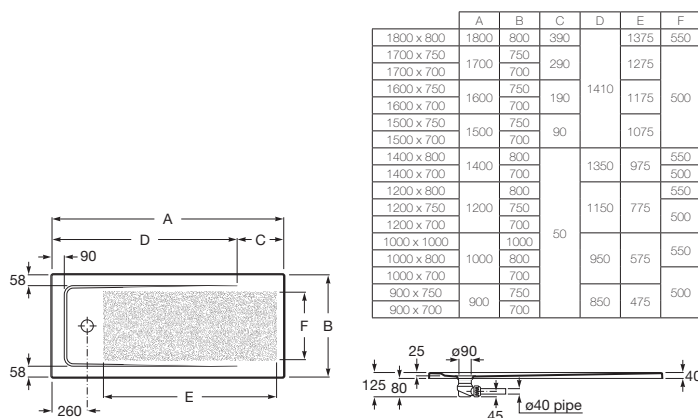

Ref. A276303000 1000 x 1000 x 40 mm

800 mm width

Ref. A276166000 1800 x 800 x 40 mm

Ref. A276302000 1400 x 800 x 40 mm

Ref. A276182000 1200 x 800 x 40 mm

Ref. A276186000 1000 x 800 x 40 mm

750 mm width

Ref. A276168000 1700 x 750 x 40 mm

Ref. A276172000 1600 x 750 x 40 mm

Ref. A276176000 1500 x 750 x 40 mm

Ref. A276208000 1200 x 750 x 40 mm

Ref. A276190000 900 x 750 x 40 mm

700 mm width

Ref. A276170000 1700 x 700 x 40 mm

Ref. A276174000 1600 x 700 x 40 mm

Ref. A276178000 1500 x 700 x 40 mm

Ref. A276180000 1400 x 700 x 40 mm

Ref. A276184000 1200 x 700 x 40 mm

Ref. A276188000 1000 x 700 x 40 mm

Ref. A276192000 900 x 700 x 40 mm

Neo-Daiquiri Round

Acrylic shower tray, with antislip base, extraslim and with high-capacity drain.

800 mm width

Ref. A276304..0 900 x 900 mm

Find all the products,
images, videos, ideas,
manuals, points of sale...
at **www.roca.com**

Roca Sanitario, S.A.
Avda. Diagonal, 513
08029 Barcelona - Spain
Telephone +34 93 366 1200
www.roca.es