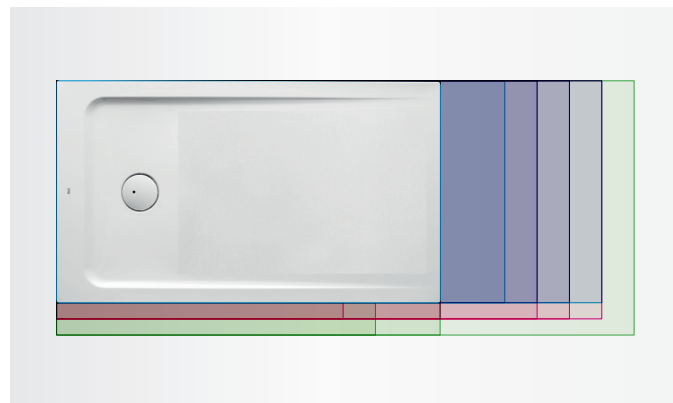

Unbeatable safety
in your shower

Neo Daiquiri

Contemporary design

Roca presents the new acrylic **Neo Daiquiri** shower trays range.

Its design re-defines the great format to adapt to the current trends, reducing its height and widening dimensions, thus offering a greater variety of sizes fulfilling all possible needs.

Wide range

Its wide range guarantees the perfect solution for any need in the bathroom space, with 15 formats of sizes within 3 width sizes (700, 750 and 800 mm) and 8 long sizes (900, 1000, 1200, 1400, 1500, 1600, 1700 and 1800 mm).

Neo Daiquiri range

	900	1000	1200	1400	1500	1600	1700	1800
700								
750								
800								
1000								

Finishes

Details of **Neo Daiquiri** shower trays have been closely cared of, drains are presented in white color to achieve a total integration with the shower tray.

Installation options

Neo Daiquiri offers the possibility of floor levelled installation, widening the options at the time of planning the bathroom space.

Besides, its height of just 40 mm guarantees an easy access to the shower area.