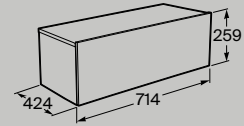

800 mm
Auxiliary unit with one drawer
A817088...