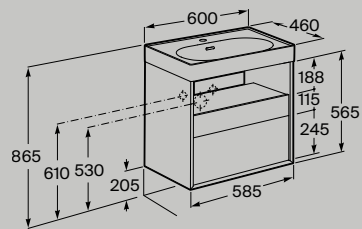

Dimensions in mm.

● 00 White ● 62 Matt White ● 08 Matt Black

Furniture

550 mm

Base unit with two drawers and open shelf for basin
A858105...

600 mm

Base unit with two drawers and open shelf for basin
A858106...

800 mm

Base unit with two drawers and open shelf for basin
A858107...

Compatible with centered or asymmetric basin

1000 mm

Base unit with two drawers and open shelf for basin
A858108...

1200 mm

Base unit with two drawers and open shelf for two basins
A858109...