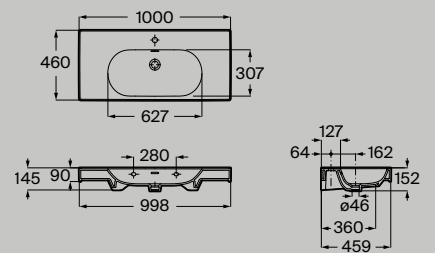

Double wall-hung Fineceramic® basin
1200 x 460 mm
A327747..0

Fineceramic®