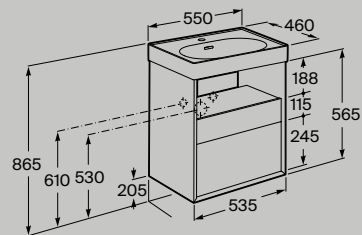

Dimensions in mm.

● 00 White ● 62 Matt White ● 08 Matt Black

Furniture

550 mm

Base unit with two drawers and open shelf for basin
A858105...

600 mm

Base unit with two drawers and open shelf for basin
A858106...