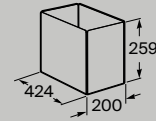

200 mm
Auxiliary metal box
A817089...