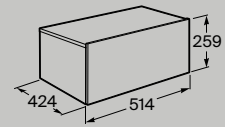

600 mm
Auxiliary unit with one drawer
A817087...