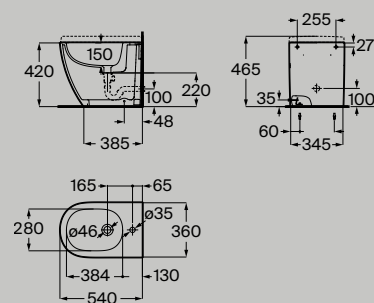

Bidets

Wall-hung bidet
A357745..0
 Soft-closing bidet lid
A806F92..1

Back-to-wall bidet
A357747..0
 Soft-closing bidet lid
A806F92..1

Dimensions in mm. Replace (...) in the product reference with the code of the chosen finish: