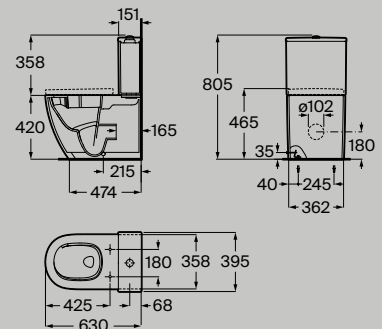

Roca Rimless® Vortex	Soft close	Dual flush	Dual flush	Installation Systems	Compatible with Multiclean®

Back-to-wall close-coupled Roca Rimless® Vortex WC with dual outlet
A342747..0
Dual flush 4.5/3L WC cistern with lid, adjustable to 4/2L, with bottom inlet
A341742..0
Soft-closing WC seat and cover
A801F92..1