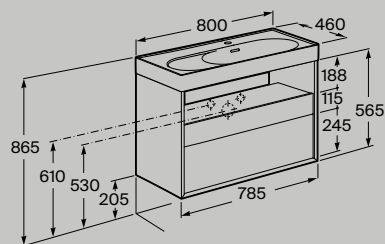

Dimensions in mm.

● 00 White ● 62 Matt White ● 08 Matt Black

Furniture

550 mm

Base unit with two drawers and open shelf for basin
A858105...

600 mm

Base unit with two drawers and open shelf for basin
A858106...

800 mm

Base unit with two drawers and open shelf for basin
A858107...

Compatible with centered or asymmetric basin

1000 mm

Base unit with two drawers and open shelf for basin
A858108...

1200 mm

Base unit with two drawers and open shelf for two basins
A858109...