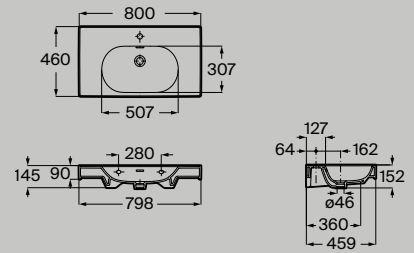

Fineceramic®

Dimensions in mm.

● 00 White ● 62 Matt White ● 08 Matt Black

Wall-hung Fineceramic® basin
800 x 460 mm
A327745..0

Optional

Pedestal
A337470..0
Semi-pedestal
A337471..0

Fineceramic®

Wall-hung Fineceramic® basin
1000 x 460 mm
A327746..0