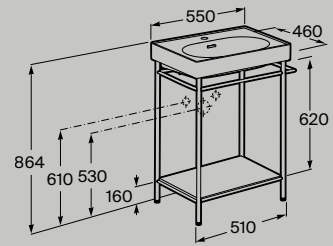

Internal
organiser

Space saving
syphon

Dimensions in mm.

● 509 Matt White

Basin not included

550 mm

Floorstanding metal structure for basin with shelf and towel holder
A858110...

600 mm