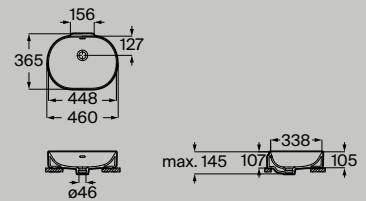

Fineceramic®

Dimensions in mm.

● 00 White ● 62 Matt White ● 08 Matt Black

Wall-hung Fineceramic® basin
800 x 460 mm
A327745..0

Optional

Pedestal
A337470..0
Semi-pedestal
A337471..0

Fineceramic®

Wall-hung Fineceramic® basin
1000 x 460 mm
A327746..0

Optional

Pedestal
A337470..0
Semi-pedestal
A337471..0

Fineceramic®

Double wall-hung Fineceramic® basin
1200 x 460 mm
A327747..0

Fineceramic®

Over countertop Fineceramic® basin
460 x 365 mm
A327748..0

Fineceramic®

Dimensions in mm.

● 00 White ● 62 Matt White ● 08 Matt Black

Furniture

550 mm

Base unit with two drawers and open shelf for basin
A858105...

600 mm

Base unit with two drawers and open shelf for basin
A858106...