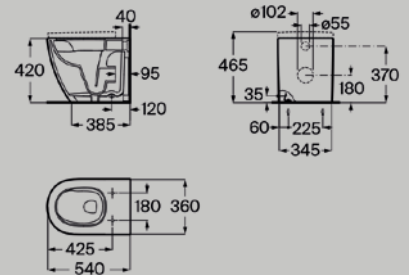

Roca Rimless® Vortex	Soft close	Dual flush	Dual flush	Hidden fixations	Installation Systems	Compatible with Multiclean®

Back to wall single floorstanding Roca Rimless® Vortex WC with dual outlet
A347747..0
Soft-closing WC seat and cover
A801F92..1