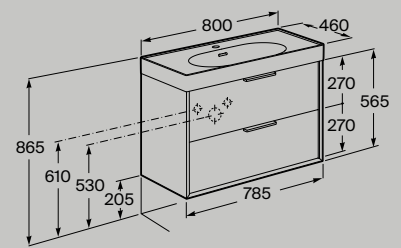

Soft Close

Internal
organiser

Space saving
syphon

800 mm

Base unit with two drawers
for basin
A858102509