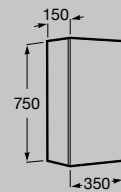

800 mm
 Auxiliary unit with one drawer
A817088...

200 mm
 Auxiliary metal box
A817089...

400 mm
 Auxiliary metal box
A817090...

750 x 350 mm
 Delta top unit with one door
A857637...

Soft Close

Reversible

Adjustable
Shelves