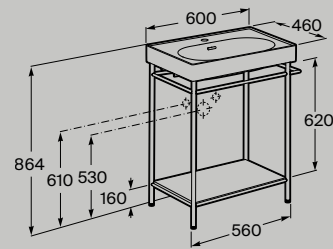

600 mm

Floorstanding metal structure for basin with shelf and towel holder
A858111...