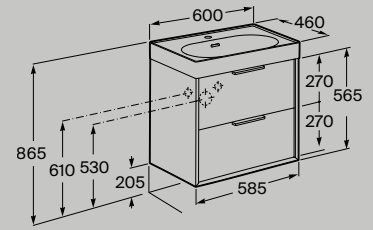

550 mm

Base unit with two drawers
for basin
A858100509

Soft Close

Internal
organiser

Space saving
syphon

600 mm

Base unit with two drawers
for basin
A858101509

Soft Close