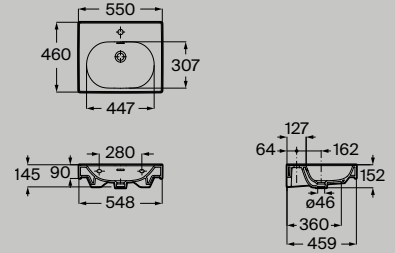

Optional
Pedestal **A337470..0**
Semi-pedestal **A337471..0**

Fineceramic®

Wall-hung Fineceramic® basin
600 x 460 mm
A327742..0