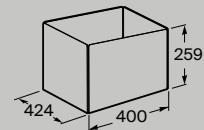

400 mm
Auxiliary metal box
A817090...