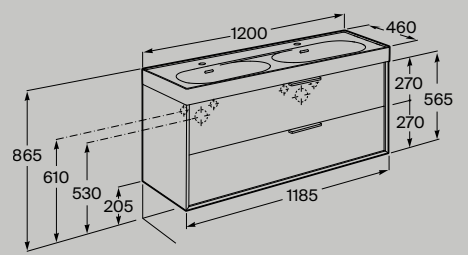

1000 mm

Base unit with two drawers
for basin
A858103509

Soft Close

Internal
organiser

Space saving
syphon

1200 mm

Base unit with two drawers
for two basins
A858104509

Soft Close

Internal
organiser

Space saving
syphon

Dimensions in mm.

● 509 Matt White

Basin not included

550 mm

Floorstanding metal structure for basin with shelf and towel holder
A858110...

600 mm