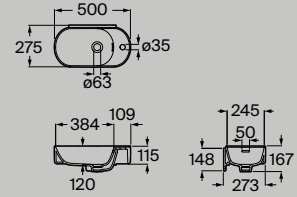

Deck-mounted bidet mixer

● C0 Chrome ● NB Matt Black ● CN Everlux Titanium Black ● RG Everlux Rose Gold

Technical Information

Basins

Compact asymmetric wall-hung
Fineceramic® basin
500 x 275 mm
A327740..0