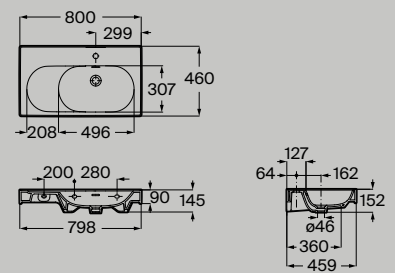

Compact Basin Fineceramic®

Wall-hung Fineceramic® basin
550 x 460 mm
A327741..0

Optional
Pedestal **A337470..0**
Semi-pedestal **A337471..0**

Fineceramic®

Wall-hung Fineceramic® basin
600 x 460 mm
A327742..0

Optional
Pedestal **A337470..0**
Semi-pedestal **A337471..0**

Fineceramic®

Asymmetric wall-hung left-hand
Fineceramic® basin
800 x 460 mm
A327743..0

Fineceramic®

Asymmetric wall-hung right-hand
Fineceramic® basin
800 x 460 mm
A327744..0

Fineceramic®

Dimensions in mm.

● 00 White ● 62 Matt White ● 08 Matt Black

Wall-hung Fineceramic® basin
800 x 460 mm
A327745..0

Optional

Pedestal
A337470..0
Semi-pedestal
A337471..0

Fineceramic®

Wall-hung Fineceramic® basin
1000 x 460 mm
A327746..0