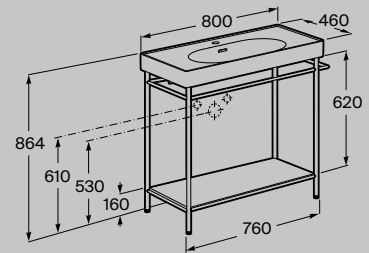

800 mm

Floorstanding metal structure for basin with shelf and towel holder
A858112...