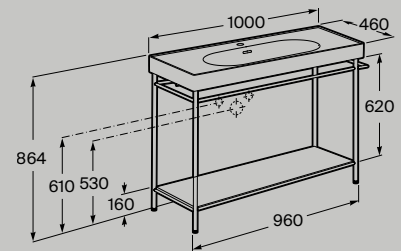

Internal
organiser

Space saving
syphon

Dimensions in mm.

● 509 Matt White

Basin not included

550 mm

Floorstanding metal structure for basin with shelf and towel holder
A858110...

600 mm

Floorstanding metal structure for basin with shelf and towel holder
A858111...

800 mm

Floorstanding metal structure for basin with shelf and towel holder
A858112...

1000 mm

Floorstanding metal structure for basin with shelf and towel holder
A858113...