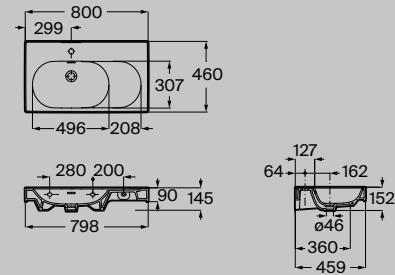

Fineceramic®

Asymmetric wall-hung right-hand
Fineceramic® basin
800 x 460 mm
A327744..0