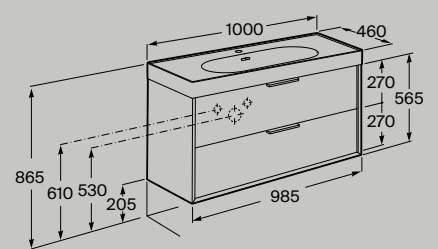

Internal
organiser

Space saving
syphon

800 mm

Base unit with two drawers
for basin
A858102509

Soft Close

Internal
organiser

Space saving
syphon

Compatible with centered or asymmetric basin

1000 mm

Base unit with two drawers
for basin
A858103509

Soft Close

Internal
organiser

Space saving
syphon

1200 mm

Base unit with two drawers
for two basins
A858104509

Soft Close