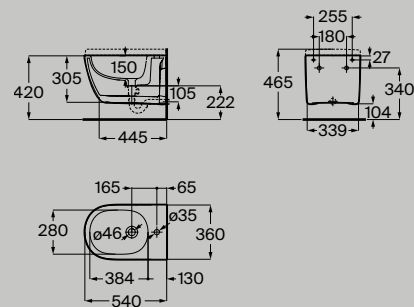

Bidets

Wall-hung bidet
A357745..0
 Soft-closing bidet lid
A806F92..1

Back-to-wall bidet
A357747..0
 Soft-closing bidet lid
A806F92..1

Dimensions in mm. Replace (...) in the product reference with the code of the chosen finish: