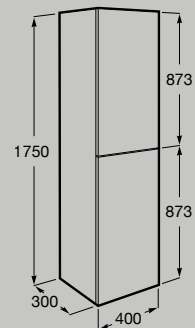

800 mm
 Auxiliary unit with one drawer
A817088...

200 mm
 Auxiliary metal box
A817089...

400 mm
 Auxiliary metal box
A817090...

750 x 350 mm
 Delta top unit with one door
A857637...

Soft Close

Reversible

Adjustable
Shelves

1500 x 350 mm
 Delta column unit with two doors
A857635...

Soft Close

Reversible

Adjustable
Shelves

Dimensions in mm. Replace (...) in the product reference with the code of the chosen finish:

● 509 Matt White ● 601 Light Birch ● 602 Alder ● 603 Ebony