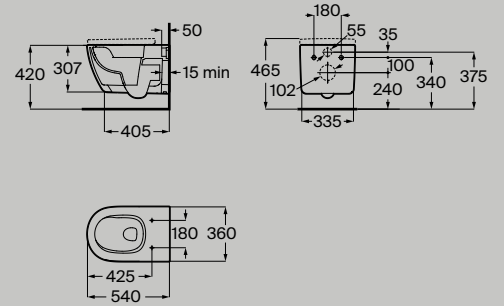

Toilets

Wall-hung Roca Rimless® Vortex WC
A346747..0
Soft-closing WC seat and cover
A801F92..1

Roca Rimless® Vortex	Soft close	Dual flush	Dual flush	Hidden fixations	Installation Systems	Compatible with Multiclean®

Back to wall single floorstanding Roca Rimless® Vortex WC with dual outlet
A347747..0
Soft-closing WC seat and cover
A801F92..1