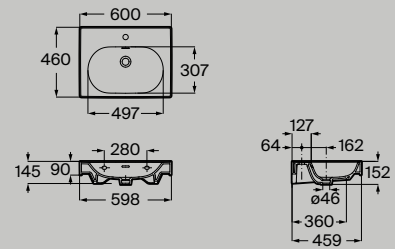

Compact Basin Fineceramic®

Wall-hung Fineceramic® basin
550 x 460 mm
A327741..0

Optional
Pedestal **A337470..0**
Semi-pedestal **A337471..0**

Fineceramic®

Wall-hung Fineceramic® basin
600 x 460 mm
A327742..0