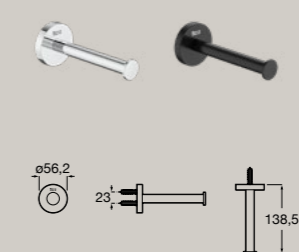

Spare toilet roll holder
A817584..0