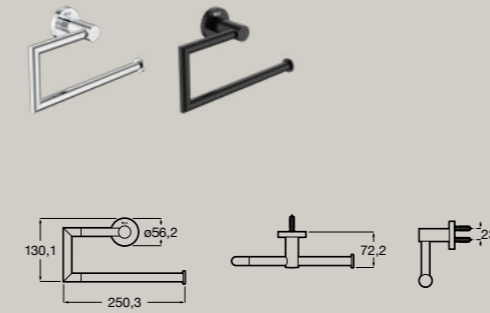

High performance

Accessories such as towel racks, shelves and robe hooks can handle up to five kilograms of weight.

Simple installation

All wall accessories come with a complete installation kit, making setup a breeze.

Hotels Round

Robe hook
A817570..0

Double robe hook
A817571..0

Triple robe hook
A817572..0

Towel rail
A817573..0 750 mm
A817574..0 600 mm
A817575..0 450 mm
A817576..0 300 mm

Double towel rail
A817577..0

Double swivel towel rail
A817578..0

● CO Chrome ● C4 Matt Black

Hotels Round

Towel ring
A817579..0

Toilet roll holder with cover
A817581..0

Double toilet roll holder
A817583..0

● CO Chrome ● C4 Matt Black

Towel rack
A817580..0

Toilet roll holder without cover
A817582..0