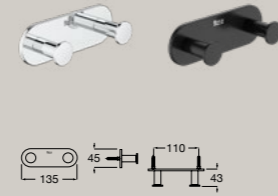

High performance

Accessories such as towel racks, shelves and robe hooks can handle up to five kilograms of weight.

Simple installation

All wall accessories come with a complete installation kit, making setup a breeze.

Hotels Round

Robe hook
A817570..0

Double robe hook
A817571..0

Triple robe hook
A817572..0

Towel rail
A817573..0 750 mm
A817574..0 600 mm
A817575..0 450 mm
A817576..0 300 mm

Double towel rail
A817577..0

Double swivel towel rail
A817578..0