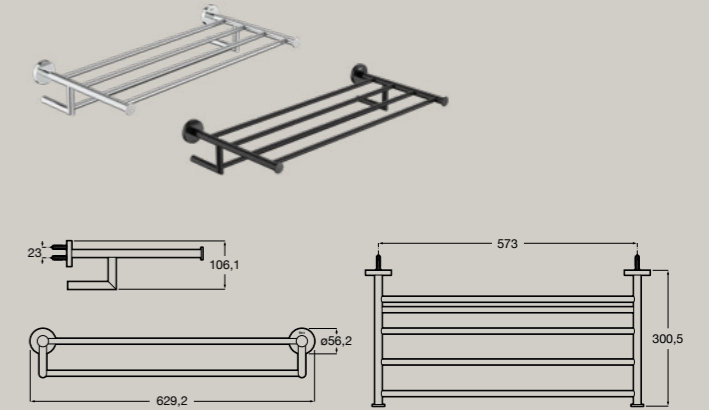

● CO Chrome ● C4 Matt Black

Towel rack
A817580..0