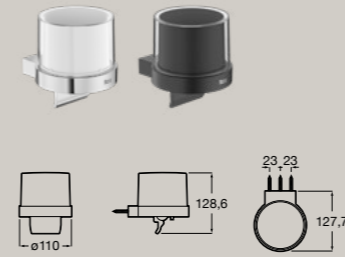

Toilet brush with toilet roll holder
A817588..0

Wall-mounted soap dispenser
A817596..0

Hotels Round

Wall-mounted soap dispenser with lever
A817590..0

Wall-mounted tumbler
A817595..0

Wall-mounted soap dish
A817591..0

● CO Chrome ● C4 Matt Black

Countertop tumbler
A817594..0

Countertop soap dish
A817597..0

Shelf
A817592..0 600 mm
A817593..0 450 mm

Robe hook
A817601..0

Double robe hook
A817602..0

Triple robe hook
A817603..0