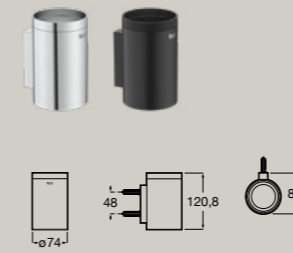

Toilet brush with toilet roll holder
A817588..0

Wall-mounted soap dispenser
A817596..0

Hotels Round

Wall-mounted soap dispenser with lever
A817590..0

Wall-mounted tumbler
A817595..0

Wall-mounted soap dish
A817591..0

● CO Chrome ● C4 Matt Black

Countertop tumbler
A817594..0

Countertop soap dish
A817597..0

Shelf
A817592..0 600 mm
A817593..0 450 mm

Robe hook
A817601..0

Double robe hook
A817602..0

Triple robe hook
A817603..0