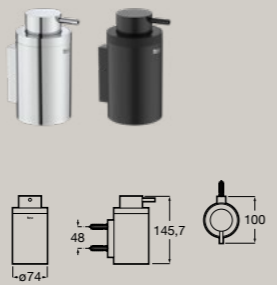

Wall-mounted soap dispenser
A817596..0