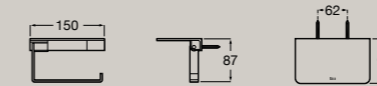

Toilet roll holder with cover
A817612..0