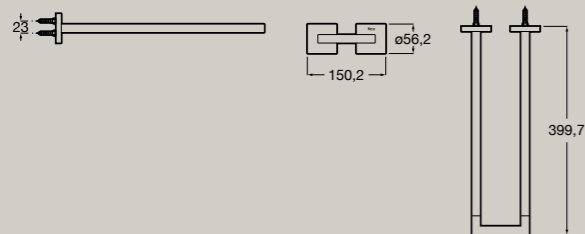

● CO Chrome ● C4 Matt Black

Countertop tumbler
A817594..0

Countertop soap dish
A817597..0

Shelf
A817592..0 600 mm
A817593..0 450 mm

Robe hook
A817601..0

Double robe hook
A817602..0

Triple robe hook
A817603..0

Towel rail
A817604..0 750 mm
A817605..0 600 mm
A817606..0 450 mm
A817607..0 300 mm

Double towel rail
A817608..0

Double swivel towel rail
A817609..0

● CO Chrome ● C4 Matt Black

Towel ring
A817610..0

Towel rack
A817611..0