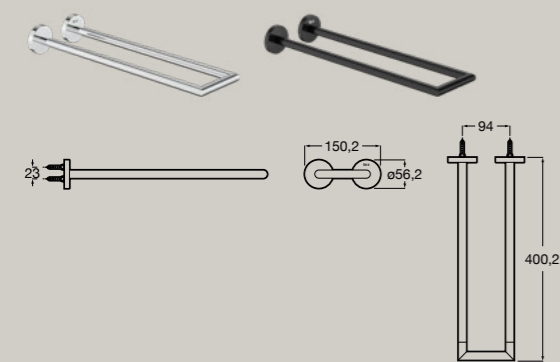

High performance

Accessories such as towel racks, shelves and robe hooks can handle up to five kilograms of weight.

Simple installation

All wall accessories come with a complete installation kit, making setup a breeze.

Hotels Round

Robe hook
A817570..0

Double robe hook
A817571..0

Triple robe hook
A817572..0

Towel rail
A817573..0 750 mm
A817574..0 600 mm
A817575..0 450 mm
A817576..0 300 mm

Double towel rail
A817577..0

Double swivel towel rail
A817578..0