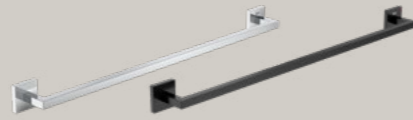

Towel rail
A817604..0 750 mm
A817605..0 600 mm
A817606..0 450 mm
A817607..0 300 mm

Double towel rail
A817608..0

Double swivel towel rail
A817609..0

● CO Chrome ● C4 Matt Black

Towel ring
A817610..0

Towel rack
A817611..0