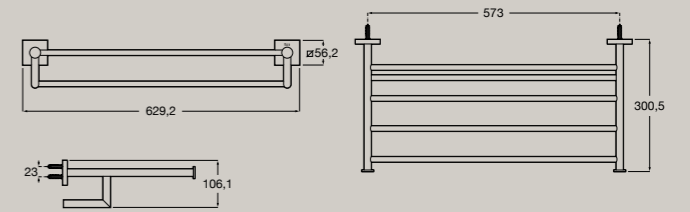

Towel rail
A817604..0 750 mm
A817605..0 600 mm
A817606..0 450 mm
A817607..0 300 mm

Double towel rail
A817608..0

Double swivel towel rail
A817609..0

● CO Chrome ● C4 Matt Black

Towel ring
A817610..0

Towel rack
A817611..0