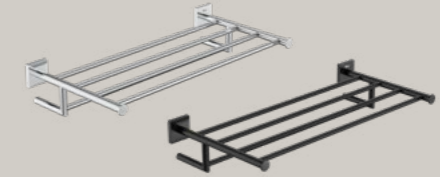

Towel rail
A817604..0 750 mm
A817605..0 600 mm
A817606..0 450 mm
A817607..0 300 mm

Double towel rail
A817608..0

Double swivel towel rail
A817609..0

● CO Chrome ● C4 Matt Black

Towel ring
A817610..0

Towel rack
A817611..0