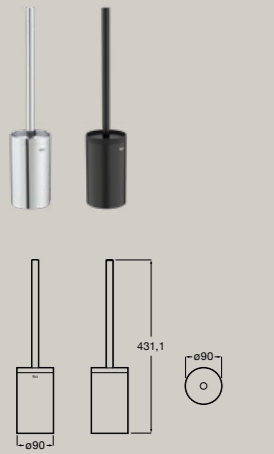

Spare toilet roll holder
A817584..0

Hotels Round

Spare double toilet roll holder
A817585..0

Floor standing toilet brush holder
A817586..0

Countertop soap dispenser
A817589..0

● CO Chrome ● C4 Matt Black

Wall-mounted toilet brush holder
A817587..0