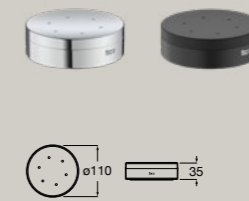

Countertop soap dish
A817597..0