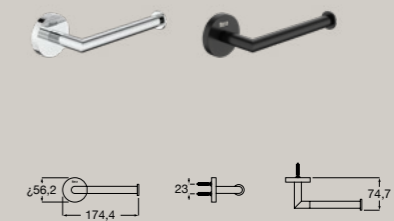

Hotels Round

Robe hook
A817570..0

Double robe hook
A817571..0

Triple robe hook
A817572..0

Towel rail
A817573..0 750 mm
A817574..0 600 mm
A817575..0 450 mm
A817576..0 300 mm

Double towel rail
A817577..0

Double swivel towel rail
A817578..0

● CO Chrome ● C4 Matt Black

Hotels Round

Towel ring
A817579..0

Toilet roll holder with cover
A817581..0

Double toilet roll holder
A817583..0

● CO Chrome ● C4 Matt Black

Towel rack
A817580..0

Toilet roll holder without cover
A817582..0