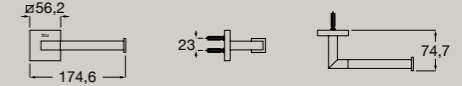

Toilet roll holder without cover
A817613..0