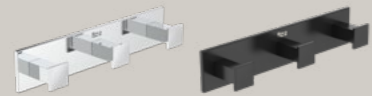

● CO Chrome ● C4 Matt Black

Countertop tumbler
A817594..0

Countertop soap dish
A817597..0

Shelf
A817592..0 600 mm
A817593..0 450 mm

Robe hook
A817601..0

Double robe hook
A817602..0

Triple robe hook
A817603..0