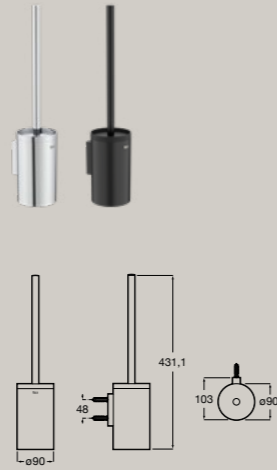

Spare toilet roll holder
A817584..0

Hotels Round

Spare double toilet roll holder
A817585..0

Floor standing toilet brush holder
A817586..0

Countertop soap dispenser
A817589..0

● CO Chrome ● C4 Matt Black

Wall-mounted toilet brush holder
A817587..0