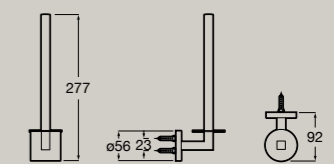

Towel rail
A817604..0 750 mm
A817605..0 600 mm
A817606..0 450 mm
A817607..0 300 mm

Double towel rail
A817608..0

Double swivel towel rail
A817609..0

● CO Chrome ● C4 Matt Black

Towel ring
A817610..0

Towel rack
A817611..0

Toilet roll holder with cover
A817612..0

Toilet roll holder without cover
A817613..0

Double toilet roll holder
A817616..0

Spare toilet roll holder
A817615..0

Spare double toilet roll holder
A817614..0

● CO Chrome ● C4 Matt Black