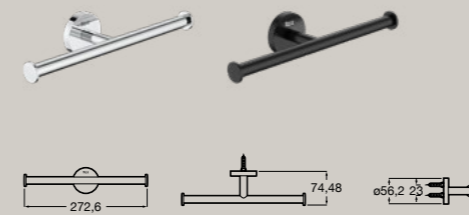

Hotels Round

Robe hook
A817570..0

Double robe hook
A817571..0

Triple robe hook
A817572..0

Towel rail
A817573..0 750 mm
A817574..0 600 mm
A817575..0 450 mm
A817576..0 300 mm

Double towel rail
A817577..0

Double swivel towel rail
A817578..0

● CO Chrome ● C4 Matt Black

Hotels Round

Towel ring
A817579..0

Toilet roll holder with cover
A817581..0

Double toilet roll holder
A817583..0

● CO Chrome ● C4 Matt Black

Towel rack
A817580..0

Toilet roll holder without cover
A817582..0