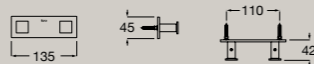

● CO Chrome ● C4 Matt Black

Countertop tumbler
A817594..0

Countertop soap dish
A817597..0

Shelf
A817592..0 600 mm
A817593..0 450 mm

Robe hook
A817601..0

Double robe hook
A817602..0

Triple robe hook
A817603..0

Towel rail
A817604..0 750 mm
A817605..0 600 mm
A817606..0 450 mm
A817607..0 300 mm

Double towel rail
A817608..0

Double swivel towel rail
A817609..0

● CO Chrome ● C4 Matt Black

Towel ring
A817610..0

Towel rack
A817611..0