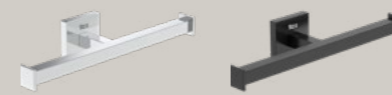

Double toilet roll holder
A817616..0