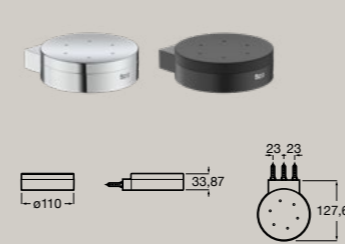

Toilet brush with toilet roll holder
A817588..0

Wall-mounted soap dispenser
A817596..0

Hotels Round

Wall-mounted soap dispenser with lever
A817590..0

Wall-mounted tumbler
A817595..0

Wall-mounted soap dish
A817591..0