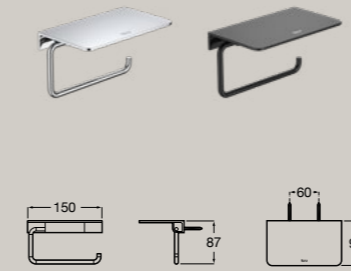

Toilet roll holder with cover
A817581..0