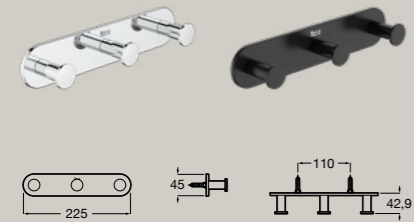

Hotels Round

Robe hook
A817570..0

Double robe hook
A817571..0

Triple robe hook
A817572..0

Towel rail
A817573..0 750 mm
A817574..0 600 mm
A817575..0 450 mm
A817576..0 300 mm

Double towel rail
A817577..0

Double swivel towel rail
A817578..0