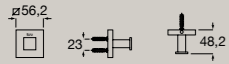

● CO Chrome ● C4 Matt Black

Countertop tumbler
A817594..0

Countertop soap dish
A817597..0

Shelf
A817592..0 600 mm
A817593..0 450 mm

Robe hook
A817601..0

Double robe hook
A817602..0

Triple robe hook
A817603..0

Towel rail
A817604..0 750 mm
A817605..0 600 mm
A817606..0 450 mm
A817607..0 300 mm

Double towel rail
A817608..0

Double swivel towel rail
A817609..0

● CO Chrome ● C4 Matt Black

Towel ring
A817610..0

Towel rack
A817611..0