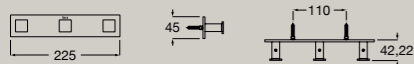

● CO Chrome ● C4 Matt Black

Countertop tumbler
A817594..0

Countertop soap dish
A817597..0

Shelf
A817592..0 600 mm
A817593..0 450 mm

Robe hook
A817601..0

Double robe hook
A817602..0

Triple robe hook
A817603..0

Towel rail
A817604..0 750 mm
A817605..0 600 mm
A817606..0 450 mm
A817607..0 300 mm

Double towel rail
A817608..0

Double swivel towel rail
A817609..0

● CO Chrome ● C4 Matt Black

Towel ring
A817610..0

Towel rack
A817611..0