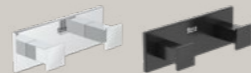

● CO Chrome ● C4 Matt Black

Countertop tumbler
A817594..0

Countertop soap dish
A817597..0

Shelf
A817592..0 600 mm
A817593..0 450 mm

Robe hook
A817601..0

Double robe hook
A817602..0

Triple robe hook
A817603..0