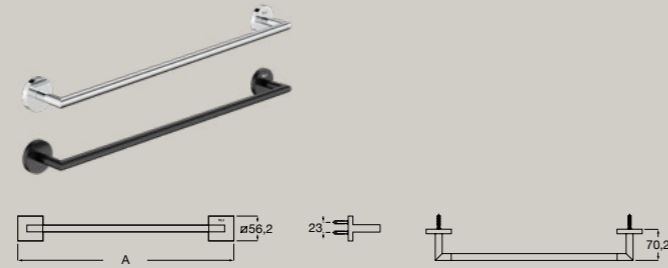

Hotels Round

Robe hook
A817570..0

Double robe hook
A817571..0

Triple robe hook
A817572..0

Towel rail
A817573..0 750 mm
A817574..0 600 mm
A817575..0 450 mm
A817576..0 300 mm

Double towel rail
A817577..0

Double swivel towel rail
A817578..0