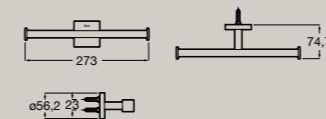

Double toilet roll holder
A817616..0