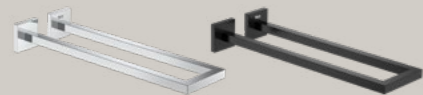

Double towel rail
A817608..0