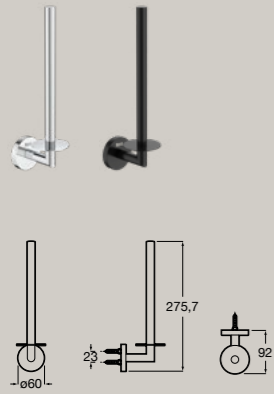

Hotels Round

Robe hook
A817570..0

Double robe hook
A817571..0

Triple robe hook
A817572..0

Towel rail
A817573..0 750 mm
A817574..0 600 mm
A817575..0 450 mm
A817576..0 300 mm

Double towel rail
A817577..0

Double swivel towel rail
A817578..0

● CO Chrome ● C4 Matt Black

Hotels Round

Towel ring
A817579..0

Toilet roll holder with cover
A817581..0

Double toilet roll holder
A817583..0

● CO Chrome ● C4 Matt Black

Towel rack
A817580..0

Toilet roll holder without cover
A817582..0

Spare toilet roll holder
A817584..0

Hotels Round

Spare double toilet roll holder
A817585..0

Floor standing toilet brush holder
A817586..0

Countertop soap dispenser
A817589..0

● CO Chrome ● C4 Matt Black

Wall-mounted toilet brush holder
A817587..0