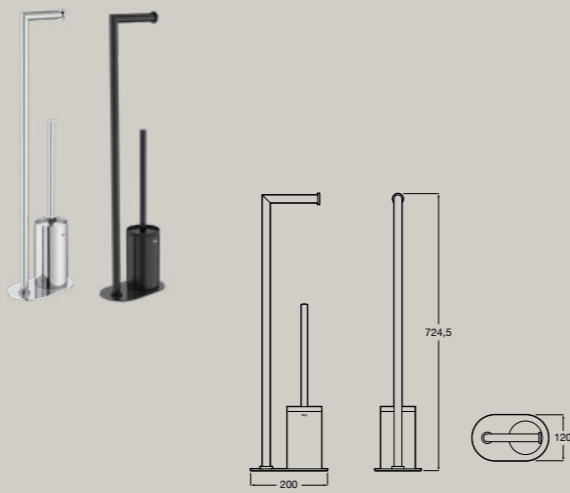

Spare toilet roll holder
A817584..0

Hotels Round

Spare double toilet roll holder
A817585..0

Floor standing toilet brush holder
A817586..0

Countertop soap dispenser
A817589..0

● CO Chrome ● C4 Matt Black

Wall-mounted toilet brush holder
A817587..0

Toilet brush with toilet roll holder
A817588..0

Wall-mounted soap dispenser
A817596..0

Hotels Round

Wall-mounted soap dispenser with lever
A817590..0

Wall-mounted tumbler
A817595..0

Wall-mounted soap dish
A817591..0