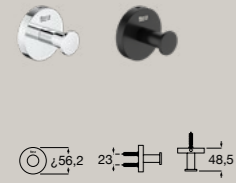

High performance

Accessories such as towel racks, shelves and robe hooks can handle up to five kilograms of weight.

Simple installation

All wall accessories come with a complete installation kit, making setup a breeze.

Hotels Round

Robe hook
A817570..0

Double robe hook
A817571..0

Triple robe hook
A817572..0

Towel rail
A817573..0 750 mm
A817574..0 600 mm
A817575..0 450 mm
A817576..0 300 mm

Double towel rail
A817577..0

Double swivel towel rail
A817578..0