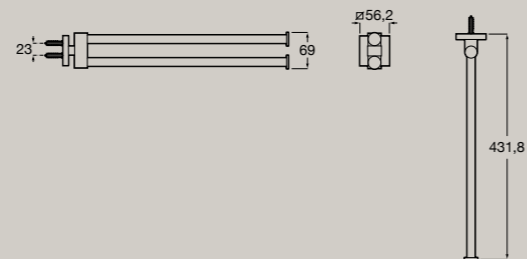

● CO Chrome ● C4 Matt Black

Countertop tumbler
A817594..0

Countertop soap dish
A817597..0

Shelf
A817592..0 600 mm
A817593..0 450 mm

Robe hook
A817601..0

Double robe hook
A817602..0

Triple robe hook
A817603..0

Towel rail
A817604..0 750 mm
A817605..0 600 mm
A817606..0 450 mm
A817607..0 300 mm

Double towel rail
A817608..0

Double swivel towel rail
A817609..0

● CO Chrome ● C4 Matt Black

Towel ring
A817610..0

Towel rack
A817611..0