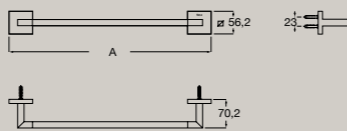

● CO Chrome ● C4 Matt Black

Countertop tumbler
A817594..0

Countertop soap dish
A817597..0

Shelf
A817592..0 600 mm
A817593..0 450 mm

Robe hook
A817601..0

Double robe hook
A817602..0

Triple robe hook
A817603..0

Towel rail
A817604..0 750 mm
A817605..0 600 mm
A817606..0 450 mm
A817607..0 300 mm

Double towel rail
A817608..0

Double swivel towel rail
A817609..0

● CO Chrome ● C4 Matt Black

Towel ring
A817610..0

Towel rack
A817611..0