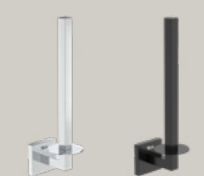

Toilet roll holder with cover
A817612..0

Toilet roll holder without cover
A817613..0

Double toilet roll holder
A817616..0

Spare toilet roll holder
A817615..0

Spare double toilet roll holder
A817614..0

● CO Chrome ● C4 Matt Black