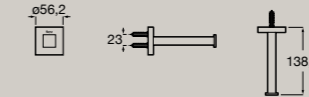

Towel rail
A817604..0 750 mm
A817605..0 600 mm
A817606..0 450 mm
A817607..0 300 mm

Double towel rail
A817608..0

Double swivel towel rail
A817609..0

● CO Chrome ● C4 Matt Black

Towel ring
A817610..0

Towel rack
A817611..0

Toilet roll holder with cover
A817612..0

Toilet roll holder without cover
A817613..0

Double toilet roll holder
A817616..0

Spare toilet roll holder
A817615..0

Spare double toilet roll holder
A817614..0

● CO Chrome ● C4 Matt Black