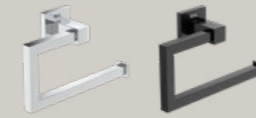

Towel rail
A817604..0 750 mm
A817605..0 600 mm
A817606..0 450 mm
A817607..0 300 mm

Double towel rail
A817608..0

Double swivel towel rail
A817609..0

● CO Chrome ● C4 Matt Black

Towel ring
A817610..0

Towel rack
A817611..0