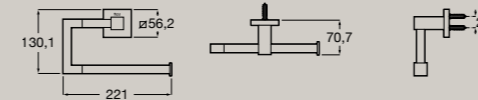

Towel rail
A817604..0 750 mm
A817605..0 600 mm
A817606..0 450 mm
A817607..0 300 mm

Double towel rail
A817608..0

Double swivel towel rail
A817609..0

● CO Chrome ● C4 Matt Black

Towel ring
A817610..0

Towel rack
A817611..0