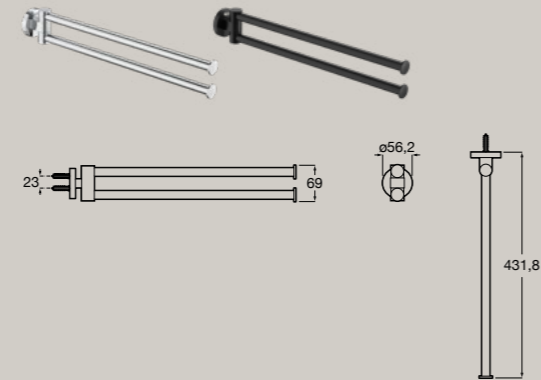

Hotels Round

Robe hook
A817570..0

Double robe hook
A817571..0

Triple robe hook
A817572..0

Towel rail
A817573..0 750 mm
A817574..0 600 mm
A817575..0 450 mm
A817576..0 300 mm

Double towel rail
A817577..0

Double swivel towel rail
A817578..0