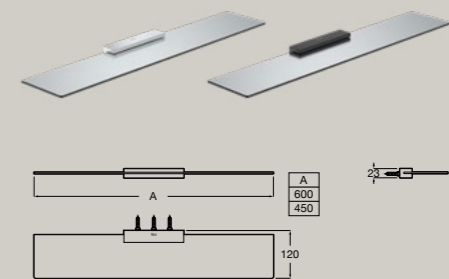

● CO Chrome ● C4 Matt Black

Countertop tumbler
A817594..0

Countertop soap dish
A817597..0

Shelf
A817592..0 600 mm
A817593..0 450 mm

Robe hook
A817601..0

Double robe hook
A817602..0

Triple robe hook
A817603..0

Towel rail
A817604..0 750 mm
A817605..0 600 mm
A817606..0 450 mm
A817607..0 300 mm

Double towel rail
A817608..0

Double swivel towel rail
A817609..0

● CO Chrome ● C4 Matt Black

Towel ring
A817610..0

Towel rack
A817611..0