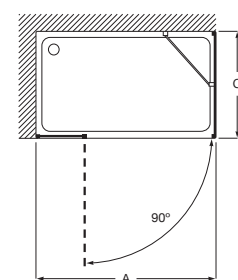

Brisa PLF + LF

Front shower enclosure with 1 swing door
+ 1 fixed panel + 1 side panel

Reference PLF	A	Installation dimensions (A) Min-Max	Minimum opening
AM3440701.M	700	665 - 680	485
AM3440801.M	800	765 - 780	485
AM3440901.M	900	865 - 880	485
AM3441001.M	1000	965 - 980	585
AM3441101.M	1100	1065 - 1080	585
AM3441201.M	1200	1165 - 1180	585
AM3441301.M	1300	1265 - 1280	585
AM3441401.M	1400	1365 - 1380	585

Reference LF	C	Installation dimensions (C) Min-Max
AM3740701.M	700	675 - 690
AM3740801.M	800	775 - 790
AM3740901.M	900	875 - 890