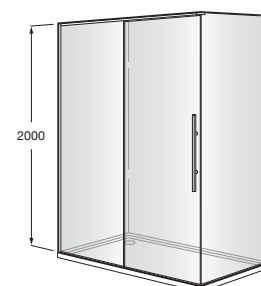

Brisa L2-E + LF-C

Front shower enclosure with 1 sliding door
+ 1 fixed panel + 1 side panel

Reference L2-E	A	Installation dimensions (A) Min-Max	B
AM3431201.M	1200	1170 - 1220	485
AM3431251.M	1250	1221 - 1269	435
AM3431301.M	1300	1270 - 1320	485
AM3431351.M	1350	1321 - 1369	535
AM3431401.M	1400	1370 - 1420	585
AM3431451.M	1450	1421 - 1469	535
AM3431501.M	1500	1470 - 1520	585
AM3431551.M	1550	1521 - 1569	635
AM3431601.M	1600	1570 - 1620	685
AM3431651.M	1650	1621 - 1669	635
AM3431701.M	1700	1670 - 1720	685
AM3431751.M	1750	1721 - 1769	735
AM3431801.M	1800	1770 - 1820	785
AM3431851.M	1850	1821 - 1869	735
AM3431901.M	1900	1870 - 1920	785
AM3431951.M	1950	1921 - 1969	835
AM3432001.M	2000	1970 - 2020	885

Reference LF-C	C	Installation dimensions (C) Min-Max
AM3730701.M	700	680 - 700
AM3730801.M	800	780 - 800
AM3730901.M	900	880 - 900