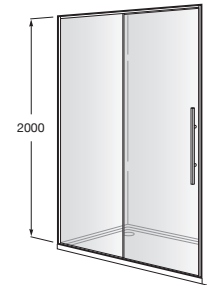

Brisa L2-E

Front shower enclosure with 1 sliding door + 1 fixed panel

Reference L2-E	A	Installation dimensions (A) Min-Max	B
AM3431201.M	1200	1160 - 1210	485
AM3431251.M	1250	1211 - 1259	435
AM3431301.M	1300	1260 - 1310	485
AM3431351.M	1350	1311 - 1359	535
AM3431401.M	1400	1360 - 1410	585
AM3431451.M	1450	1411 - 1459	535
AM3431501.M	1500	1460 - 1510	585
AM3431551.M	1550	1511 - 1559	635
AM3431601.M	1600	1560 - 1610	685
AM3431651.M	1650	1611 - 1659	635
AM3431701.M	1700	1660 - 1710	685
AM3431751.M	1750	1711 - 1759	735
AM3431801.M	1800	1760 - 1810	785
AM3431851.M	1850	1811 - 1859	735
AM3431901.M	1900	1860 - 1910	785
AM3431951.M	1950	1911 - 1959	835
AM3432001.M	2000	1960 - 2010	885