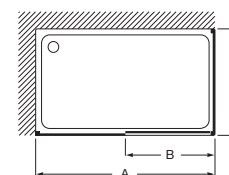

Brisa L2-E + LF-C

Front shower enclosure with 1 sliding door
+ 1 fixed panel + 1 side panel

Reference L2-E	A	Installation dimensions (A) Min-Max	B
AM3431201.M	1200	1170 - 1220	485
AM3431251.M	1250	1221 - 1269	435
AM3431301.M	1300	1270 - 1320	485
AM3431351.M	1350	1321 - 1369	535
AM3431401.M	1400	1370 - 1420	585
AM3431451.M	1450	1421 - 1469	535
AM3431501.M	1500	1470 - 1520	585
AM3431551.M	1550	1521 - 1569	635
AM3431601.M	1600	1570 - 1620	685
AM3431651.M	1650	1621 - 1669	635
AM3431701.M	1700	1670 - 1720	685
AM3431751.M	1750	1721 - 1769	735
AM3431801.M	1800	1770 - 1820	785
AM3431851.M	1850	1821 - 1869	735
AM3431901.M	1900	1870 - 1920	785
AM3431951.M	1950	1921 - 1969	835
AM3432001.M	2000	1970 - 2020	885

Reference LF-C	C	Installation dimensions (C) Min-Max
AM3730701.M	700	680 - 700
AM3730801.M	800	780 - 800
AM3730901.M	900	880 - 900