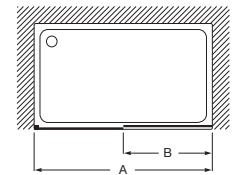

Brisa L2-E

Front shower enclosure with 1 sliding door + 1 fixed panel

Reference L2-E	A	Installation dimensions (A) Min-Max	B
AM3431201.M	1200	1160 - 1210	485
AM3431251.M	1250	1211 - 1259	435
AM3431301.M	1300	1260 - 1310	485
AM3431351.M	1350	1311 - 1359	535
AM3431401.M	1400	1360 - 1410	585
AM3431451.M	1450	1411 - 1459	535
AM3431501.M	1500	1460 - 1510	585
AM3431551.M	1550	1511 - 1559	635
AM3431601.M	1600	1560 - 1610	685
AM3431651.M	1650	1611 - 1659	635
AM3431701.M	1700	1660 - 1710	685
AM3431751.M	1750	1711 - 1759	735
AM3431801.M	1800	1760 - 1810	785
AM3431851.M	1850	1811 - 1859	735
AM3431901.M	1900	1860 - 1910	785
AM3431951.M	1950	1911 - 1959	835
AM3432001.M	2000	1960 - 2010	885