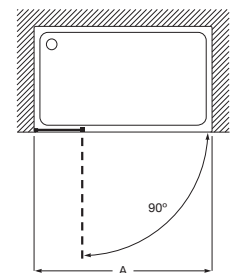

Brisa PEF

Front shower enclosure with 1 swing door + 1 fixed panel

Reference PEF	A	Installation dimensions (A) Min-Max	Minimum opening
AM3720701.M	700	675 - 700	485
AM3720801.M	800	775 - 800	485
AM3720901.M	900	875 - 900	485
AM3721001.M	1000	975 - 1000	585
AM3721101.M	1100	1075 - 1100	585
AM3721201.M	1200	1175 - 1200	585
AM3721301.M	1300	1275 - 1300	585
AM3721401.M	1400	1375 - 1400	585