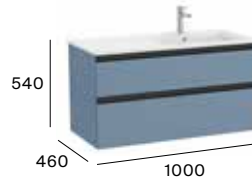

1000 mm
Unik - Base unit and slim basin on the right
A851482...
Pack - Base unit, slim basin on the right and Eidos LED mirror.
A851515...