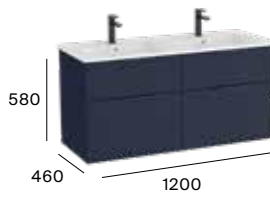

1200 mm
Unik - base unit with
four drawers and double
ceramic basin
A852455...

Pack - base unit with four
drawers, double ceramic
basin, mirror and
two spotlights
A852463...