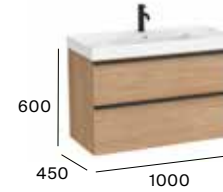

800 mm
Base unit with one drawer
A858029...

1000 mm
Base unit with one drawer
A858030...

1200 mm
Base unit with one drawer
A858031...

Basin not included

Standard

2 drawers

400 mm
Base unit with two drawers
A858032...

585 mm
Base unit with two drawers
A858033...

785 mm
Base unit with two drawers
A858034...

985 mm
Base unit with two drawers
A858035...

1185 mm
Base unit with two drawers
A858036...

Basin not included

Dimensions in mm. Replace (...) in the product reference with the code of the chosen finish: