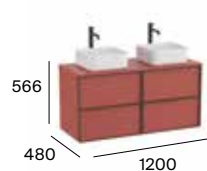

In countertop or over countertop

4 drawers

1200 mm
Base unit with four drawers
for two in countertop or
over countertop basins
A852522...