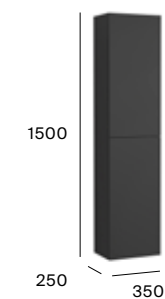

1000 mm

Unik - Base unit with two drawers and ceramic basin in matching finish
A852541...

1200 mm

Unik - Base unit with two drawers and ceramic basin in matching finish
A852542...

Column unit

750 mm

Extra top unit with one door
A857703...