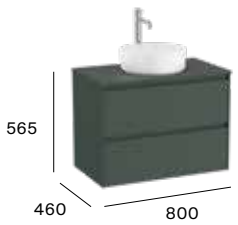

Over countertop

2 drawers

800 mm
Base unit for over countertop basin.
A851728...

Pack - Base unit for countertop basin and Eidos LED mirror.
A851716...