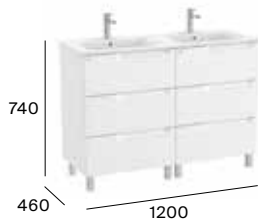

1200 mm

Unik - Base unit, legs and double basin

A851888...

Pack - Base unit, legs, double basin and Eidos mirror.

A851890...

750 mm

Extra top unit with one door.

A857703...