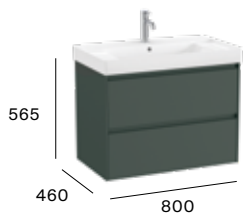

Standard

2 drawers

800 mm
Unik - Base unit and Fineceramic® basin.
A851691...
Pack - Base unit, Fineceramic® basin and Eidos LED mirror.
A851707...