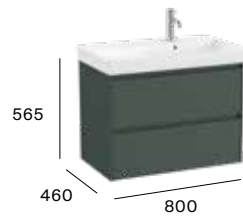

800 mm
Unik - Base unit and right hand Fineceramic® basin.
A851690...
Pack - Base unit, right hand Fineceramic® basin and Eidos LED mirror.
A851706...