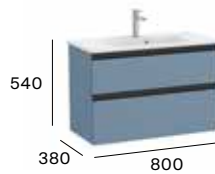

A851495...

Pack - Compact base unit, slim basin and Eidos LED mirror.

A851526...

700 mm
Unik - Compact base unit and slim basin.

A851496...

Pack - Compact base unit, slim basin and Eidos LED mirror.

A851527...