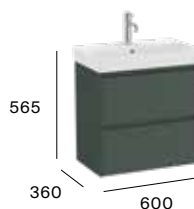

600 mm
Unik - Compact base unit and Fineceramic® basin.

A851684...

Pack - Compact base unit, Fineceramic® basin and Eidos LED mirror.

A851700...