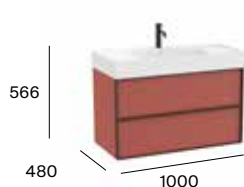

Inspira

Standard

2 drawers

600 mm
Unik - Base unit
and basin.
A851990...

800 mm
Unik - Base unit
and basin.
A851991...

1000 mm
Unik - Base unit
and basin.
A851992...

In countertop or over countertop

2 drawers