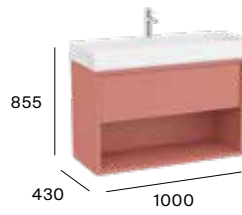

1000 mm
Unik - Base unit and centered basin with one tap hole.
A852037...