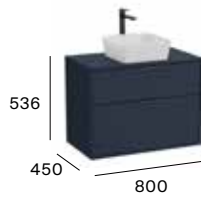

800 mm
Base unit for over
countertop basin.
A851987...