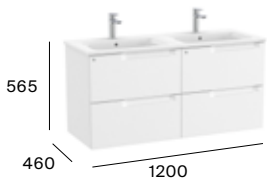

Standard

4 / 6 drawers

Column unit

1200 mm

Unik - Base unit and double basin

A851887...

Pack - Base unit, double basin and Eidos mirror.

A851889...