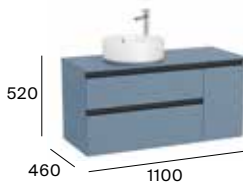

1100 mm
Base unit for over countertop basin on the left.

A851505...

Pack - Base unit for over countertop basin on the left and Eidos LED mirror.

A851536...

Basin not included