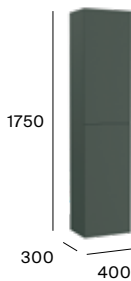

1750 mm
Delta column unit.
A857635...