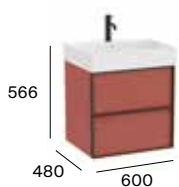

Inspira

Standard

2 drawers

600 mm
Unik - Base unit
and basin.
A851990...

800 mm
Unik - Base unit
and basin.
A851991...

1000 mm
Unik - Base unit
and basin.
A851992...

In countertop or over countertop

2 drawers