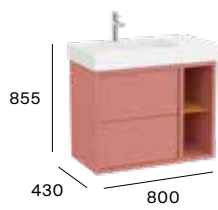

Standard

2 drawers and 2 shelves

Column unit

800 mm
Unik - Asymmetric
base unit and right
hand basin.
A852027...

800 mm
Unik - Asymmetric
base unit and left
hand basin.
A852028...