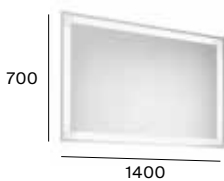

1400 mm
Mirror with perimetral LED lighting and demister device, activated by touch sensors.
A812347000