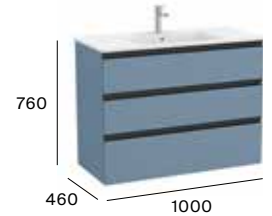

1000 mm
Unik - Base unit and slim basin.
A851853...
Pack - Base unit, slim basin and Eidos LED mirror.
A851855...