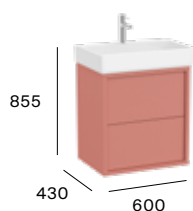

Standard

2 drawers

600 mm
Unik - Base unit and centered basin with one tap hole.
A852026...