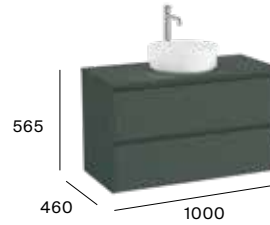

1000 mm
Base unit for over countertop basin.
A851730...

Pack - Base unit for over countertop basin and Eidos LED mirror.
A851718...

Basin not included