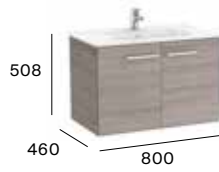

800 mm
Unik - Base unit
and basin.

A851654...

Pack - Base unit, basin,
mirror and Starlight
spotlight.

A851662...