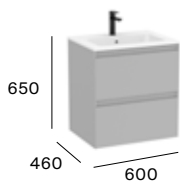

Tenue

Standard

2 drawers

600 mm

Unik - Base unit and Stonex® basin in matt white finish.
A851933...

800 mm

Unik - Base unit and Stonex® basin in matt white finish.
A851934...

1000 mm