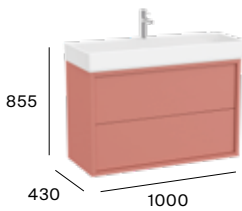

1000 mm
Unik - Base unit and centered basin with one tap hole.
A852035...