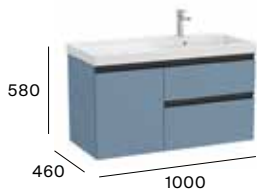

Standard

2 drawers & 1 door

1000 mm
Unik - Base unit
and asymmetric basin
right hand.

A851969...

Pack - Base unit,
asymmetric basin
right hand and Eidos
LED mirror.

A851980...