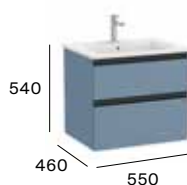

Standard with slim basin

2 drawers

550 mm
Unik - Base unit and slim basin.

A851622...

Pack - Base unit, slim basin and Eidos LED mirror.

A851624...