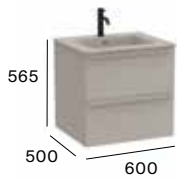

1000 mm

Unik - Base unit with two drawers and ceramic basin in matt white finish
A852537...

1200 mm

Unik - Base unit with two drawers and ceramic basin in matt white finish
A852538...

Standard

2 drawers

600 mm