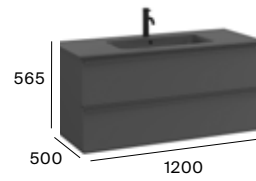

1200 mm

Unik - Base unit with two drawers and ceramic basin in matching finish
A852542...