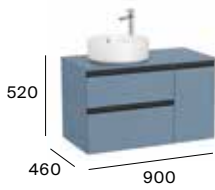

Over countertop

2 drawers & 1 door

900 mm
Base unit for over countertop basin on the right.

A851502...

Pack - Base unit for over countertop basin on the right and Eidos LED mirror.

A851533...

900 mm
Base unit for over countertop basin on the left.