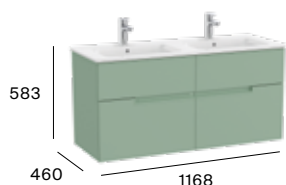

Standard

4 drawers

1200 mm
Unik - base unit with four drawers and double basin
A852099...

Pack - base unit with four drawers, double basin, Luna mirror and Starlight LED spotlight
A852109...