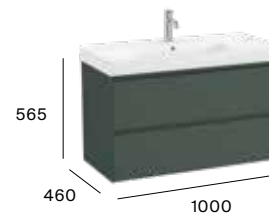

1000 mm
Unik - Base unit and Fineceramic® basin.
A851693...
Pack - Base unit, Fineceramic® basin and Eidos LED mirror.
A851709...