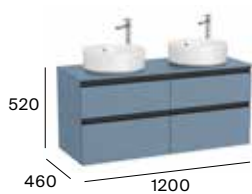

1200 mm
Base unit for two over
countertop basins.

A851506...

Pack - Base unit for two
over countertop basins
and Eidos LED mirror.

A851537...

1400 mm
Base unit for two over
countertop basins.

A851961...

1600 mm
Base unit for two over
countertop basins.