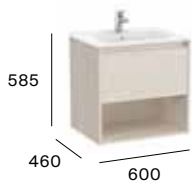

Tenor

Standard

1 drawer and bottom shelf

600 mm

Unik - base unit with one drawer, bottom shelf and basin

A852079...

Pack - base unit with one drawer, bottom shelf, basin, mirror and LED spotlight

A852086...