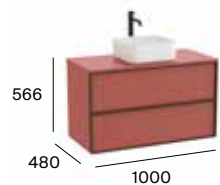

1000 mm
Base unit for in countertop
or over countertop basin.
A851995...

Basin not included