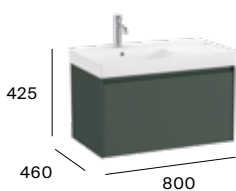

800 mm
Unik - Base unit and left hand Fineceramic® basin.

A851720...

Pack - Base unit, left hand Fineceramic® basin and Eidos LED mirror.

A851722...