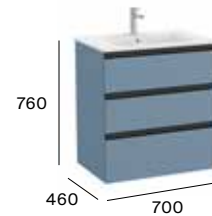

700 mm
Unik - Base unit and slim basin.
A851485...
Pack - Base unit, slim basin and Eidos LED mirror.
A851518...