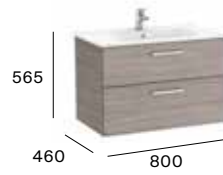

800 mm
Unik - Base unit
and basin.

A851594...

Pack - Base unit, basin,
mirror and Starlight
spotlight.

A851604...