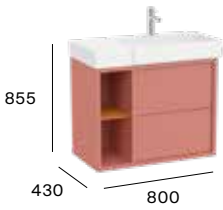

Standard

2 drawers and 2 shelves

Column unit

800 mm
Unik - Asymmetric
base unit and right
hand basin.
A852027...

800 mm
Unik - Asymmetric
base unit and left
hand basin.
A852028...