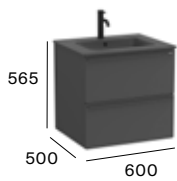

600 mm

Unik - Base unit with two drawers and ceramic basin in matching finish
A852539...