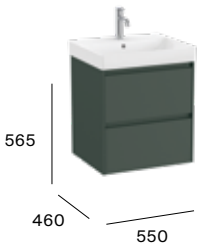

Standard

2 drawers

550 mm
Unik - Base unit and Fineceramic® basin.
A851687...
Pack - Base unit, Fineceramic® basin and Eidos LED mirror.
A851703...