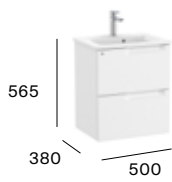

Aleyda

Compact

2 drawers

500 mm
Unik - Compact base unit and basin.
A851809...
Pack - Compact base unit, basin and Eidos mirror.
A851829...

600 mm
Unik - Compact base unit and basin.
A851810...
Pack - Compact base unit, basin and Eidos mirror.
A851830...