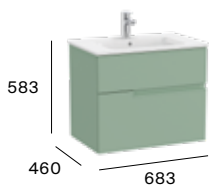

Victoria-N

Standard

2 drawers

600 mm
Unik - base unit with two drawers and basin
A852095...

Pack - base unit with two drawers, basin, Luna mirror and Starlight LED spotlight
A852105...

700 mm
Unik - base unit with two drawers and basin
A852096...