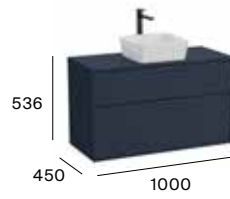

Over countertop

2 drawers

600 mm
Base unit for over
countertop basin.
A851986...

800 mm
Base unit for over
countertop basin.
A851987...

1000 mm
Base unit for over
countertop basin.
A851988...

Basin not included