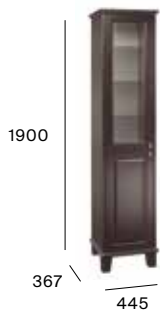

Column unit

2 doors

1900 mm
Column unit with legs and upper glass door. It includes LED interior lighting.
A857137...

Finishes

509 Matt White

523 Matt Black

Soft Close

Soft Close