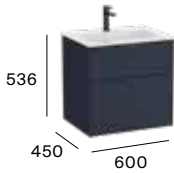

Standard

2 drawers

600 mm
Unik - base unit with two
drawers
and ceramic basin
A852451...

Pack - base unit with two
drawers, ceramic basin,
mirror and spotlight
A852459...