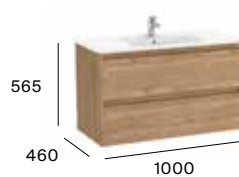

1000 mm
Unik - Base unit
and basin
A851778...
Pack - Base unit, basin,
mirror and LED spotlight
A851788...