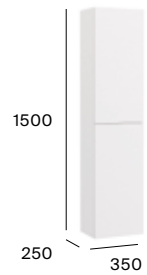

1500 mm

Extra column unit with two doors.

A857702...