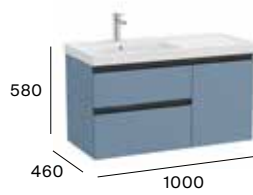

Standard

2 drawers & 1 door

1000 mm
Unik - Base unit
and asymmetric basin
right hand.

A851969...

Pack - Base unit,
asymmetric basin
right hand and Eidos
LED mirror.

A851980...

1000 mm
Unik - Base unit
and asymmetric basin
left hand.