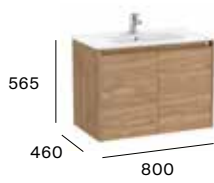

800 mm
Unik - Base unit
and basin
A851774...

Pack - Base unit, basin,
mirror and LED spotlight
A851784...