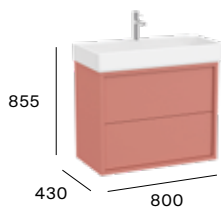

1000 mm
Unik - Base unit and centered basin with one tap hole.
A852037...

1000 mm
Unik - Base unit and centered basin with two tap holes.
A852038...

Standard

2 drawers

600 mm
Unik - Base unit and centered basin with one tap hole.
A852026...