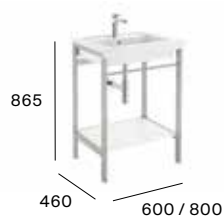

Pack - Base unit, double basin and Prisma Basic LED mirror.

A855934...

1200 mm

Unik - Base unit and double basin.

A855957...

Pack - Base unit, double basin and Prisma Basic LED mirror.

A855941...

Structure