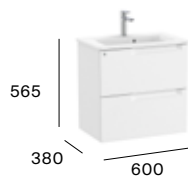

Aleyda

Compact

2 drawers

500 mm
Unik - Compact base unit and basin.
A851809...
Pack - Compact base unit, basin and Eidos mirror.
A851829...

600 mm
Unik - Compact base unit and basin.
A851810...
Pack - Compact base unit, basin and Eidos mirror.
A851830...