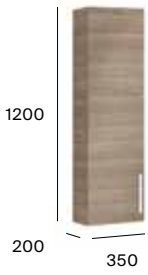

Column unit

1200 mm
Column unit.
A856887...