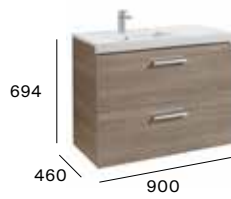

900 mm

Unik - Base unit and asymmetric left hand basin.

A855953...

Pack - Base unit, asymmetric left hand basin and LED mirror.

A855937...