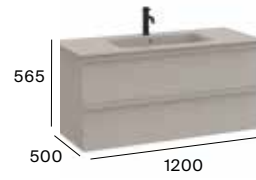

Unik - Base unit with two drawers and ceramic basin in matching finish
A852539...

800 mm

Unik - Base unit with two drawers and ceramic basin in matching finish
A852540...

1000 mm

Unik - Base unit with two drawers and ceramic basin in matching finish
A852541...