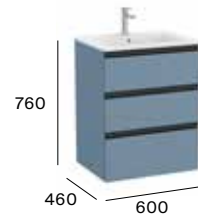

600 mm
Unik - Base unit and slim basin.
A851484...
Pack - Base unit, slim basin and Eidos LED mirror.
A851517...