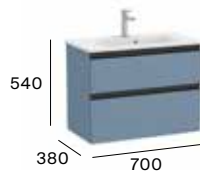

700 mm
Unik - Compact base unit and slim basin.

A851496...

Pack - Compact base unit, slim basin and Eidos LED mirror.

A851527...