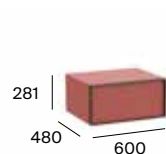

Auxiliary unit

1 drawer

Column unit

600 mm
Auxiliary unit.
A857852...