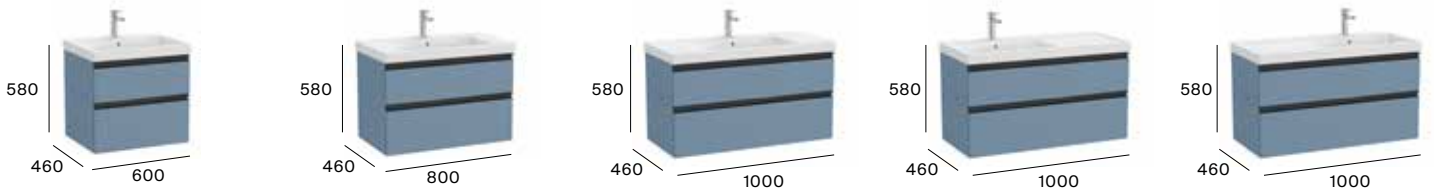

Standard

2 drawers

600 mm
Unik - Base unit and basin.
A851963...

Pack - Base unit, basin and Eidos LED mirror.
A851974...

800 mm
Unik - Base unit and basin.
A851964...

Pack - Base unit, basin and Eidos LED mirror.
A851975...

1000 mm
Unik - Base unit and basin.
A851965...

Pack - Base unit, basin and Eidos LED mirror.
A851976...

1000 mm
Unik - Base unit and basin on the right
A851966...

Pack - Base unit, basin on the right and Eidos LED mirror.
A851978...

1000 mm
Unik - Base unit and basin on the left.
A851967...

Pack - Base unit, basin on the left and Eidos LED mirror.
A851977...

Dimensions in mm. Replace (...) in the product reference with the code of the chosen finish:

○ 806 Glossy White ○ 509 Matt White ● 547 Matt Grey ● 548 Matt Blue ● 434 Nordic Ash ● 517 Walnut ● 402 City Oak