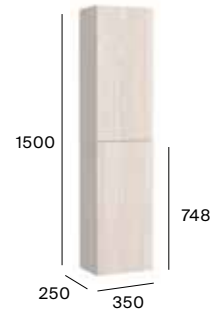

1500 x 350 mm

Extra column unit with two doors

A857702...