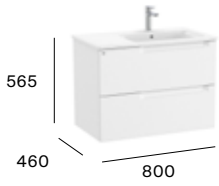

Standard

2 drawers

800 mm
Unik - Base unit and asymmetric right hand basin.
A851815...
Pack - Base unit, asymmetrical right hand basin and Eidos mirror.
A851835...