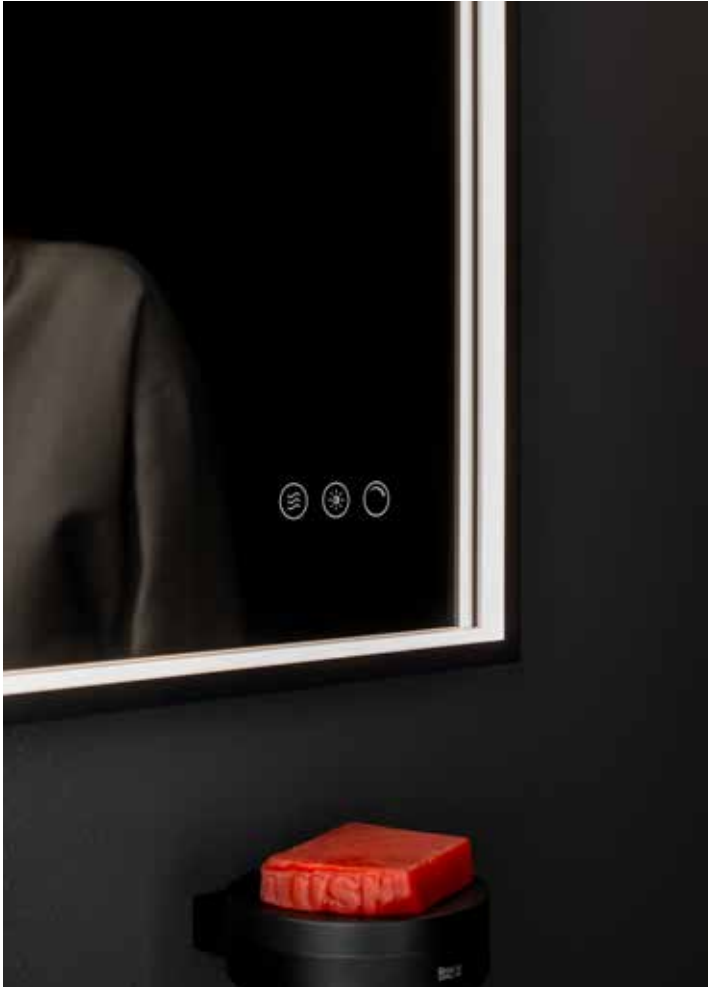

Perfection Reflected

Mirai transforms daily rituals with precision lighting. Surrounded by a sleek matt black aluminium frame, it features direct LED lighting with adjustable temperature and intensity to create the perfect atmosphere for every moment, and a built-in demister for a clear reflection at all times.

Mirai & Mirai Comfort^N