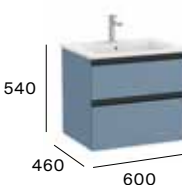

2 drawers

550 mm
Unik - Base unit and slim basin.

A851622...

Pack - Base unit, slim basin and Eidos LED mirror.

A851624...

600 mm
Unik - Base unit and slim basin.

A851476...

Pack - Base unit, slim basin and Eidos LED mirror.