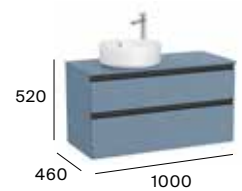

1000 mm
Base unit for over
countertop basin
on the left.

A851959...

Pack - Base unit for
over countertop basin
on the left and Eidos
LED mirror.

A851971...

Basin not included