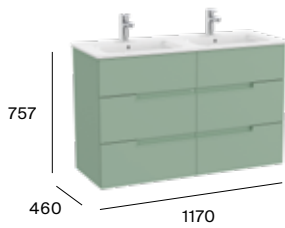

Standard

6 drawers

Column unit

1200 mm

Unik - base unit with six drawers and double basin

A852104...

Pack - base unit with six drawers, double basin, Luna mirror and two Starlight LED spotlights

A852114...

750 x 350 mm

Extra top unit with one door

A857703...