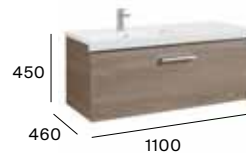

1100 mm
Unik - Base unit and asymmetric left hand basin.
A855948...
Pack - Base unit, asymmetric left hand basin and Prisma Basic LED mirror.
A855932...