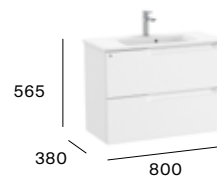

800 mm
Unik - Compact base unit and basin.
A851812...
Pack - Compact base unit, basin and Eidos mirror.
A851832...