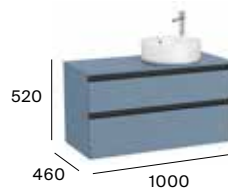

A851531...

800 mm
Base unit
for over countertop
basin.

A851501...

Pack - Base unit
for over countertop
basin and Eidos
LED mirror.

A851532...

1000 mm
Base unit for over
countertop basin
on the right.

A851958...