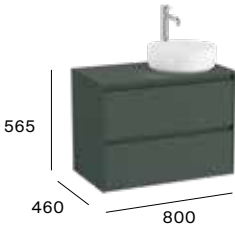

800 mm
Base unit for over countertop right hand basin.
A851727...

Pack - Base unit for over countertop right hand basin and Eidos LED mirror.
A851715...