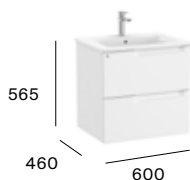

Standard

2 drawers

600 mm
Unik - Base unit and basin.
A851813...
Pack - Base unit, basin and Eidos mirror.
A851833...