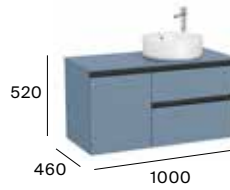

1000 mm
Base unit for over countertop basin on the right

A851956...

Pack - Base unit for over countertop basin on the right and Eidos LED mirror.

A852001...