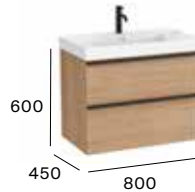

800 mm
Base unit with one drawer
A858029...

1000 mm
Base unit with one drawer
A858030...

1200 mm
Base unit with one drawer
A858031...

Basin not included

Standard

2 drawers

400 mm
Base unit with two drawers
A858032...

585 mm
Base unit with two drawers
A858033...

785 mm
Base unit with two drawers
A858034...

985 mm
Base unit with two drawers
A858035...

1185 mm
Base unit with two drawers
A858036...

Basin not included

Dimensions in mm. Replace (...) in the product reference with the code of the chosen finish: