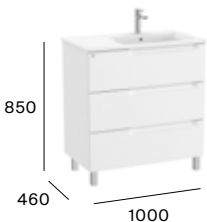

Standard

3 drawers

800 mm
Unik - Base unit, legs and asymmetric right hand basin.
A851823...
Unik - Base unit, legs, asymmetric right hand basin and Eidos mirror.
A851843...