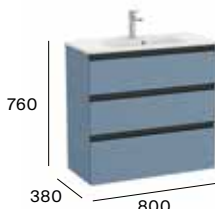

800 mm
Unik - Compact base unit and slim basin.

A851499...

Pack - Compact base unit, slim basin and Eidos LED mirror.

A851530...