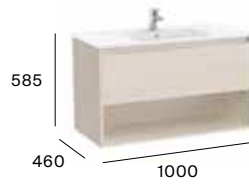

1000 mm

Unik - base unit with one drawer, bottom shelf and basin

A852081...

Pack - base unit with one drawer, bottom shelf, basin, mirror and LED spotlight

A852088...