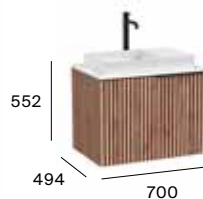

Over countertop

1 drawer

700 mm
Unik - Base unit, veined marble countertop and Dash over countertop basin. Black finish.
A851954553

900 mm
Unik - Base unit, veined marble countertop and Dash over countertop basin. Black finish.
A851955553