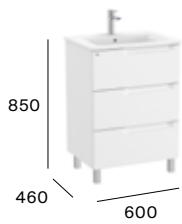

Standard

3 drawers

600 mm
Unik - Base unit, legs and basin.
A851821...
Pack - Base unit, legs, basin and Eidos mirror.
A851841...