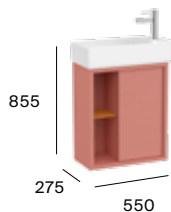

550 mm
Unik - Asymmetric compact base unit with one door, side shelves and basin.
A852022...