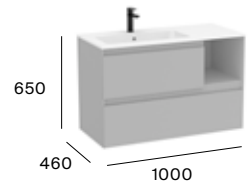

1000 mm

Unik - Base unit with one open module and Stonex® basin in matt white finish on the left.
A851936...