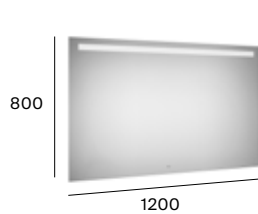

1200 mm
Rectangular mirror with top lighting. Colour temperature: 4000K
A812471000