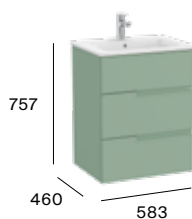

Standard

3 drawers

600 mm
Unik - base unit with three drawers and basin
A852100...

Pack - base unit with three drawers, basin, Luna mirror and Starlight LED spotlight
A852110...