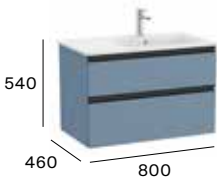

Standard with slim basin

2 drawers

800 mm
Unik - Base unit and slim basin on the right
A851480...
Pack - Base unit, slim basin on the right and Eidos LED mirror.
A851513...