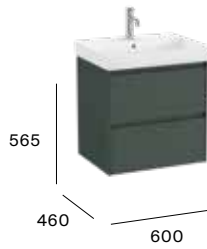

600 mm
Unik - Base unit and Fineceramic® basin.
A851688...
Pack - Base unit, Fineceramic® basin and Eidos LED mirror.
A851704...