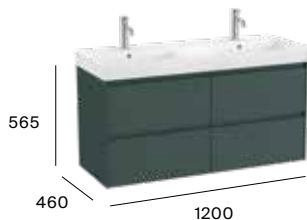

Standard

4 drawers

1200 mm
Unik - Base unit and double Fineceramic® basin.
A851694...
Pack - Base unit and double Fineceramic® basin.
A851710...

Dimensions in mm. Replace (...) in the product reference with the code of the chosen finish:

○ 509 Matt White   ● 510 Sand Gray   ● 513 Matt Green   ● 512 Light Oak   ● 511 Dark Elm