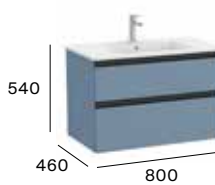

A851509...

700 mm
Unik - Base unit and slim basin.

A851477...

Pack - Base unit, slim basin and Eidos LED mirror.

A851510...

800 mm
Unik - Base unit and slim basin.

A851478...

Pack - Base unit, slim basin and Eidos LED mirror.