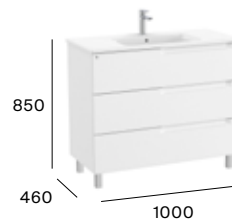

1000 mm
Unik - unit, legs and basin.
A851827...
Pack - Base unit, legs, basin and Eidos mirror.
A851847...