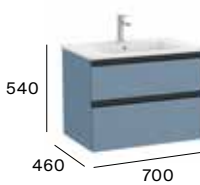

700 mm
Unik - Base unit and slim basin.

A851477...

Pack - Base unit, slim basin and Eidos LED mirror.

A851510...