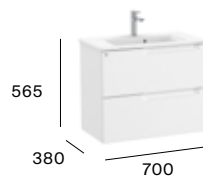

Aleyda

Compact

2 drawers

500 mm
Unik - Compact base unit and basin.
A851809...
Pack - Compact base unit, basin and Eidos mirror.
A851829...

600 mm
Unik - Compact base unit and basin.
A851810...
Pack - Compact base unit, basin and Eidos mirror.
A851830...