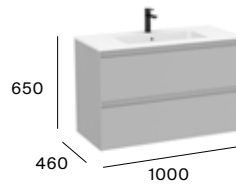

Tenue

Standard

2 drawers

600 mm

Unik - Base unit and Stonex® basin in matt white finish.
A851933...

800 mm

Unik - Base unit and Stonex® basin in matt white finish.
A851934...

1000 mm