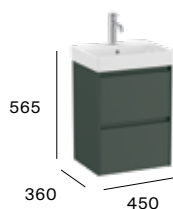

Compact

2 drawers

450 mm
Unik - Compact base unit and Fineceramic® basin.

A851681...

Pack - Compact base unit, Fineceramic® basin and Eidos LED mirror.

A851697...