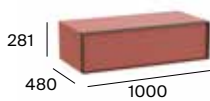

○ 509 Matt White ● 510 Sand Grey ● 552 Terracotta ● 546 White Pine ● 556 Magnolia

Auxiliary unit

1 drawer

Column unit

600 mm
Auxiliary unit.
A857852...

800 mm
Auxiliary unit.
A857853...

1000 mm
Auxiliary unit.
A857854...