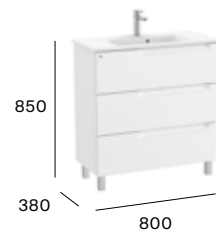

800 mm
Unik - Compact base unit, legs and basin.
A851884...
Pack - Compact base unit, legs, basin and Eidos mirror.
A851886...