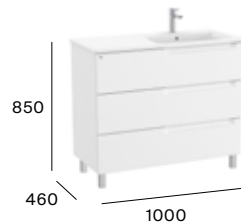

1000 mm
Unik - Base unit, legs and asymmetric right hand basin.
A851826...
Pack - Base unit, legs, asymmetric right hand basin and Eidos mirror.
A851846...