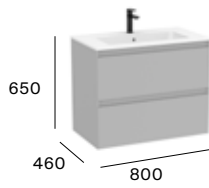

Tenue

Standard

2 drawers

600 mm

Unik - Base unit and Stonex® basin in matt white finish.
A851933...

800 mm

Unik - Base unit and Stonex® basin in matt white finish.
A851934...

1000 mm