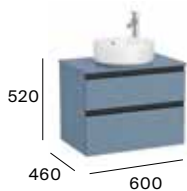

Over countertop

2 drawers

600 mm
Base unit
for over countertop
basin.

A851500...

Pack - Base unit
for over countertop
basin and Eidos
LED mirror.

A851531...