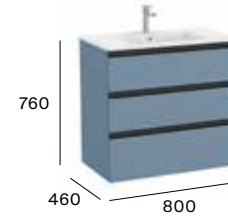

800 mm
Unik - Base unit and slim basin.
A851486...
Pack - Base unit, slim basin and Eidos LED mirror.
A851519...