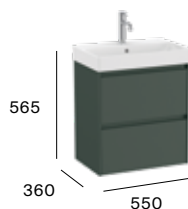

A851697...

500 mm
Unik - Compact base unit and Fineceramic® basin.

A851682...

Pack - Compact base unit, Fineceramic® basin and Eidos LED mirror.

A851698...

550 mm
Unik - Compact base unit and Fineceramic® basin.