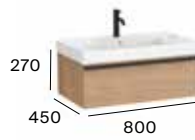

Verso ^N

Configuration examples

Step 1: Choose the base units to pair with either a Unik basin or countertop

Standard

1 drawer

400 mm
Base unit with one drawer
A858027...

600 mm
Base unit with one drawer
A858028...