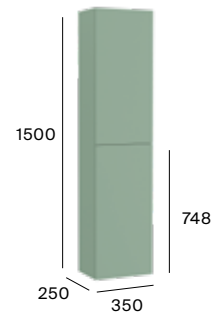

1500 x 350 mm

Extra column unit with two doors

A857702...

Complements

285 mm

Set of two 285 mm high aluminum legs for Unik 2-drawer unit

A817018339

110 mm

Set of two 110 mm high aluminum for Unik 3-drawer unit

A816827339