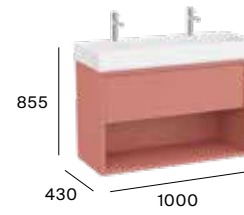

1000 mm
Unik - Base unit and centered basin with two tap holes.
A852038...