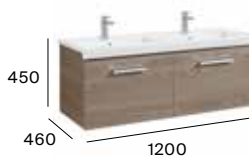

Standard

2 / 4 drawers

1200 mm

Unik - Base unit and double basin.

A855950...

Pack - Base unit, double basin and Prisma Basic LED mirror.

A855934...