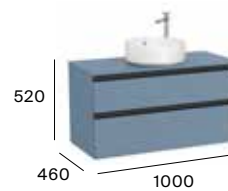

1000 mm
Base unit for over
countertop centered
basin.

A851960...

Pack - Base unit for
over countertop
centered basin and
Eidos LED mirror.

A851973...