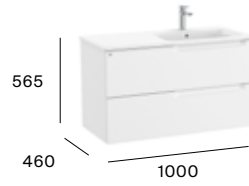

1000 mm
Unik - Base unit and asymmetric right hand basin.
A851818...
Pack - Base unit, asymmetrical right hand basin and Eidos mirror.
A851838...