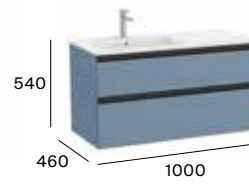

1000 mm
Unik - Base unit and slim basin on the left.
A851481...
Pack - Base unit, slim basin on the left and Eidos LED mirror.
A851514...