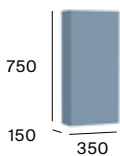

Column unit

750 mm
Extra top unit with one door.

A857703...