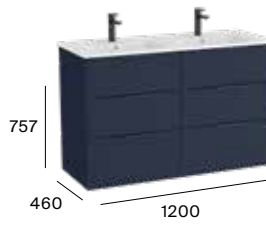

1200 mm
Unik - base unit with
six drawers and double
ceramic basin
A852458...

Pack - base unit with six
drawers, double ceramic
basin, mirror and
two spotlights
A852466...

Dimensions in mm. Replace (...) in the product reference with the code of the chosen finish:

○ 509 Matt White ● 551 Steel Blue ● 541 Light Ash ● 517 Walnut ● 537 Dark Oak