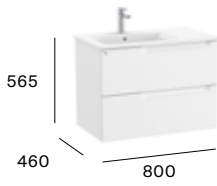

800 mm
Unik - Base unit and asymmetric left hand basin.
A851817...
Pack - Base unit, asymmetrical left hand basin and Eidos mirror.
A851837...