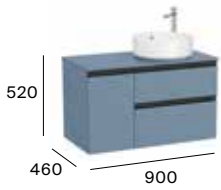

Over countertop

2 drawers & 1 door

900 mm
Base unit for over countertop basin on the right.

A851502...

Pack - Base unit for over countertop basin on the right and Eidos LED mirror.

A851533...