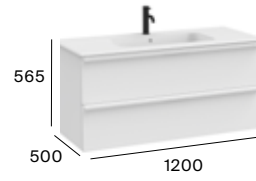

1200 mm

Unik - Base unit with two drawers and ceramic basin in matt white finish
A852538...