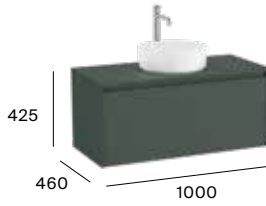

1000 mm
Base unit for over countertop basin.
A851726...

Pack - Base unit for over countertop basin and Eidos LED mirror.
A851714...

Basin not included