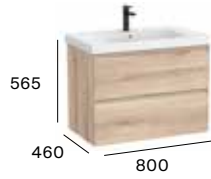

Linea ^N

Standard

2 drawers

600 mm
Unik - Base unit with two drawers and basin
A852488...
Pack - Base unit with two drawers, basin and Eidos LED mirror
A852494...

800 mm
Unik - Base unit with two drawers and basin
A852489...
Pack - Base unit with two drawers, basin and Eidos LED mirror
A852495...