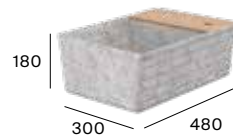

Column unit

800 mm
Unik - Asymmetric
base unit and right
hand basin.
A852027...

800 mm
Unik - Asymmetric
base unit and left
hand basin.
A852028...

750 mm
Delta top unit with door.
A857637...

Complements

Felt box with cork lid.
Small
A818025N10