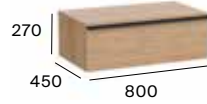

800 mm
Auxiliary side unit with
one drawer
A858039...