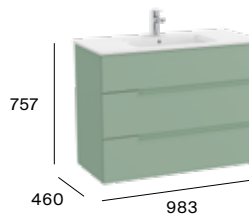

1000 mm
Unik - base unit with three drawers and basin
A852103...

Pack - base unit with three drawers, basin, Luna mirror and Starlight LED spotlight
A852113...

Dimensions in mm. Replace (...) in the product reference with the code of the chosen finish:

○ 509 Matt White ● 564 Sage Green ● 531 Onyx ● 541 Light Ash ● 517 Walnut