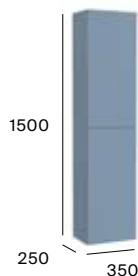

1500 mm
Extra column unit with two doors.

A857702...

Dimensions in mm. Replace (...) in the product reference with the code of the chosen finish:

○ 806 Glossy White ○ 509 Matt White ● 547 Matt Grey ● 548 Matt Blue ● 434 Nordic Ash ● 517 Walnut ● 402 City Oak