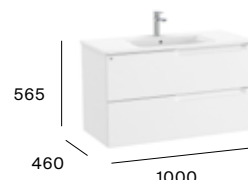

1000 mm
Unik - Base unit and basin.
A851819...
Pack - Base unit, basin and Eidos mirror.
A851839...

Dimensions in mm. Replace (...) in the product reference with the code of the chosen finish:

○ 509 Matt White   ● 514 Pebble Grey   ● 523 Matt Black   ● 525 White Wood   ● 524 Beige Wood