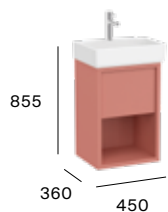

Ultra compact

450 mm
Unik - Compact base unit with one drawer, bottom shelf and basin.
A852023...