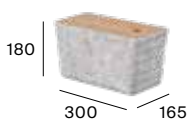

Column unit

800 mm
Unik - Asymmetric
base unit and right
hand basin.
A852027...

800 mm
Unik - Asymmetric
base unit and left
hand basin.
A852028...

750 mm
Delta top unit with door.
A857637...

Complements

Felt box with cork lid.
Small
A818025N10