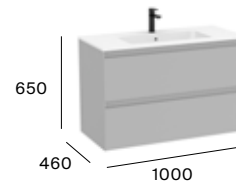

Standard

2 drawers

600 mm

Unik - Base unit with two drawers and ceramic basin in matt white finish
A852485...

800 mm

Unik - Base unit with two drawers and ceramic basin in matt white finish
A852486...

1000 mm