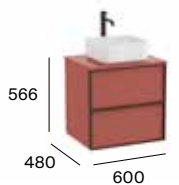

Inspira

Standard

2 drawers

600 mm
Unik - Base unit
and basin.
A851990...

800 mm
Unik - Base unit
and basin.
A851991...

1000 mm
Unik - Base unit
and basin.
A851992...

In countertop or over countertop

2 drawers