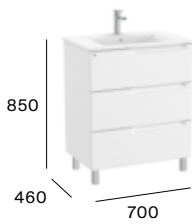

700 mm
Unik - unit, legs and basin.
A851822...
Pack - Base unit, legs, basin and Eidos mirror.
A851842...