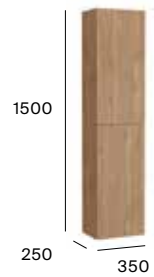

1500 mm
Extra column unit with
two doors
A857702...