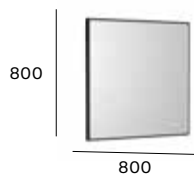

1000 mm
Rectangular mirror with top lighting and adjustable temperature, capacitive sensor and demister device.
A812457485

Mirai Comfort

600 mm
Rectangular mirror with perimeter lighting and adjustable temperature, capacitive sensor and demister device.
A812452485