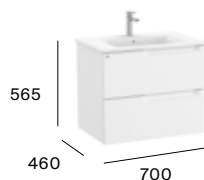

700 mm
Unik - Base unit and basin.
A851814...
Pack - Base unit, basin and Eidos mirror.
A851834...