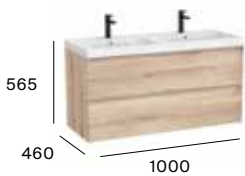

Standard

2 drawers

1000 mm
Unik - Base unit with two drawers and basin
A852493...