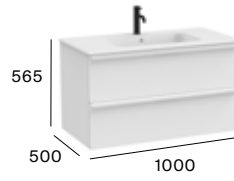

Volta ^N

Standard

2 drawers

600 mm

Unik - Base unit with two drawers and ceramic basin in matt white finish
A852535...

800 mm

Unik - Base unit with two drawers and ceramic basin in matt white finish
A852536...