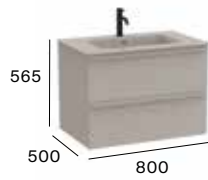

800 mm

Unik - Base unit with two drawers and ceramic basin in matching finish
A852540...