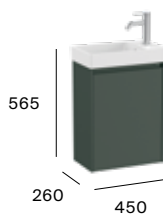

Ultra compact

1 door

400 mm
Unik - Compact base unit and Fineceramic® basin.

A851677...

Pack - Compact base unit, Fineceramic® basin and Eidos LED mirror.

A851695...

450 mm
Unik - Compact base unit and Fineceramic® basin.