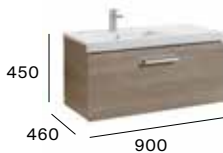

900 mm
Unik - Base unit and asymmetric left basin.
A855946...
Pack - Base unit, asymmetric left hand basin and Prisma Basic LED mirror.
A855930...