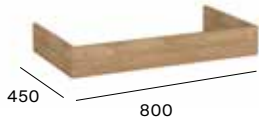

Plinth for 3 drawer vanity units
A817085...