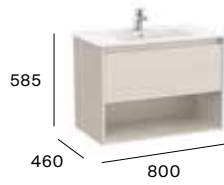

Tenor

Standard

1 drawer and bottom shelf

600 mm

Unik - base unit with one drawer, bottom shelf and basin

A852079...

Pack - base unit with one drawer, bottom shelf, basin, mirror and LED spotlight

A852086...