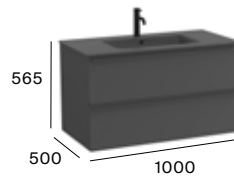

1200 mm

Unik - Base unit with two drawers and ceramic basin in matching finish
A852542...

600 mm

Unik - Base unit with two drawers and ceramic basin in matching finish
A852539...

800 mm

Unik - Base unit with two drawers and ceramic basin in matching finish
A852540...