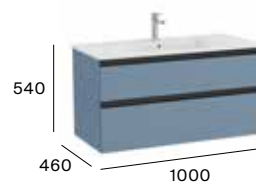

1000 mm
Unik - Base unit and slim basin.

A851852...

Pack - Base unit, slim basin and Eidos LED mirror.

A851854...

Dimensions in mm. Replace (...) in the product reference with the code of the chosen finish:

○ 806 Glossy White ○ 509 Matt White ● 547 Matt Grey ● 548 Matt Blue ● 434 Nordic Ash ● 517 Walnut ● 402 City Oak