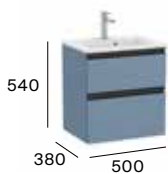

Compact

2 drawers

500 mm
Unik - Compact base unit and slim basin.

A851494...

Pack - Compact base unit, slim basin and Eidos LED mirror.

A851525...