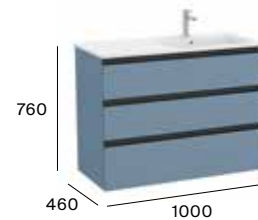

Standard with slim basin

3 drawers

800 mm
Unik - Base unit and slim basin on the right
A851489...
Pack - Base unit slim basin on the right and Eidos LED mirror.
A851521...

800 mm
Unik - Base unit and slim basin on the left.
A851487...
Pack - Base unit, slim basin on the left and Eidos LED mirror.
A851520...