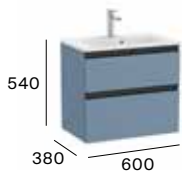

The Gap

Compact

2 drawers

500 mm
Unik - Compact base unit and slim basin.

A851494...

Pack - Compact base unit, slim basin and Eidos LED mirror.

A851525...

600 mm
Unik - Compact base unit and slim basin.