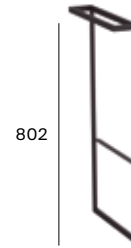

802

Structure unit with integrated towel rail (1 unit)

A816831485