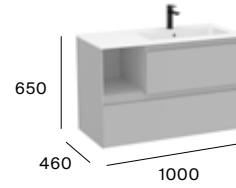

1000 mm

Unik - Base unit one open module and Stonex® basin in matt white finish on the right.
A851938...