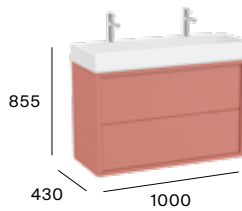

1000 mm
Unik - Base unit and basin with two tap holes.
A852036...

Dimensions in mm. Replace (...) in the product reference with the code of the chosen finish:

○ 558 Off-White ● 559 Light Noble Grey ● 560 Light Terracotta ● 565 Light Elm