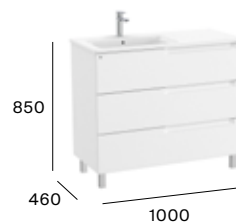

1000 mm
Unik - Base unit, legs and asymmetric left hand basin.
A851828...
Pack - Base unit, legs, asymmetric left hand basin and Eidos mirror.
A851848...

Dimensions in mm. Replace (...) in the product reference with the code of the chosen finish:

○ 509 Matt White   ● 514 Pebble Grey   ● 523 Matt Black   ● 525 White Wood   ● 524 Beige Wood