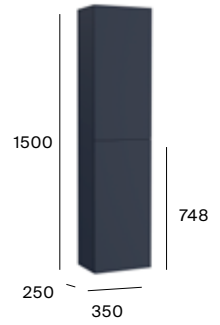

Column unit

1500 x 350 mm
Extra column unit with
two doors
A857702...

750 x 350 mm
Extra top unit with
one door
A857703...

Complements

285 mm
Set of two 285 mm
high aluminum legs
for Unik 2-drawer unit
A817018339