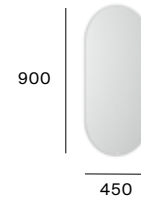

450 mm
Oval mirror with
perimetral LED lighting.
A812429000

Led Light

Colour
temperature

Dimensions in mm.