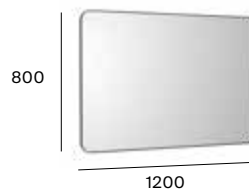

1200 mm
Rectangular mirror with
perimetral LED lighting
and frame.
A812424...