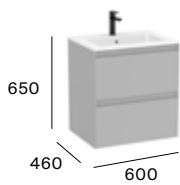

Standard

2 drawers

600 mm

Unik - Base unit with two drawers and ceramic basin in matt white finish
A852485...

800 mm

Unik - Base unit with two drawers and ceramic basin in matt white finish
A852486...

1000 mm