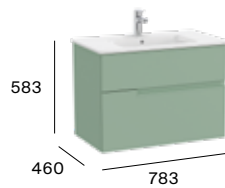

800 mm
Unik - base unit with two drawers and basin
A852097...

Pack - base unit with two drawers, basin, Luna mirror and Starlight LED spotlight
A852107...