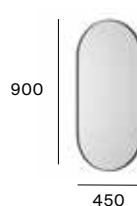

450 mm
Oval mirror with
perimetral LED lighting
and frame.
A812428...