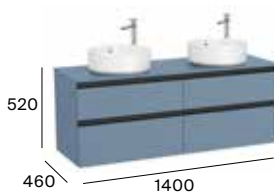

1400 mm
Base unit for two over
countertop basins.

A851961...