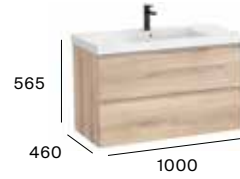

1000 mm
Unik - Base unit with two drawers and centered basin
A852491...
Pack - Base unit with two drawers, centered basin and Eidos LED mirror
A852497...