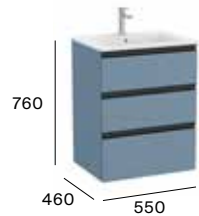

Standard with slim basin

3 drawers

550 mm
Unik - Base unit and slim basin.
A851623...
Pack - Base unit, slim basin and Eidos LED mirror.
A851625...