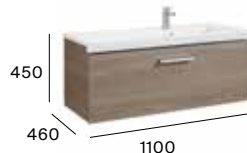

1100 mm
Unik - Base unit and asymmetric right hand basin.
A855949...
Pack - Base unit, asymmetric right hand basin and Prisma Basic LED mirror.
A855933...