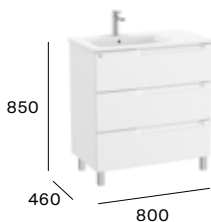

800 mm
Unik - Base unit, legs and asymmetric left hand basin.
A851825...
Pack - Base unit, legs, asymmetric left hand basin and Eidos mirror.
A851845...