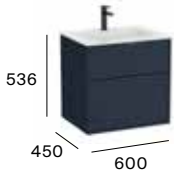

Standard

2 drawers

600 mm
Unik - Base unit and
Stonex® basin.
A851982...