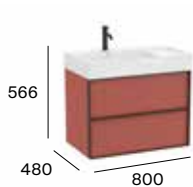

Inspira

Standard

2 drawers

600 mm
Unik - Base unit
and basin.
A851990...

800 mm
Unik - Base unit
and basin.
A851991...

1000 mm
Unik - Base unit
and basin.
A851992...

In countertop or over countertop

2 drawers