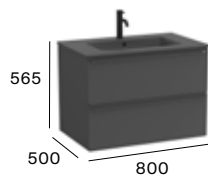

Unik - Base unit with two drawers and ceramic basin in matching finish
A852539...

800 mm

Unik - Base unit with two drawers and ceramic basin in matching finish
A852540...

1000 mm

Unik - Base unit with two drawers and ceramic basin in matching finish
A852541...

1200 mm

Unik - Base unit with two drawers and ceramic basin in matching finish
A852542...

600 mm

Unik - Base unit with two drawers and ceramic basin in matching finish
A852539...

800 mm

Unik - Base unit with two drawers and ceramic basin in matching finish
A852540...