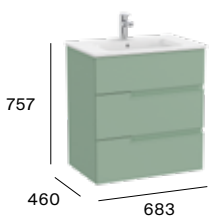

Pack - base unit with four drawers, double basin, Luna mirror and Starlight LED spotlight
A852109...

Standard

3 drawers

600 mm
Unik - base unit with three drawers and basin
A852100...

Pack - base unit with three drawers, basin, Luna mirror and Starlight LED spotlight
A852110...