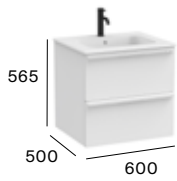

Volta ^N

Standard

2 drawers

600 mm

Unik - Base unit with two drawers and ceramic basin in matt white finish
A852535...

800 mm

Unik - Base unit with two drawers and ceramic basin in matt white finish
A852536...