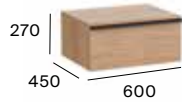

600 mm
Auxiliary side unit with
one drawer
A858038...