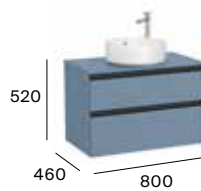

800 mm
Base unit
for over countertop
basin.

A851501...

Pack - Base unit
for over countertop
basin and Eidos
LED mirror.

A851532...