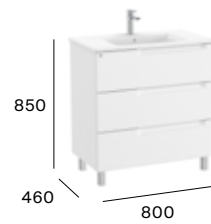

800 mm
Unik - unit, legs and basin.
A851824...
Pack - Base unit, legs, basin and Eidos mirror.
A851844...