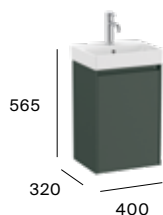

Ultra compact

1 door

400 mm
Unik - Compact base unit and Fineceramic® basin.

A851677...

Pack - Compact base unit, Fineceramic® basin and Eidos LED mirror.

A851695...