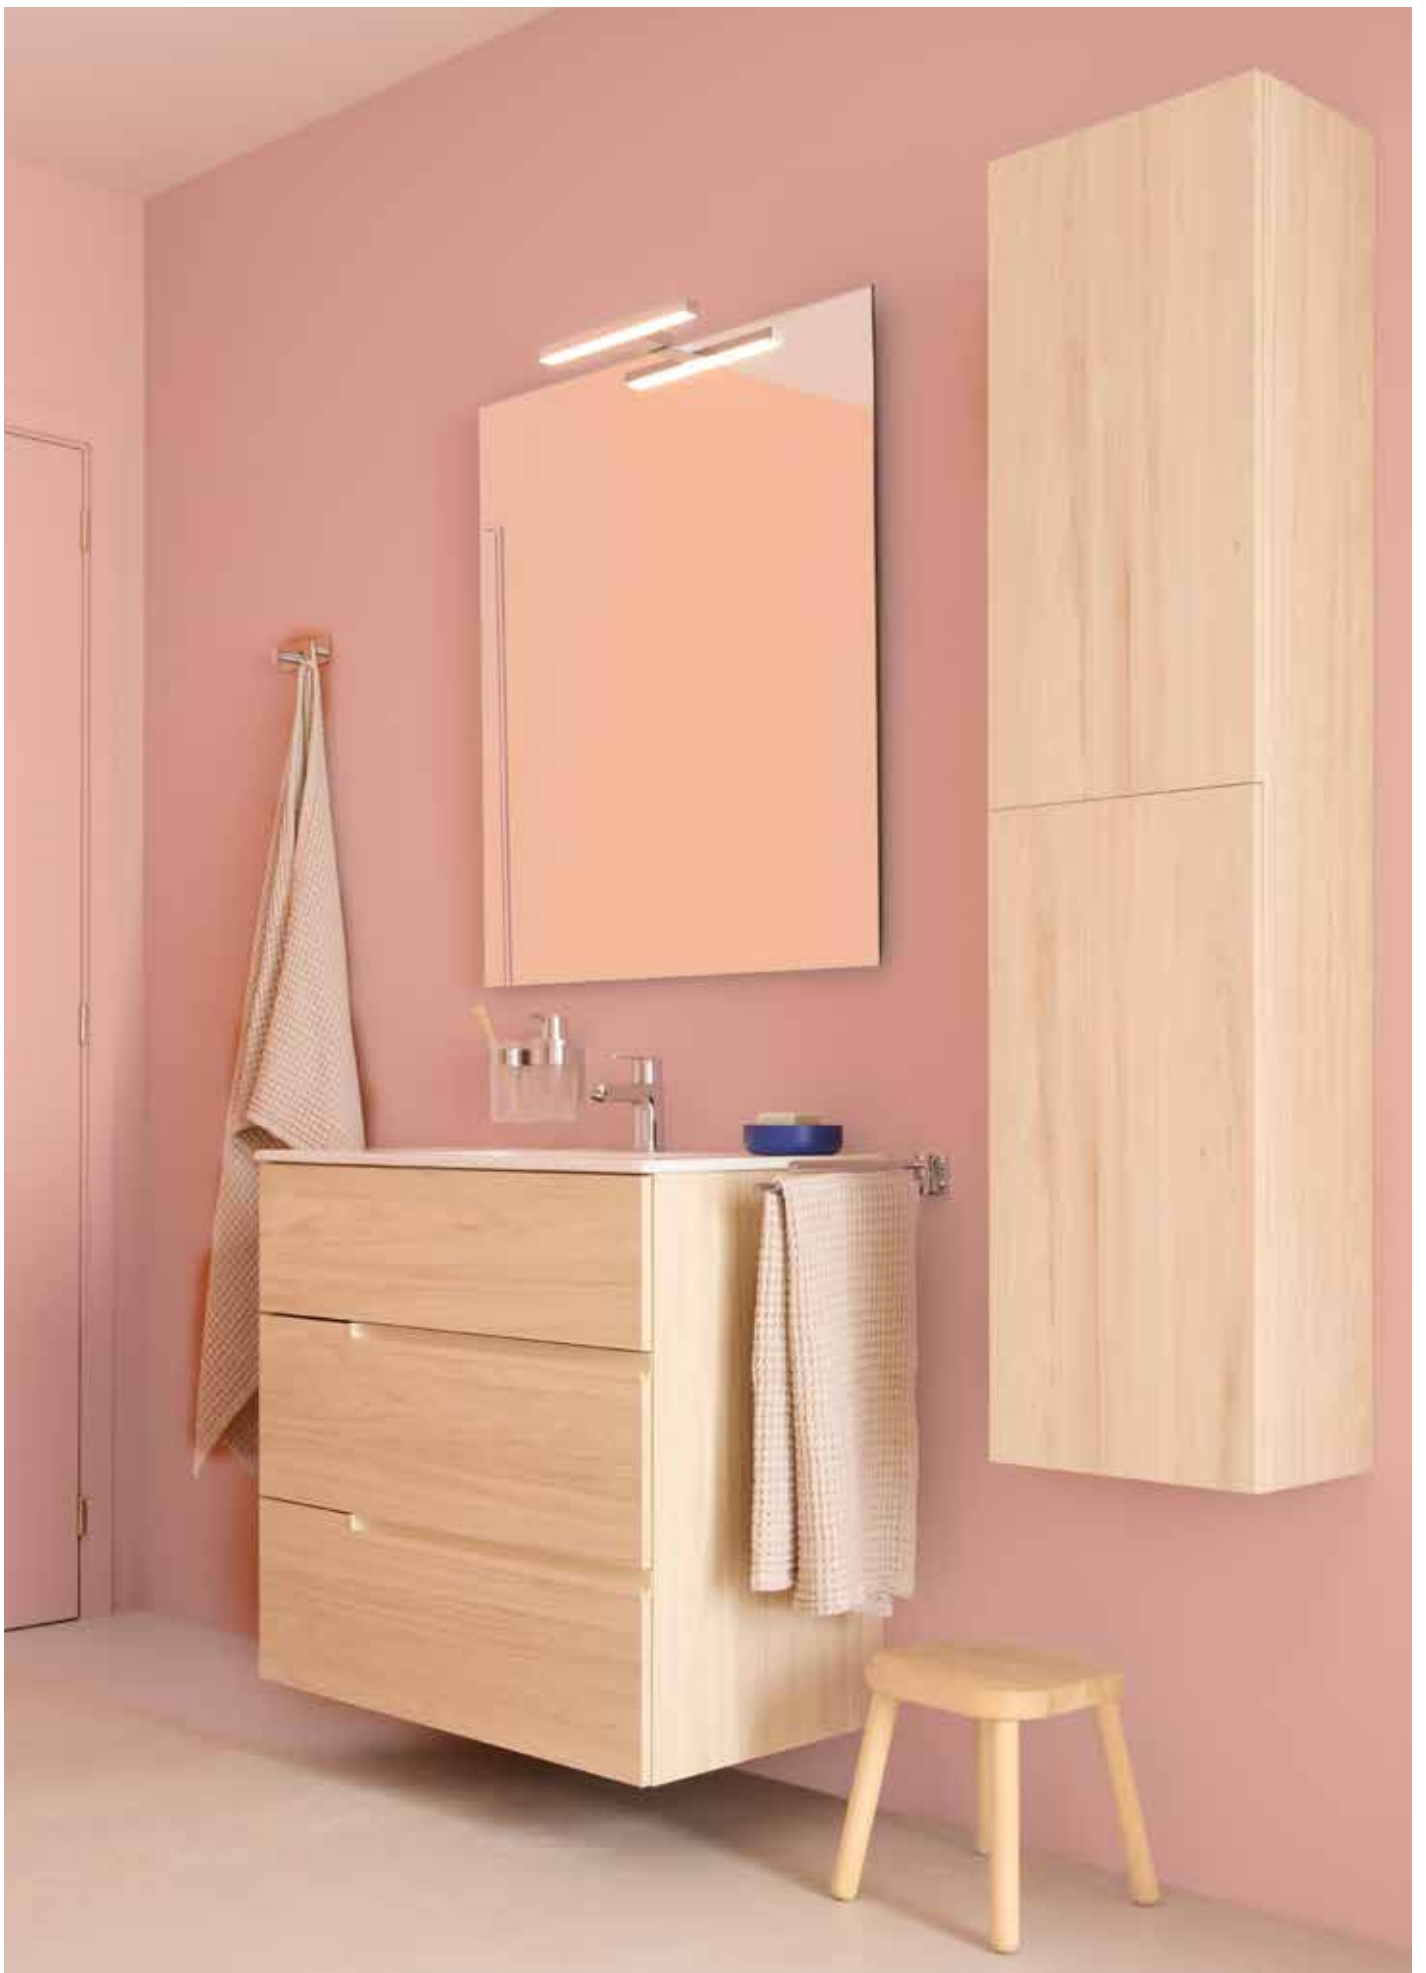

Soft Close

Reversible

Adjustable Height

Dimensions in mm.

A symbol of functional bathroom design

Victoria-N furniture has been transformed to meet the demands of modern living. The updated design includes improved ergonomics and a fresh colour palette, catering to a range of style and functionality preferences.

Victoria-N

Standard

2 drawers

600 mm
Unik - base unit with two drawers and basin
A852095...

Pack - base unit with two drawers, basin, Luna mirror and Starlight LED spotlight
A852105...

700 mm
Unik - base unit with two drawers and basin
A852096...