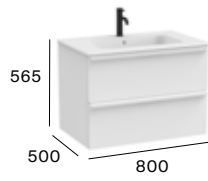

Volta ^N

Standard

2 drawers

600 mm

Unik - Base unit with two drawers and ceramic basin in matt white finish
A852535...

800 mm

Unik - Base unit with two drawers and ceramic basin in matt white finish
A852536...