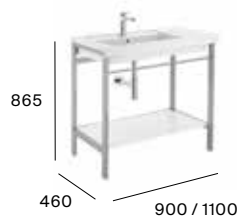

600 mm

Base unit with integrated towel rail for in countertop basin.

A856746001

800 mm

Base unit with integrated towel rail for in countertop basin.

A856747001

900 mm

Base unit with integrated towel rail for in countertop basin.