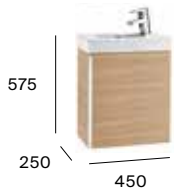

Ultra compact

1 door

Unik - Compact base
unit and basin

A855873...

Pack - Compact base
unit, basin and mirror

A855865...

Pack - Compact base
unit, basin and mirror
cabinet

A855866...