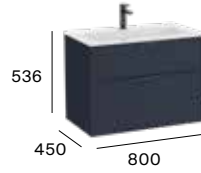

800 mm
Unik - base unit with two
drawers
and ceramic basin
A852453...

Pack - base unit with two
drawers, ceramic basin,
mirror and spotlight
A852461...