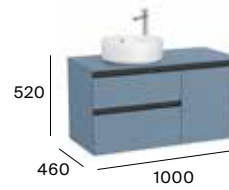

1000 mm
Base unit for over countertop basin on the left.

A851957...

Pack - Base unit for over countertop basin on the left and Eidos LED mirror.

A852000...

Basin not included