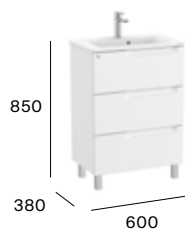

Compact

3 drawers

600 mm
Unik - Compact base unit, legs and basin.
A851883...
Pack - Compact base unit, legs, basin and Eidos mirror.
A851885...