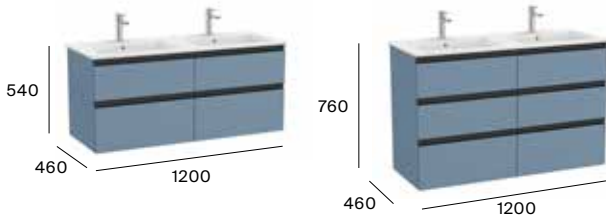

Standard with slim basin

4 / 6 drawers

1200 mm
Unik - Base unit and double slim basin.
A851483...

Pack - Base unit, double slim basin and Eidos LED mirror.
A851516...

1200 mm
Unik - Base unit and double slim basin.
A851493...

Pack - Base unit, double slim basin and Eidos LED mirror.
A851524...