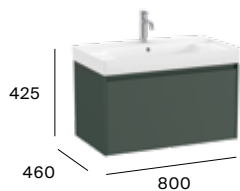

Standard

1 drawer

800 mm
Unik - Base unit with and Fineceramic® basin.

A851685...

Pack - Base unit, Fineceramic® basin and Eidos LED mirror.

A851701...