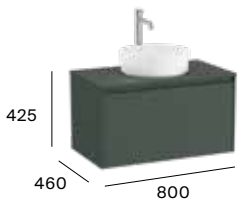

Over countertop

1 drawer

800 mm
Base unit for over countertop basin.
A851724...

Pack - Base unit for over countertop basin and Eidos LED mirror.
A851712...