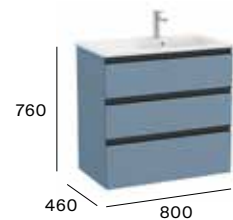

Standard with slim basin

3 drawers

800 mm
Unik - Base unit and slim basin on the right
A851489...
Pack - Base unit slim basin on the right and Eidos LED mirror.
A851521...