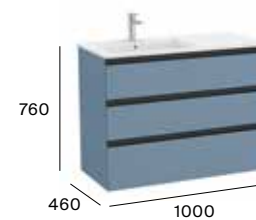

1000 mm
Unik - Base unit and slim basin on the left.
A851491...
Pack - Base unit, slim basin on the left and Eidos LED mirror.
A851522...

Dimensions in mm. Replace (...) in the product reference with the code of the chosen finish:

○ 806 Glossy White ○ 509 Matt White ● 547 Matt Grey ● 548 Matt Blue ● 434 Nordic Ash ● 517 Walnut ● 402 City Oak