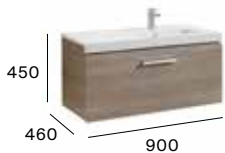

Standard

1 drawer

900 mm
Unik - Base unit and asymmetric right hand basin.
A855947...
Pack - Base unit, asymmetric right hand basin and Prisma Basic LED mirror.
A855931...