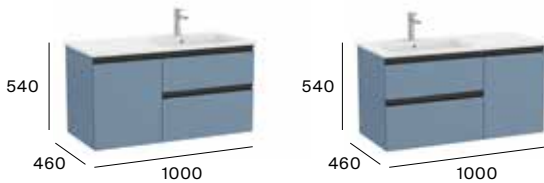

Standard with slim basin

2 drawers & 1 door

1000 mm
Unik - Asymmetric base unit and slim right hand basin.
A851997...

Pack - Asymmetric base unit, slim right hand basin and Eidos LED mirror.
A851999...

1000 mm
Unik - Asymmetric base unit and slim left hand basin.
A851996...

Pack - Asymmetric base unit, slim left hand basin and Eidos LED mirror.
A851998...