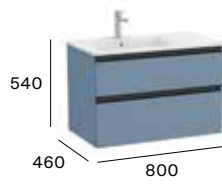

800 mm
Unik - Base unit and slim basin on the left.
A851479...
Pack - Base unit, slim basin on the left and Eidos LED mirror.
A851512...