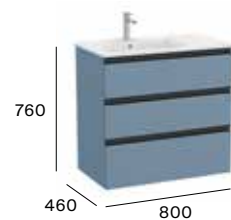

800 mm
Unik - Base unit and slim basin on the left.
A851487...
Pack - Base unit, slim basin on the left and Eidos LED mirror.
A851520...