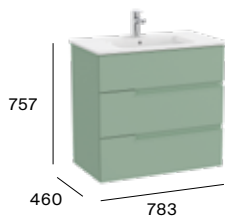

800 mm
Unik - base unit with three drawers and basin
A852102...

Pack - base unit with three drawers, basin, Luna mirror and Starlight LED spotlight
A852112...