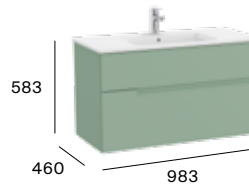

1000 mm
Unik - base unit with two drawers and basin
A852098...

Pack - base unit with two drawers, basin, Luna mirror and Starlight LED spotlight
A852108...