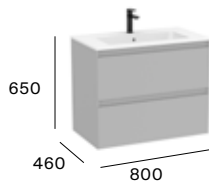

Standard

2 drawers

600 mm

Unik - Base unit with two drawers and ceramic basin in matt white finish
A852485...

800 mm

Unik - Base unit with two drawers and ceramic basin in matt white finish
A852486...

1000 mm