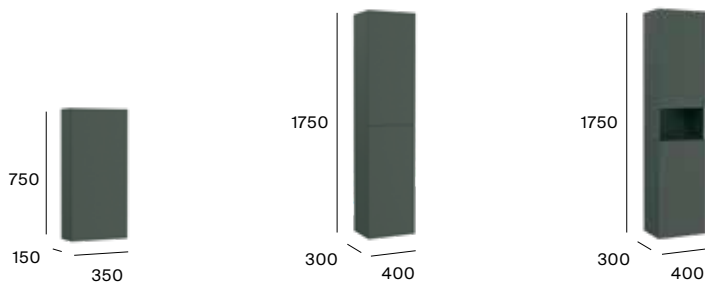

Column unit

750 mm
Delta top unit with door.
A857637...

1750 mm
Delta column unit.
A857635...

1750 mm
Delta column unit,
with open shelf.
A857636...