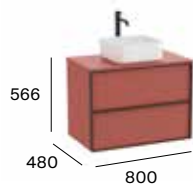

800 mm
Base unit for in countertop
or over countertop basin.
A851994...