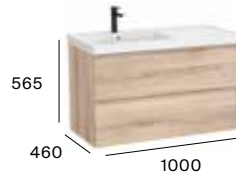

Linea ^N

Standard

2 drawers

600 mm
Unik - Base unit with two drawers and basin
A852488...
Pack - Base unit with two drawers, basin and Eidos LED mirror
A852494...

800 mm
Unik - Base unit with two drawers and basin
A852489...
Pack - Base unit with two drawers, basin and Eidos LED mirror
A852495...