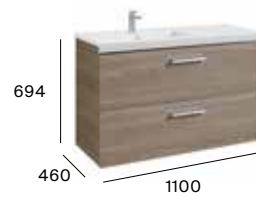

1100 mm

Unik - Base unit and asymmetric left hand basin.

A855955...

Pack - Base unit, asymmetric left hand basin and LED mirror.

A855939...