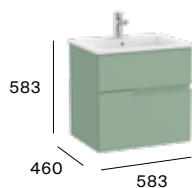

Standard

2 drawers

600 mm
Unik - base unit with two drawers and basin
A852095...

Pack - base unit with two drawers, basin, Luna mirror and Starlight LED spotlight
A852105...