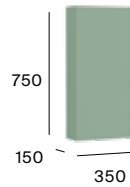

750 x 350 mm

Extra top unit with one door

A857703...