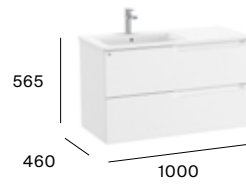

1000 mm
Unik - Base unit and asymmetric left hand basin.
A851820...
Pack - Base unit, asymmetrical left hand basin and Eidos mirror.
A851840...