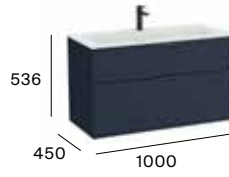

○ 509 Matt White ● 564 Sage Green ● 531 Onyx ● 541 Light Ash ● 517 Walnut

Standard

2 drawers

600 mm
Unik - Base unit and
Stonex® basin.
A851982...

800 mm
Unik - Base unit and
Stonex® basin.
A851983...

1000 mm
Unik - Base unit and
Stonex® basin.
A851984...