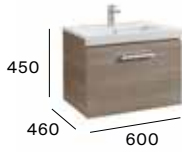

Prisma

Standard

1 drawer

600 mm
Unik - Base unit and basin.
A855944...
Pack - Base unit, basin and Prisma Basic LED mirror.
A855928...

800 mm
Unik - Base unit and basin.
A855945...
Pack - Base unit, basin and Prisma Basic LED mirror.
A855929...