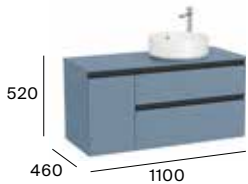

A852001...

1000 mm
Base unit for over countertop basin on the left.

A851957...

Pack - Base unit for over countertop basin on the left and Eidos LED mirror.

A852000...

Basin not included

Over countertop

2 drawers & 1 door