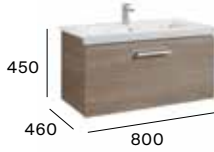

Prisma

Standard

1 drawer

600 mm
Unik - Base unit and basin.
A855944...
Pack - Base unit, basin and Prisma Basic LED mirror.
A855928...

800 mm
Unik - Base unit and basin.
A855945...
Pack - Base unit, basin and Prisma Basic LED mirror.
A855929...