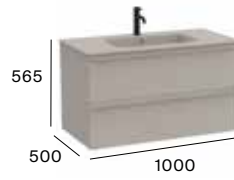

1000 mm

Unik - Base unit with two drawers and ceramic basin in matching finish
A852541...