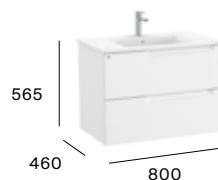

Standard

2 drawers

600 mm
Unik - Base unit and basin.
A851813...
Pack - Base unit, basin and Eidos mirror.
A851833...

700 mm
Unik - Base unit and basin.
A851814...
Pack - Base unit, basin and Eidos mirror.
A851834...