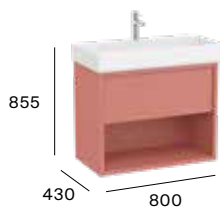

800 mm
Unik - Base unit and centered basin with one tap hole.
A852030...