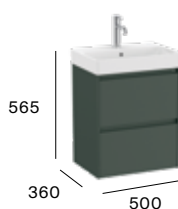

500 mm
Unik - Compact base unit and Fineceramic® basin.

A851682...

Pack - Compact base unit, Fineceramic® basin and Eidos LED mirror.

A851698...