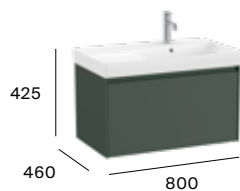

A851700...

Standard

1 drawer

800 mm
Unik - Base unit with and Fineceramic® basin.

A851685...

Pack - Base unit, Fineceramic® basin and Eidos LED mirror.

A851701...

800 mm
Unik - Base unit and right hand Fineceramic® basin.