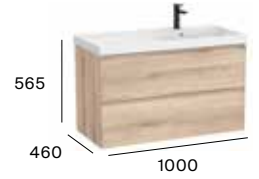

1000 mm
Unik - Base unit with two drawers and right-hand basin
A852492...
Pack - Base unit with two drawers, right-hand basin and Eidos LED mirror
A852498...