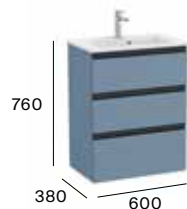

800 mm
Unik - Compact base unit and slim basin.

A851497...

Pack - Compact base unit, slim basin and Eidos LED mirror.

A851528...

Compact

3 drawers

600 mm
Unik - Compact base unit and slim basin.

A851498...