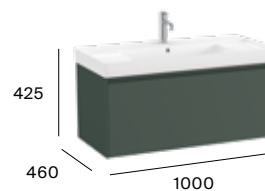

1000 mm
Unik - Base unit and Fineceramic® basin.

A851686...

Pack - Base unit, Fineceramic® basin and Eidos LED mirror.

A851702...

Dimensions in mm. Replace (...) in the product reference with the code of the chosen finish:

○ 509 Matt White ● 510 Sand Gray ● 513 Matt Green ● 512 Light Oak ● 511 Dark Elm