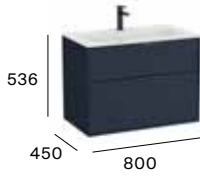

○ 509 Matt White ● 564 Sage Green ● 531 Onyx ● 541 Light Ash ● 517 Walnut

Standard

2 drawers

600 mm
Unik - Base unit and
Stonex® basin.
A851982...

800 mm
Unik - Base unit and
Stonex® basin.
A851983...

1000 mm
Unik - Base unit and
Stonex® basin.
A851984...