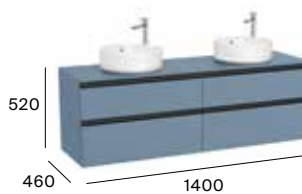

1200 mm
Base unit for two over
countertop basins.

A851506...

Pack - Base unit for two
over countertop basins
and Eidos LED mirror.

A851537...

1400 mm
Base unit for two over
countertop basins.

A851961...

1600 mm
Base unit for two over
countertop basins.