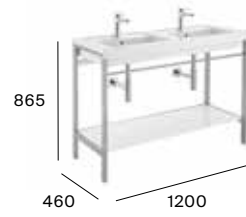

1200 mm

Base unit with integrated towel rail for in countertop basin.

A856750001

Dimensions in mm. Replace (...) in the product reference with the code of the chosen finish:

○ 806 Glossy White ● 153 Anthracite Grey ● 321 Ash ● 322 White and Ash